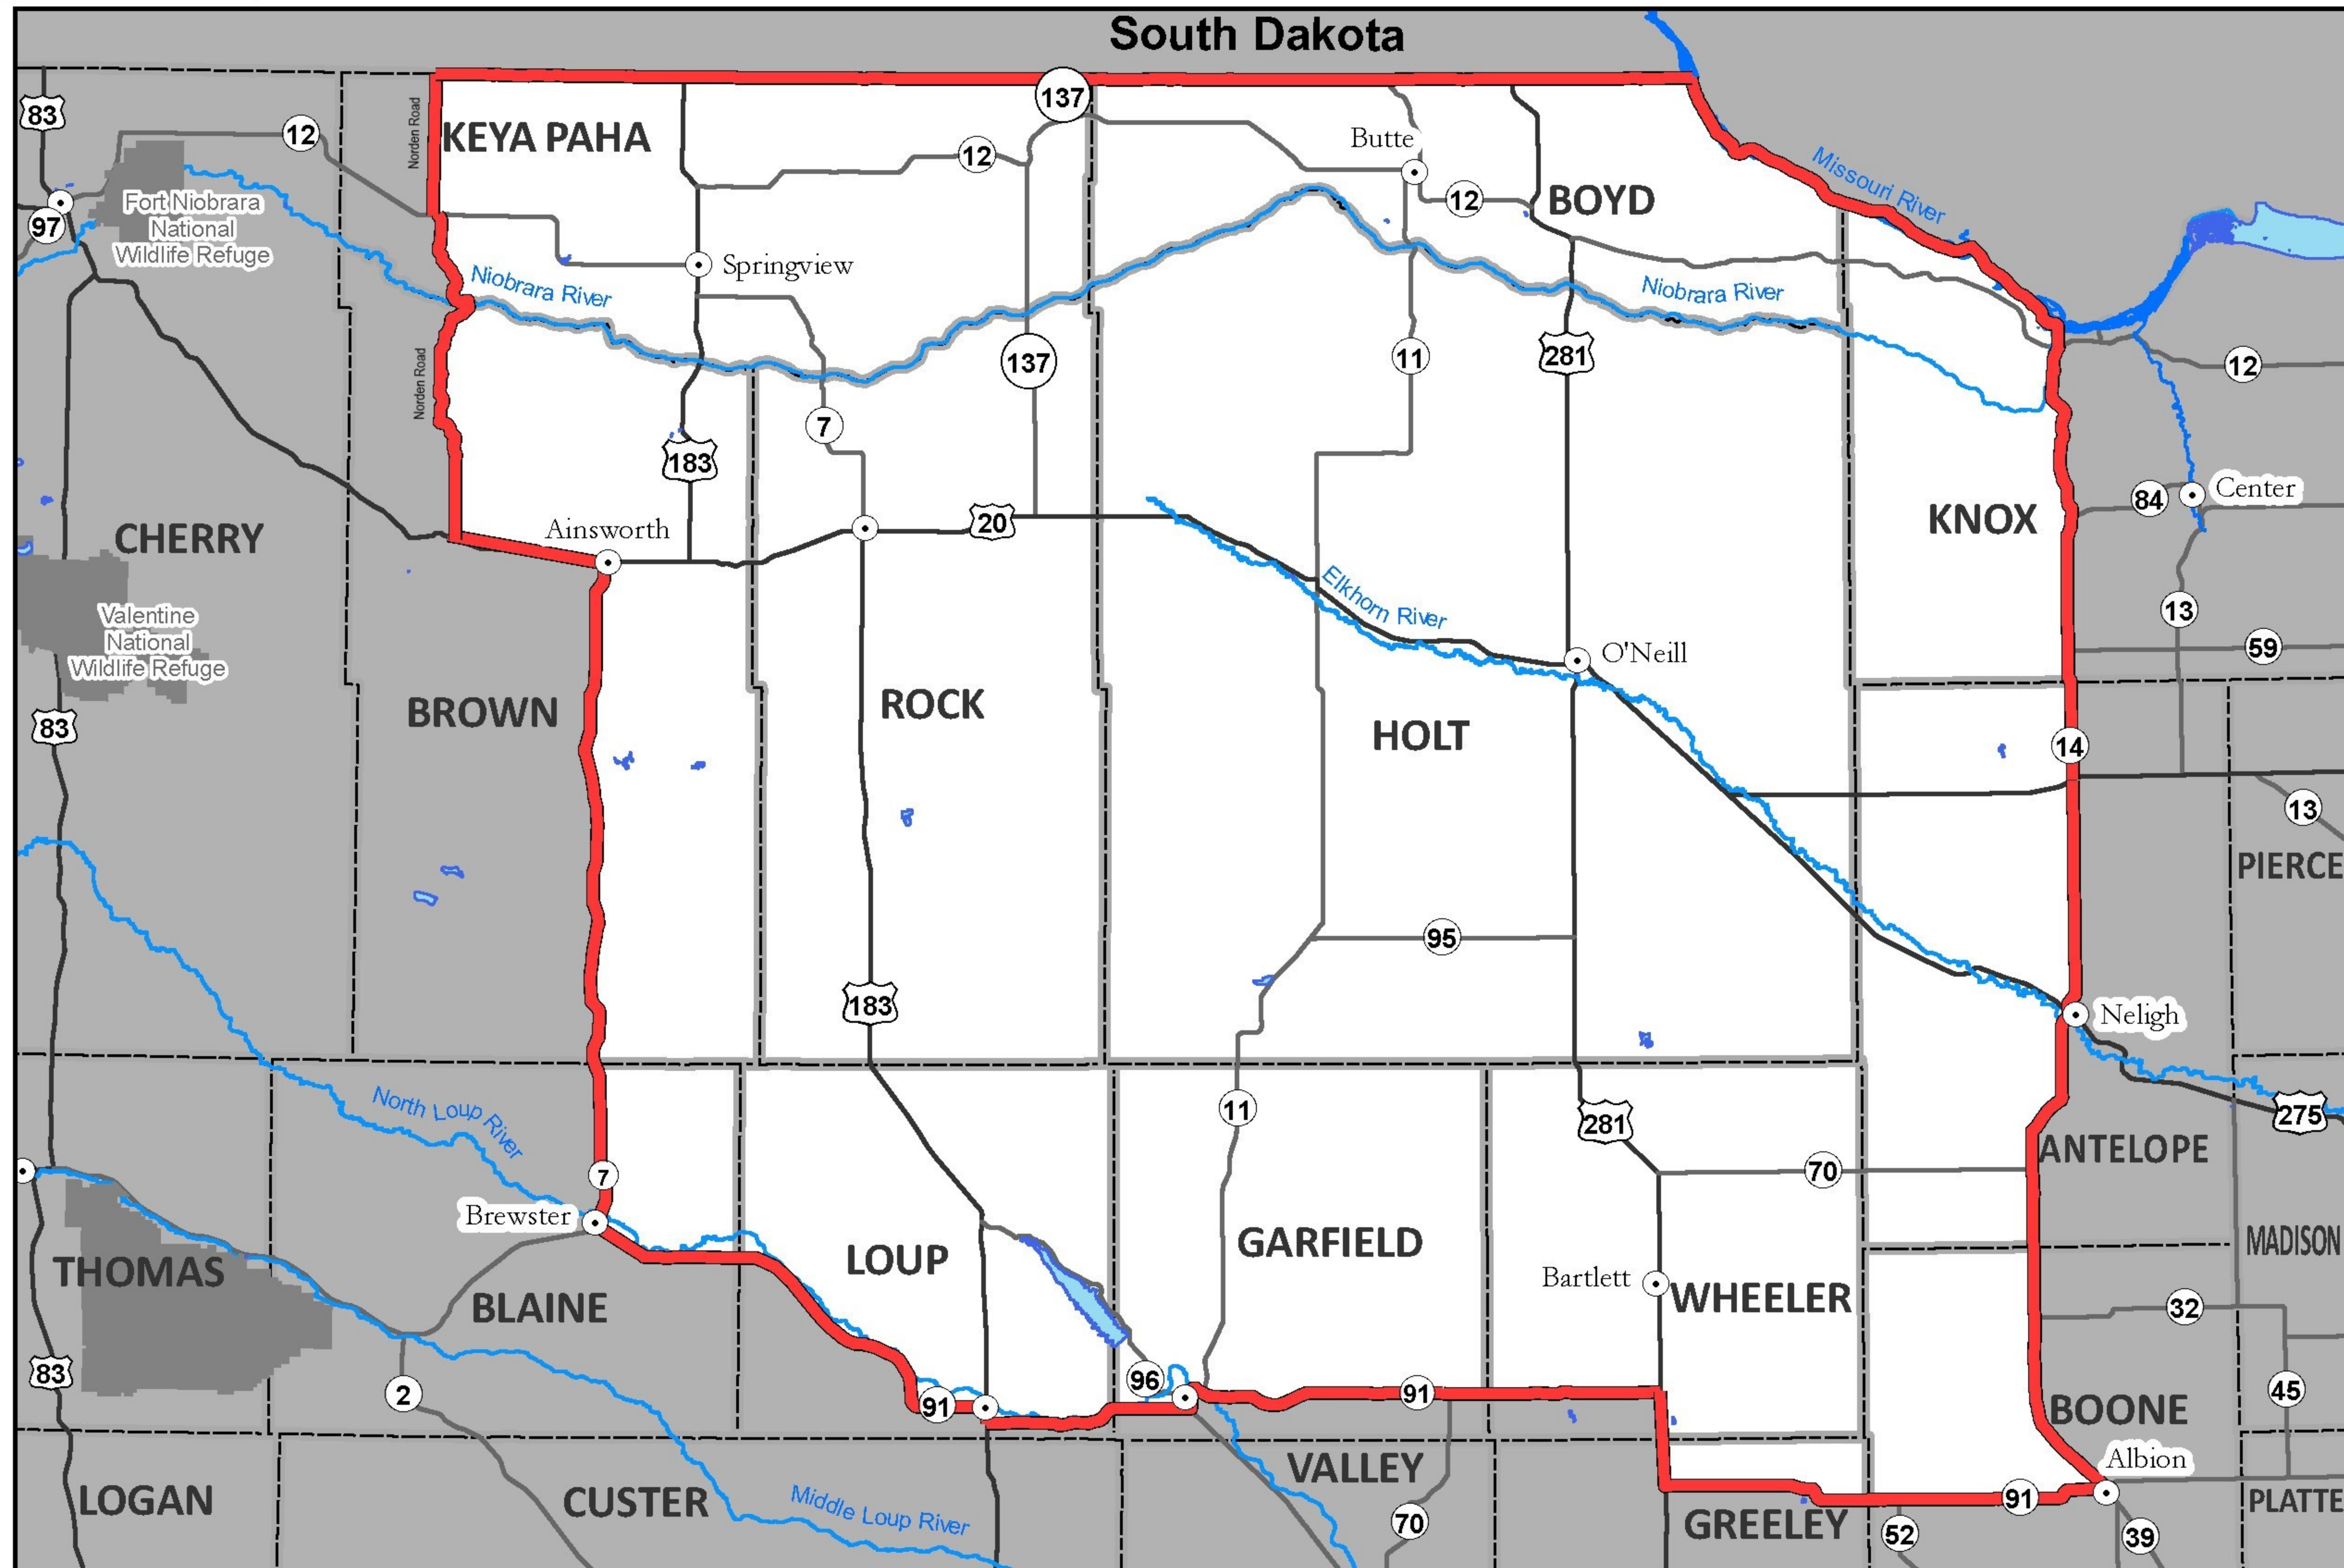

2022 Niobrara East Elk Unit

Management Unit Description: Area included within a line commencing with the Norden Road on the Nebraska-South Dakota state line, thence south on Norden Road to U.S. Hwy. 20, thence east on U.S. Hwy. 20 to NE Hwy. 7, thence south on NE Hwy. 7 to NE Hwy. 91, thence east on NE Hwy. 91 to NE Hwy. 70, thence east on NE Hwy. 70 to U.S. Hwy. 281, thence south on U.S. Hwy. 281 to NE Hwy. 91, thence east on NE Hwy. 91 to NE Hwy. 14, thence north on NE Hwy. 14 to NE Hwy. 12, thence west on NE Hwy. 12 to the Niobrara River, thence north along the Niobrara River to the Nebraska-South Dakota state line.