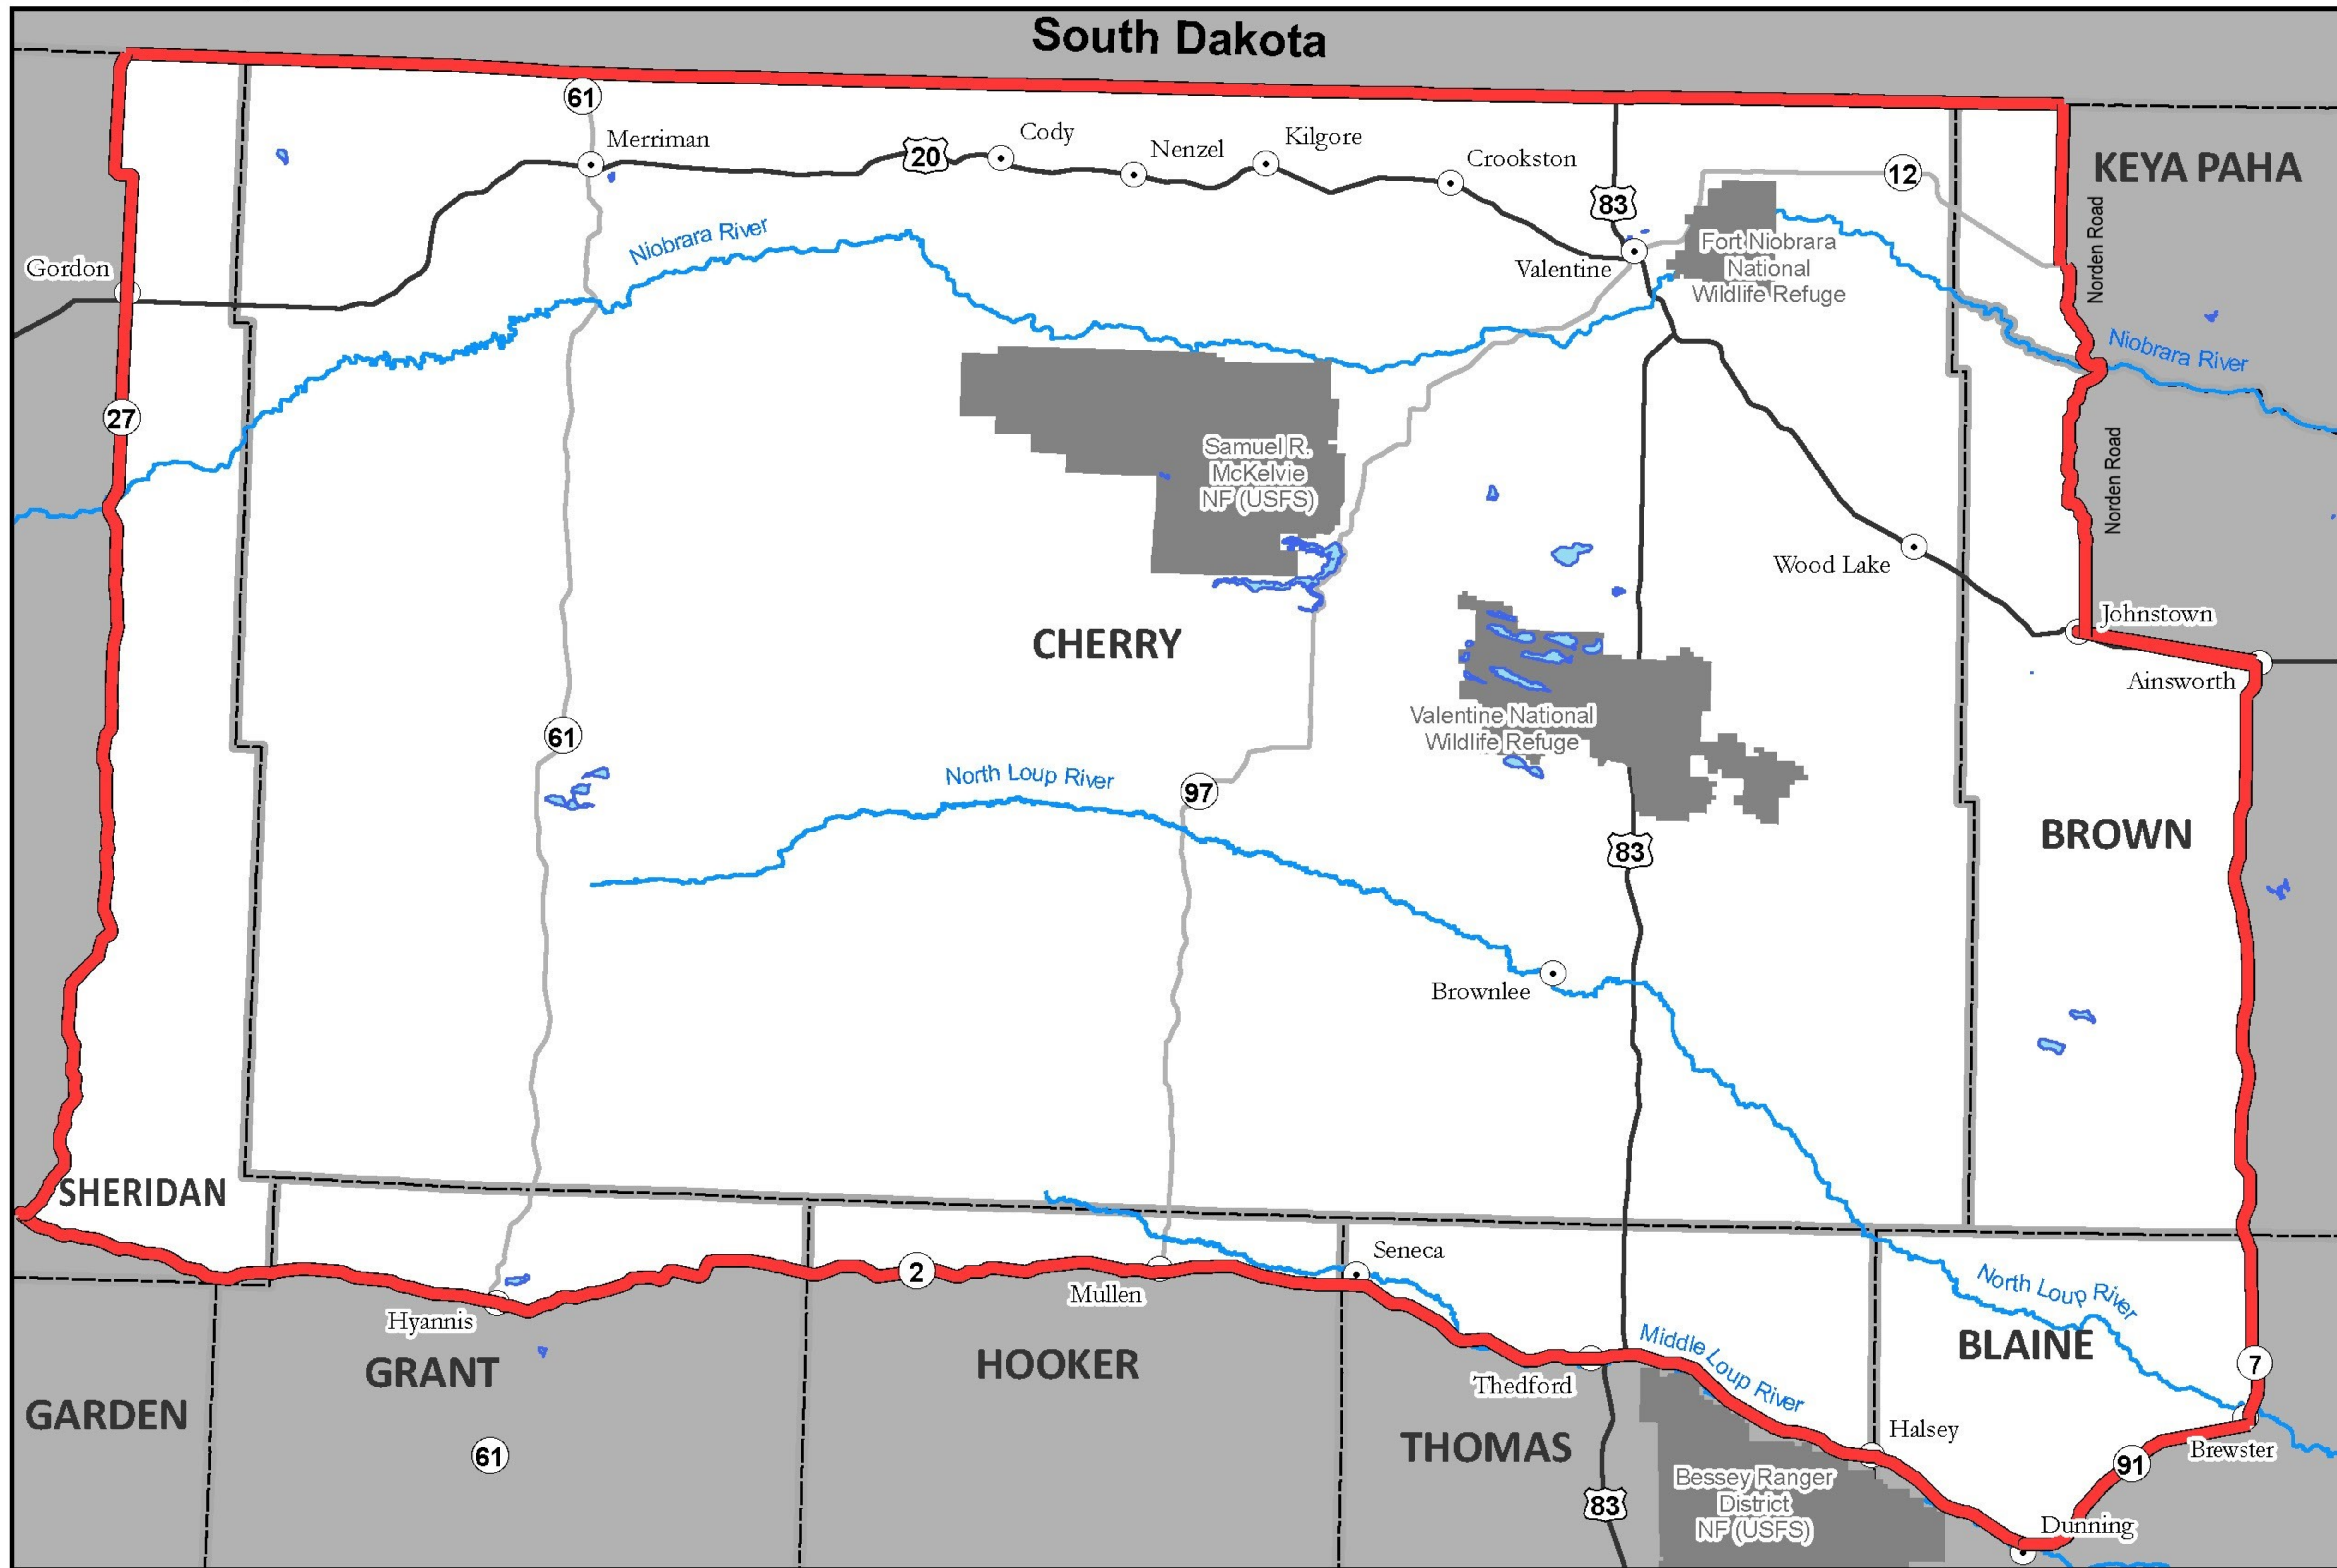

# 2022 Niobrara West Elk Unit

**Management Unit Description:** Area included within a line commencing with NE Hwy. 27 on the Nebraska-South Dakota state line, thence south on NE Hwy. 27 to NE Hwy. 2, thence east on NE Hwy. 2 to NE Hwy. 91, thence east on NE Hwy. 91 to NE Hwy. 7, thence north on NE Hwy. 7 to U.S. Hwy. 20, thence west on U.S. Hwy. 20 to Norden Road, thence north on Norden Road to NE Hwy. 12, then west on NE Hwy. 12 to Norden Road, thence north on Norden Road to the Nebraska-South Dakota state line.