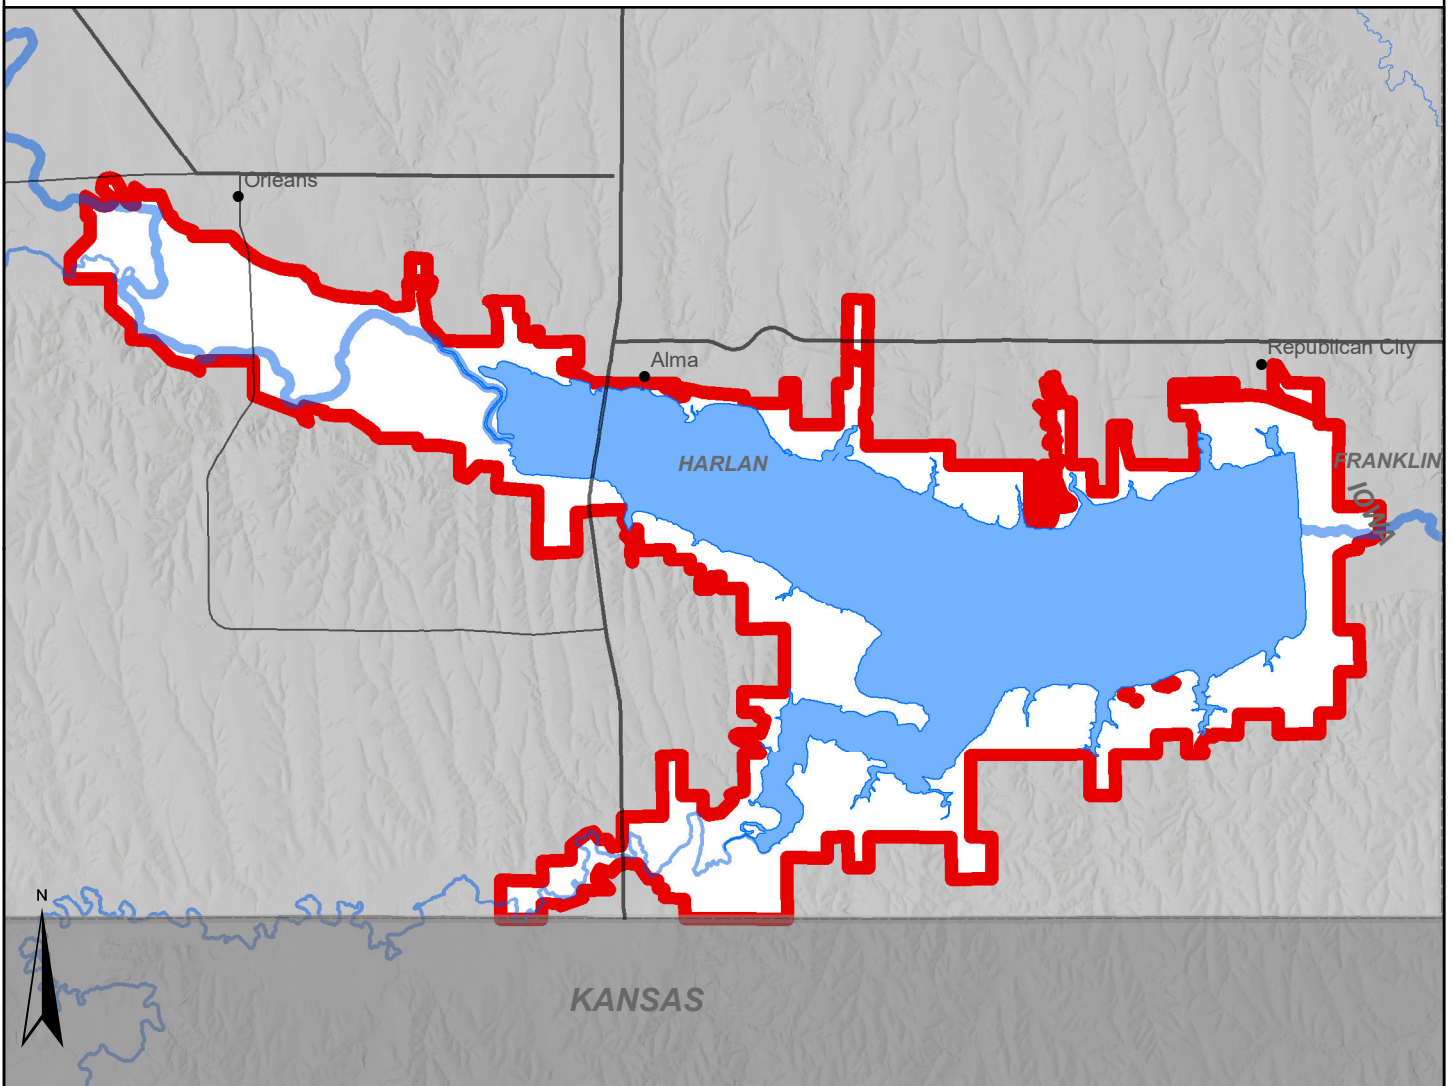

2022 Harlan County Reservoir AOSC NEBRASKA

Deer Management Unit Map and Regulations

Bag Limit Exceptions:

- No additional permit bag limit restrictions apply.
- See Deer Regulations and the Big Game Guide for additional deer hunting regulations.

Area open:

AO SCA Harlan County Reservoir; the entire area open to hunting within the USACE Harlan County Lake Recreation Area.