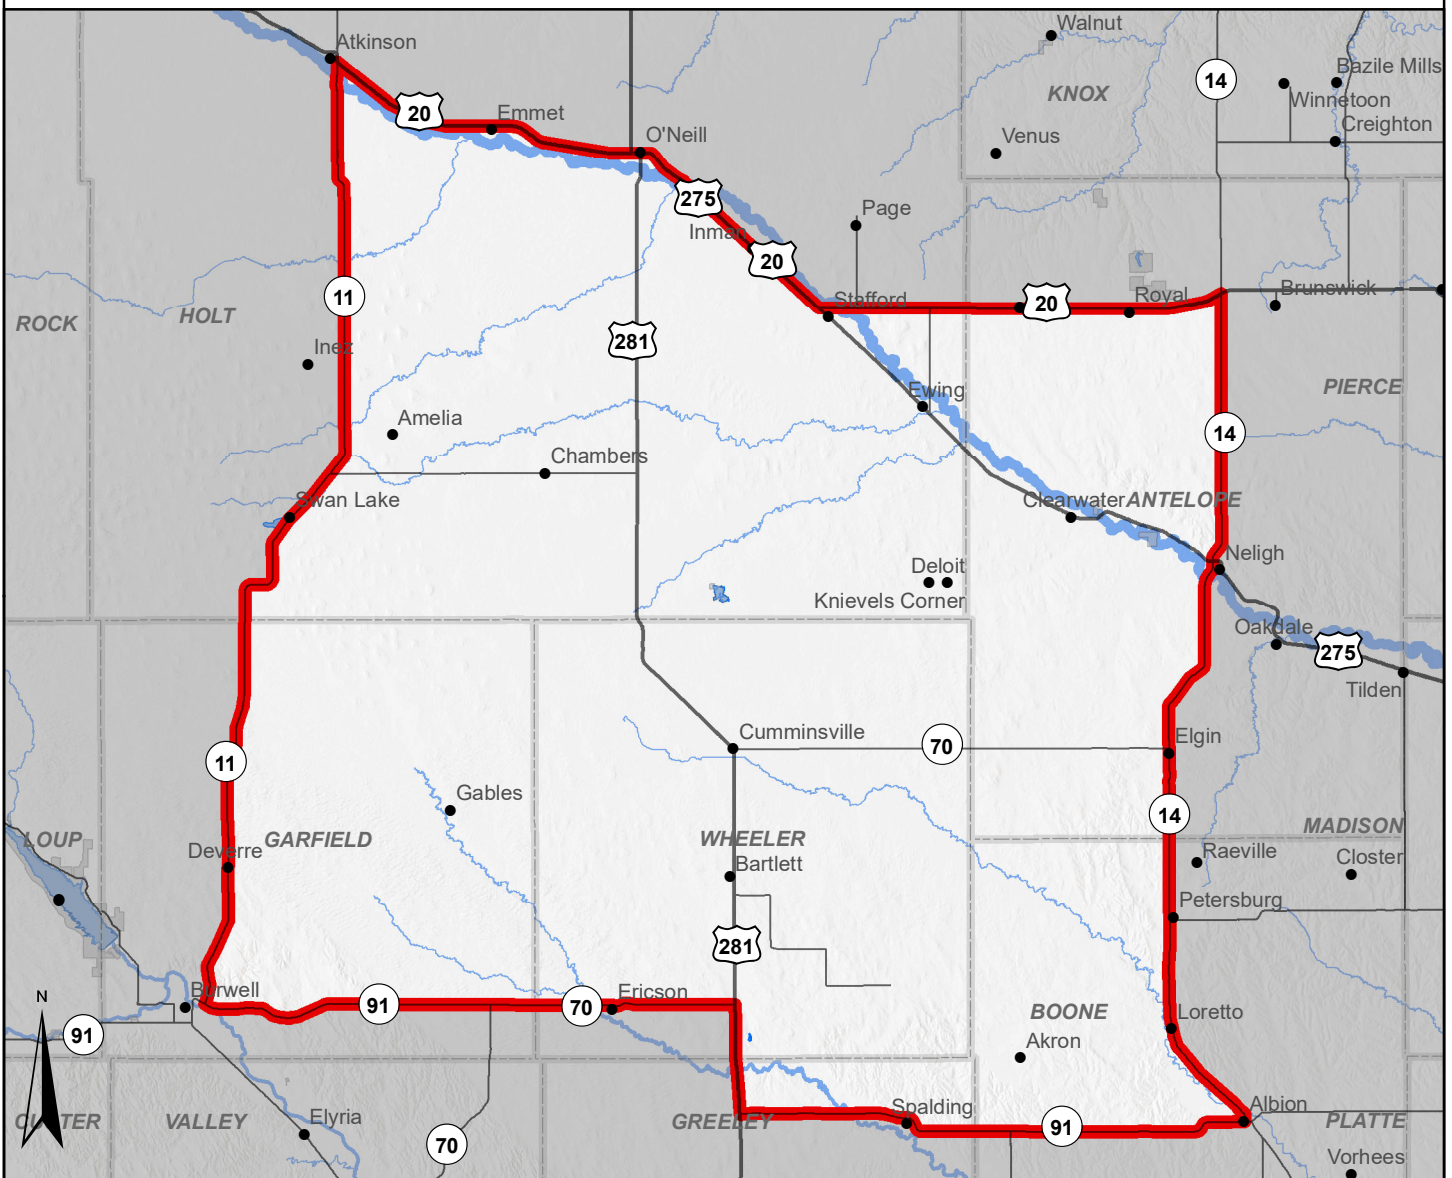

2022 Calamus East and Calamus East AOSC

Deer Management Unit Map and Regulations

Bag Limit Exceptions:

- No additional permit bag limit restrictions apply.
- See Deer Regulations and the Big Game Guide for additional deer hunting regulations.

Area open:

Calamus East and AO SCA Calamus East - Those parts of Antelope, Boone, Garfield, Greeley, Holt, and Wheeler counties south of U.S. Hwy. 20, east of NE Hwy. 11, north of NE Hwy. 91, and west of NE Hwy. 14.