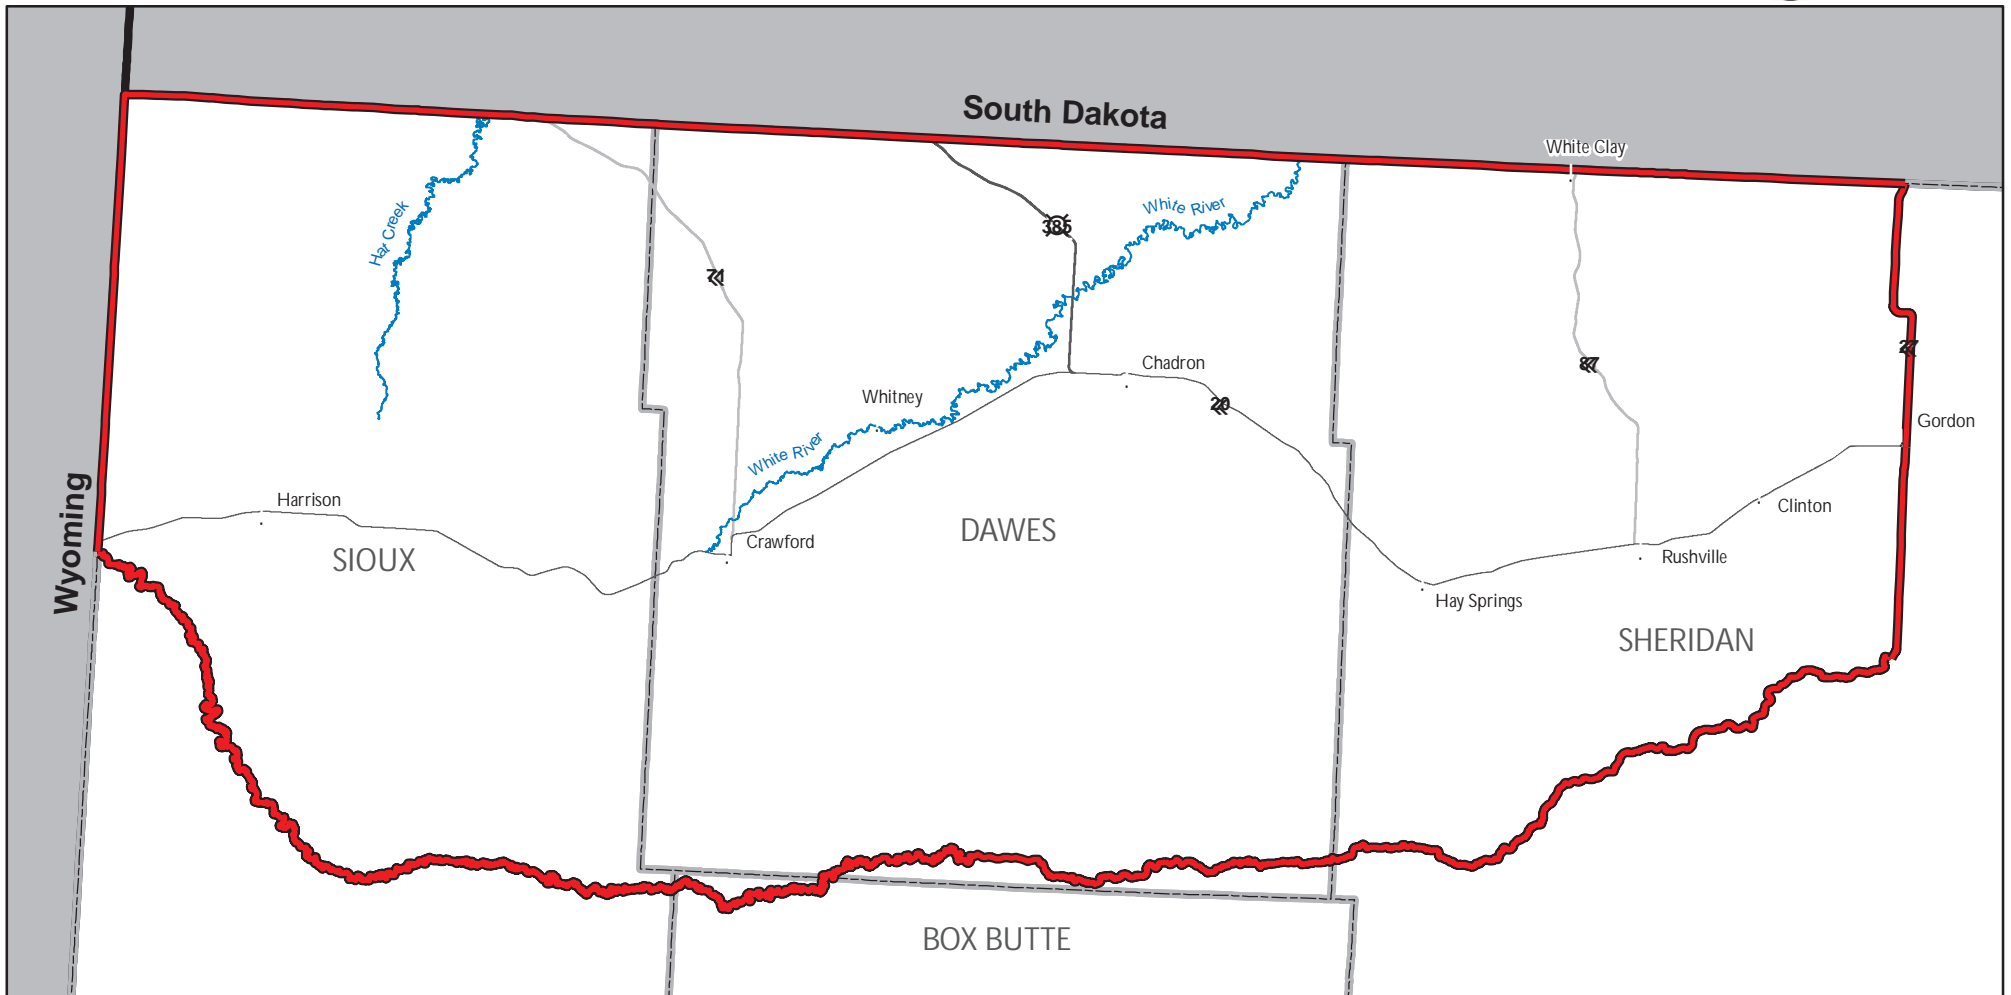

2022 Pine Ridge Mountain Lion Unit

0 5.5 11 Miles

MANAGEMENT UNIT DESCRIPTION

Pine Ridge Unit Those parts of Box Butte, Dawes, Sheridan, and Sioux counties north of the Niobrara River and west of NE Hwy. 27.