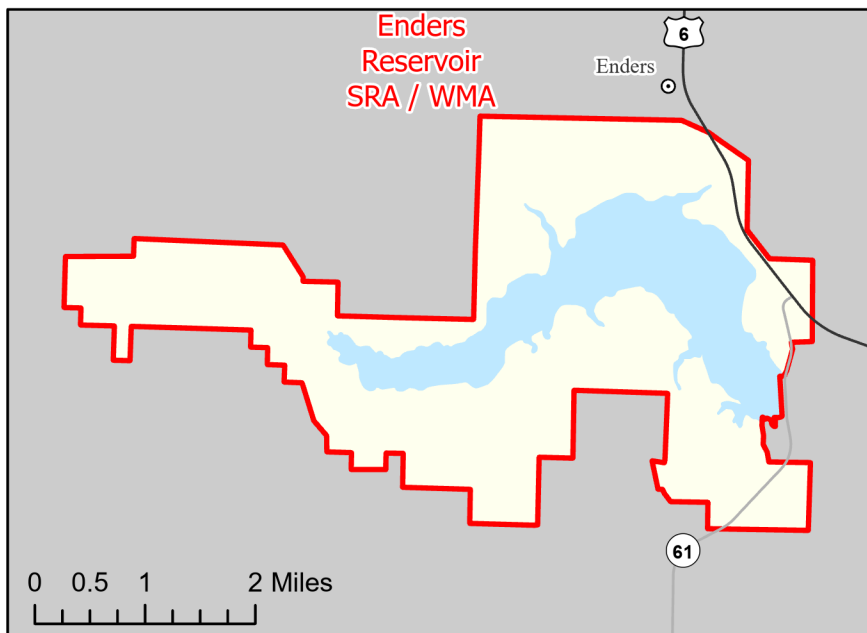

2021 Deer Southwest Reservoirs Antlerless Only

MANAGEMENT UNIT DESCRIPTION - Entire areas open to hunting on Medicine Creek SRA/WMA, Red Willow SRA/WMA, Swanson SRA/WMA and the Enders SRA/WMA.