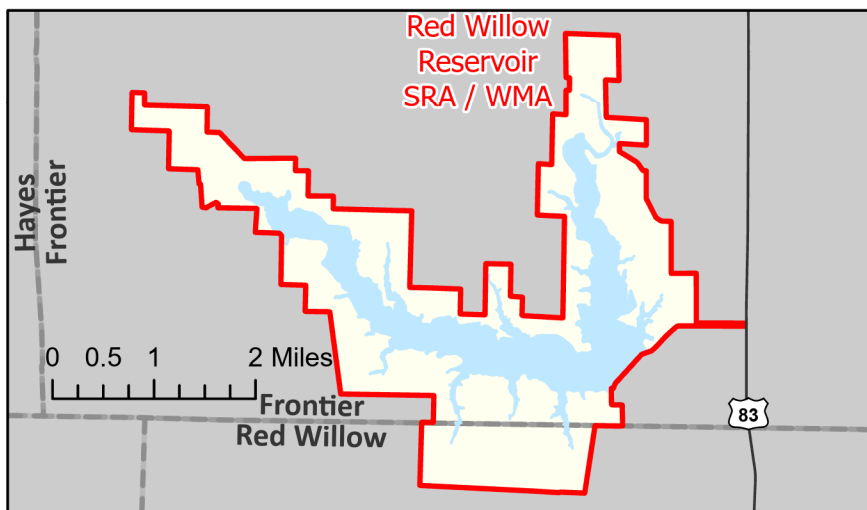

2021 Deer Southwest Reservoirs Antlerless Only

MANAGEMENT UNIT DESCRIPTION - Entire areas open to hunting on Medicine Creek SRA/WMA, Red Willow SRA/WMA, Swanson SRA/WMA and the Enders SRA/WMA.