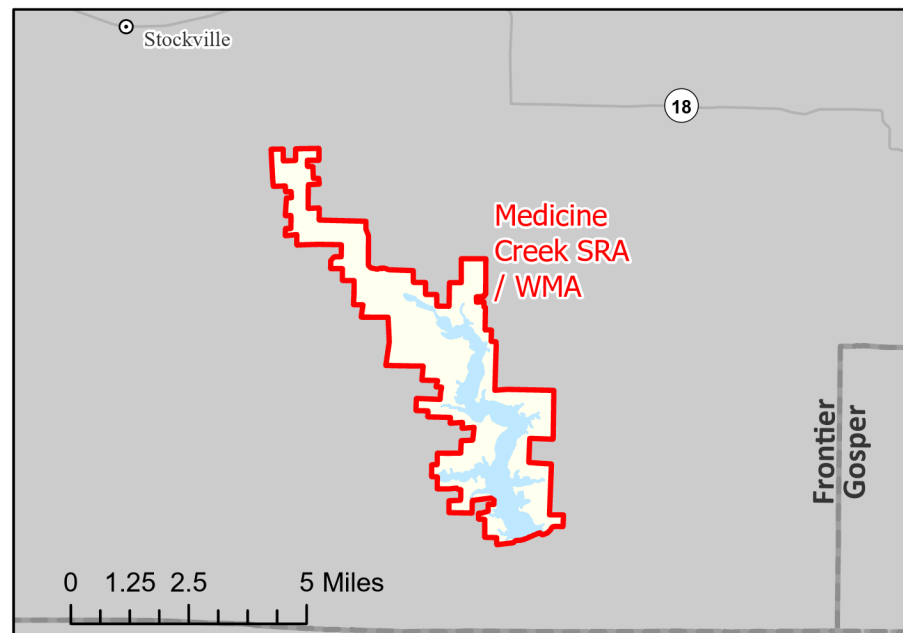

2021 Deer Southwest Reservoirs Antlerless Only

MANAGEMENT UNIT DESCRIPTION - Entire areas open to hunting on Medicine Creek SRA/WMA, Red Willow SRA/WMA, Swanson SRA/WMA and the Enders SRA/WMA.