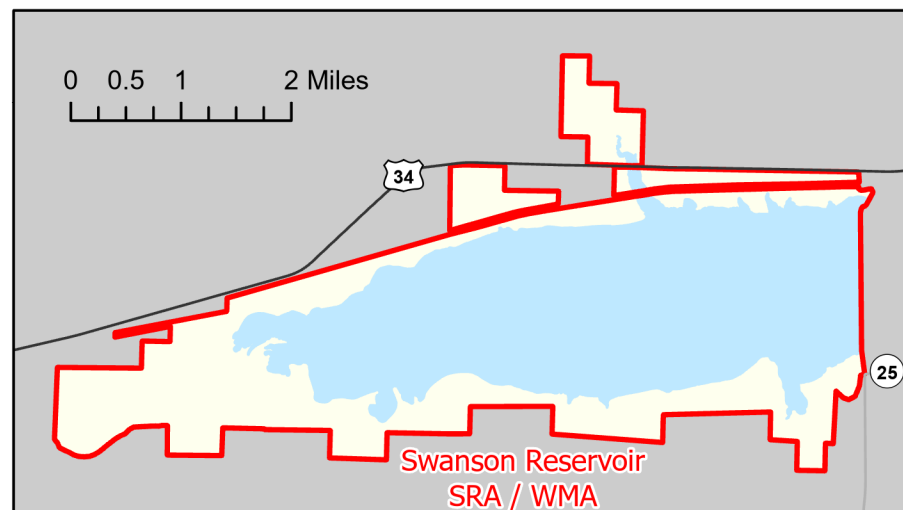

2021 Deer Southwest Reservoirs Antlerless Only

MANAGEMENT UNIT DESCRIPTION - Entire areas open to hunting on Medicine Creek SRA/WMA, Red Willow SRA/WMA, Swanson SRA/WMA and the Enders SRA/WMA.