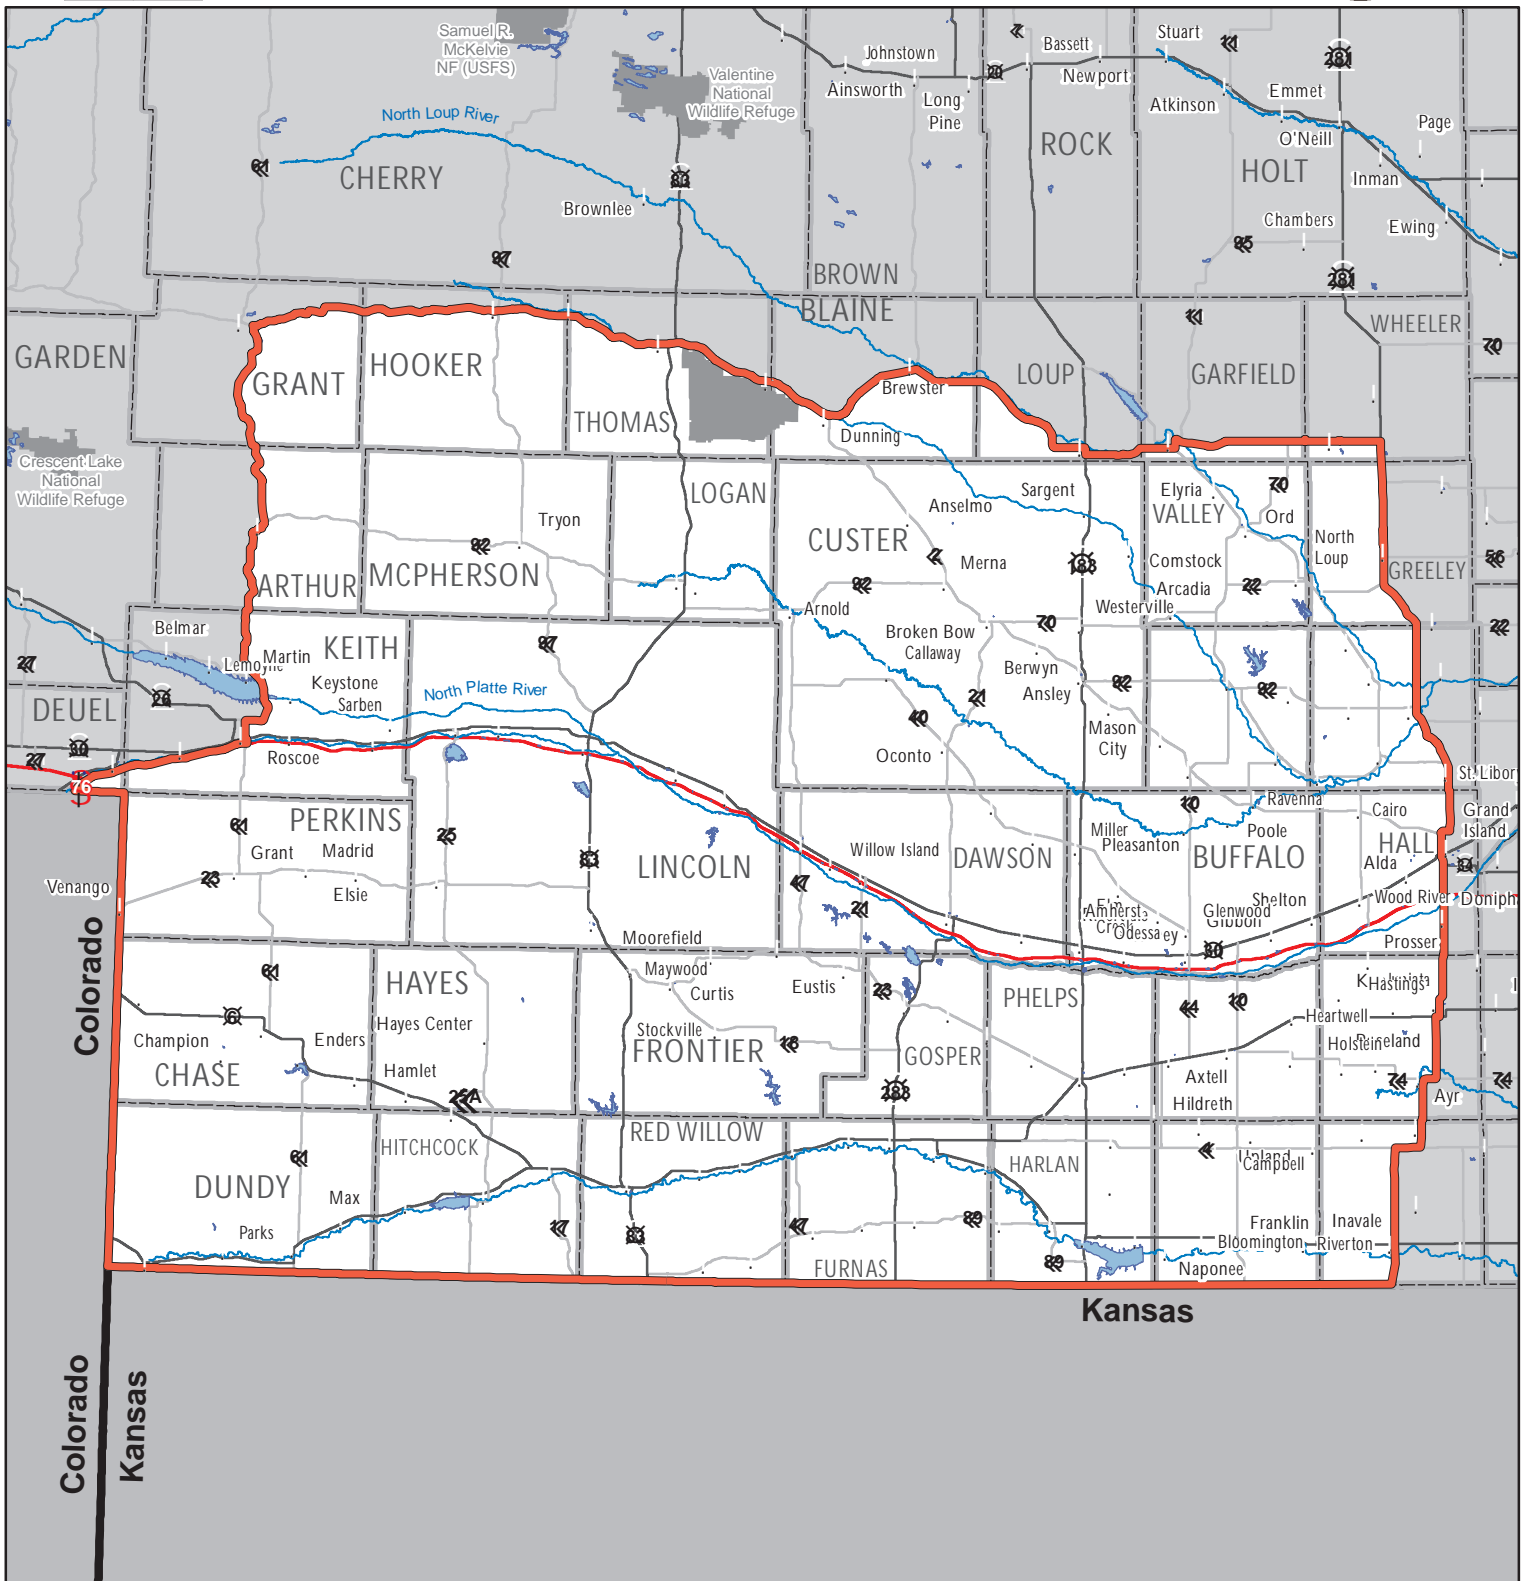

0 10 20 Miles

2021 Box Elder Elk Unit

Management Unit Description: That area included within a line commencing with U.S. Hwy. 281 on the Nebraska-Kansas state line, thence north on U.S. Hwy. 281 to NE Hwy. 91, thence west on NE Hwy. 91 to NE Hwy. 2, thence west on NE Hwy. 2 to NE Hwy. 61, thence south on NE Hwy. 61 to I-80, thence west on I-80 to I-76, thence west on I-76 to the Nebraska-Colorado state line, thence east and south along the Nebraska-Colorado state line to the Nebraska-Kansas state line.