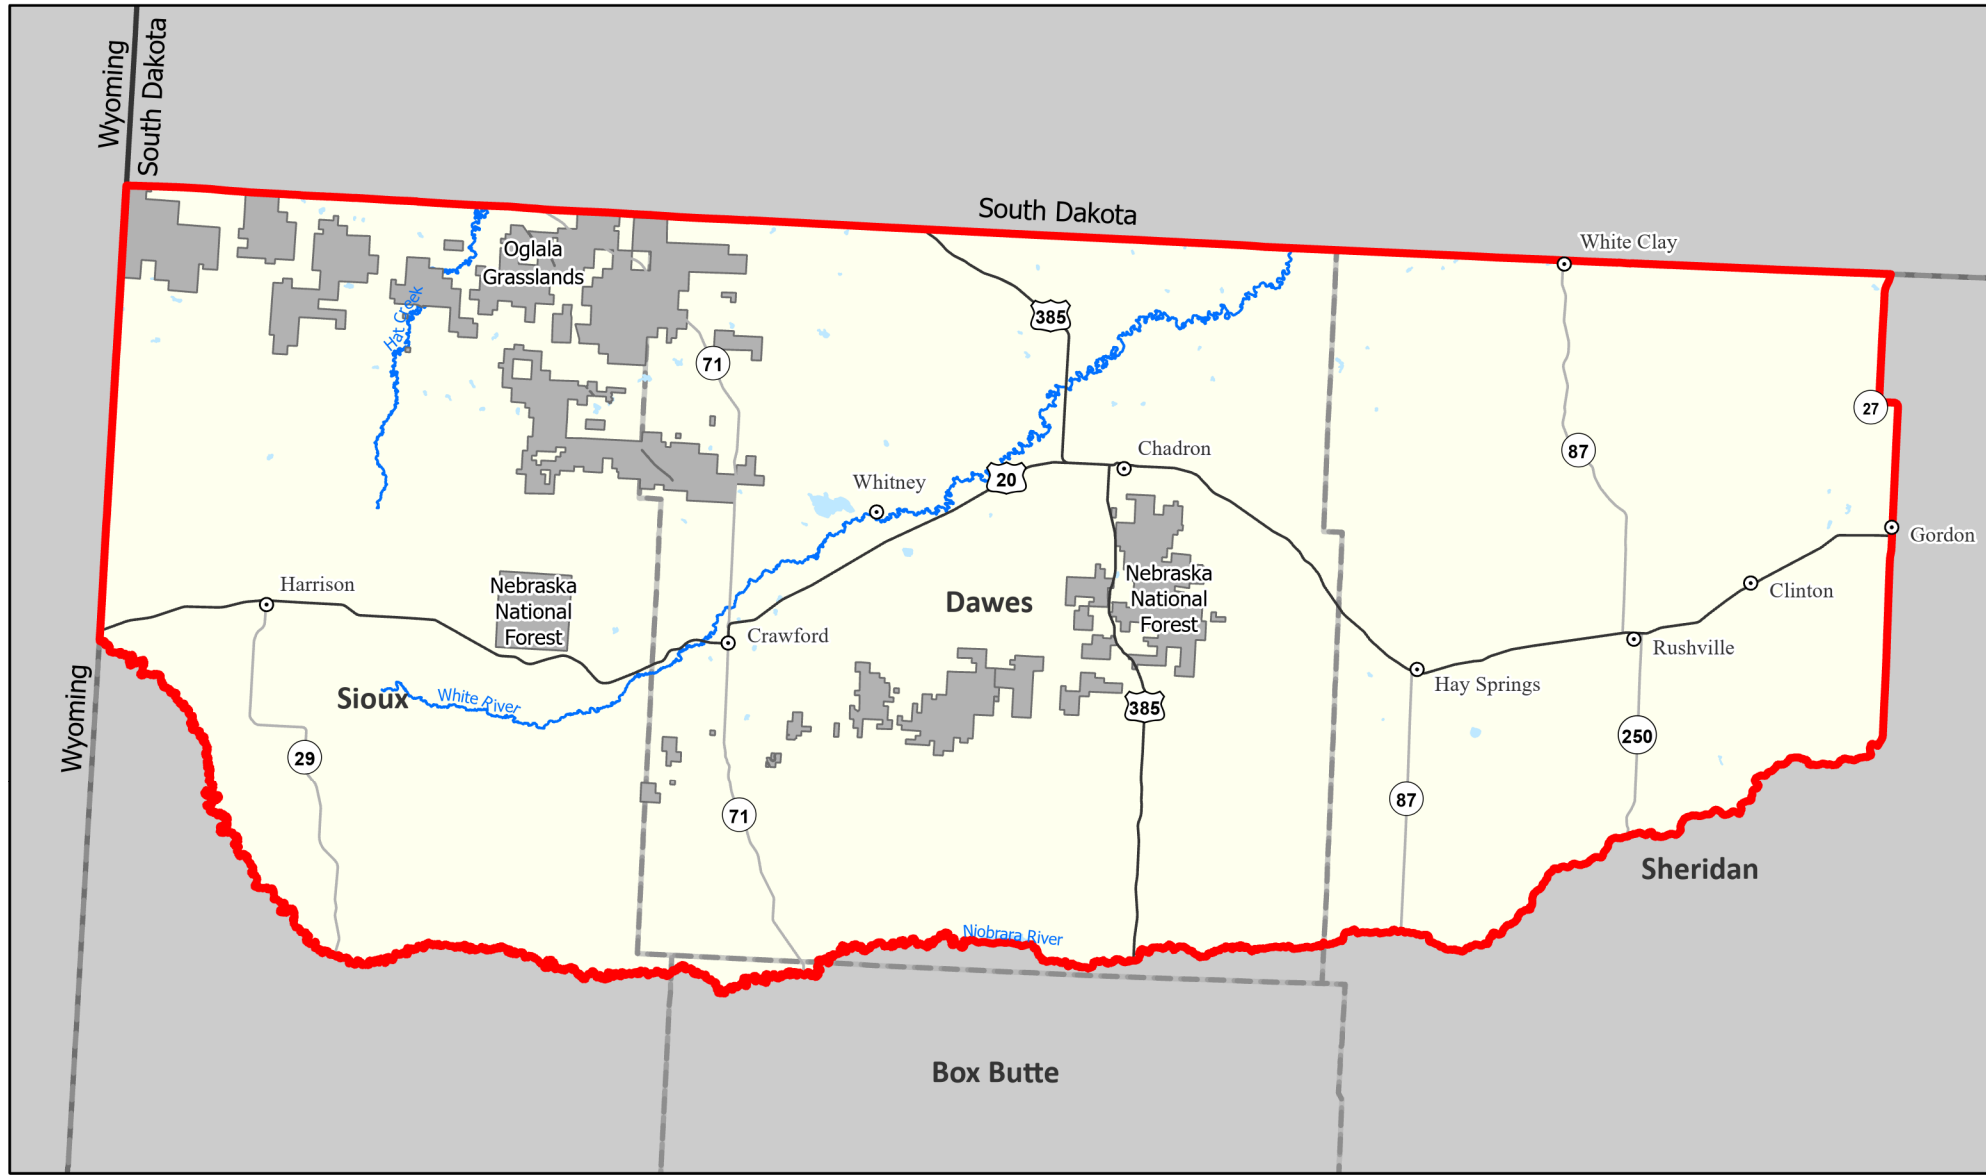

2021 Pine Ridge Deer Management Unit

MANAGEMENT UNIT DESCRIPTION - Persons holding a Pine Ridge Unit permit may hunt areas of Box Butte, Dawes, Sheridan and Sioux counties north of the Niobrara River and west of Nebraska Highway 27.

- NOTES -**
- **Mule Deer Protection Zone:** No antlerless mule deer harvest on public land on any permit in the Pine Ridge unit.