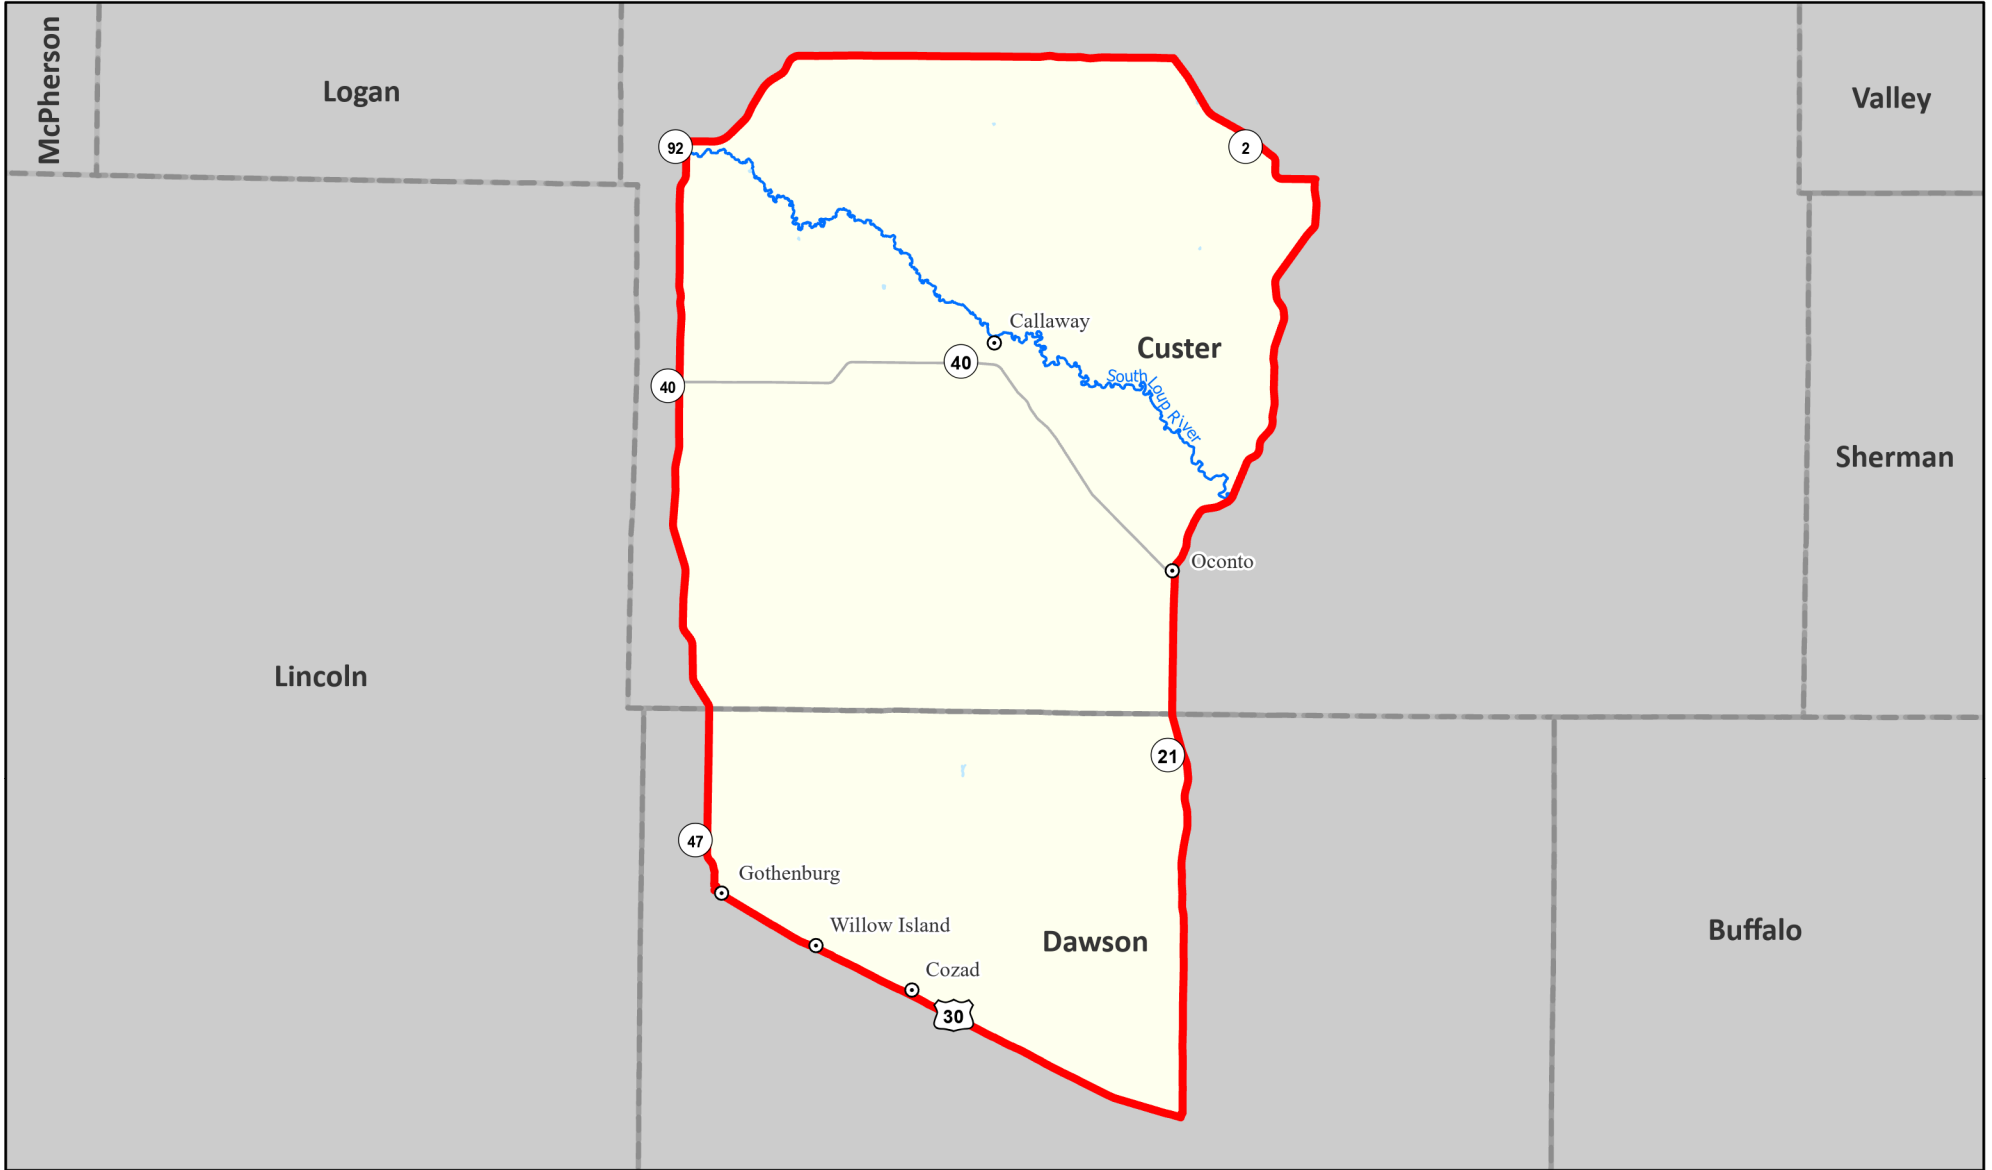

0 2 4 8 Miles

2021 Deer Antlerless Only Buffalo North

MANAGEMENT UNIT DESCRIPTION - That portion of the Buffalo Unit north of U.S. Hwy 30 and west of NE Hwy 21.