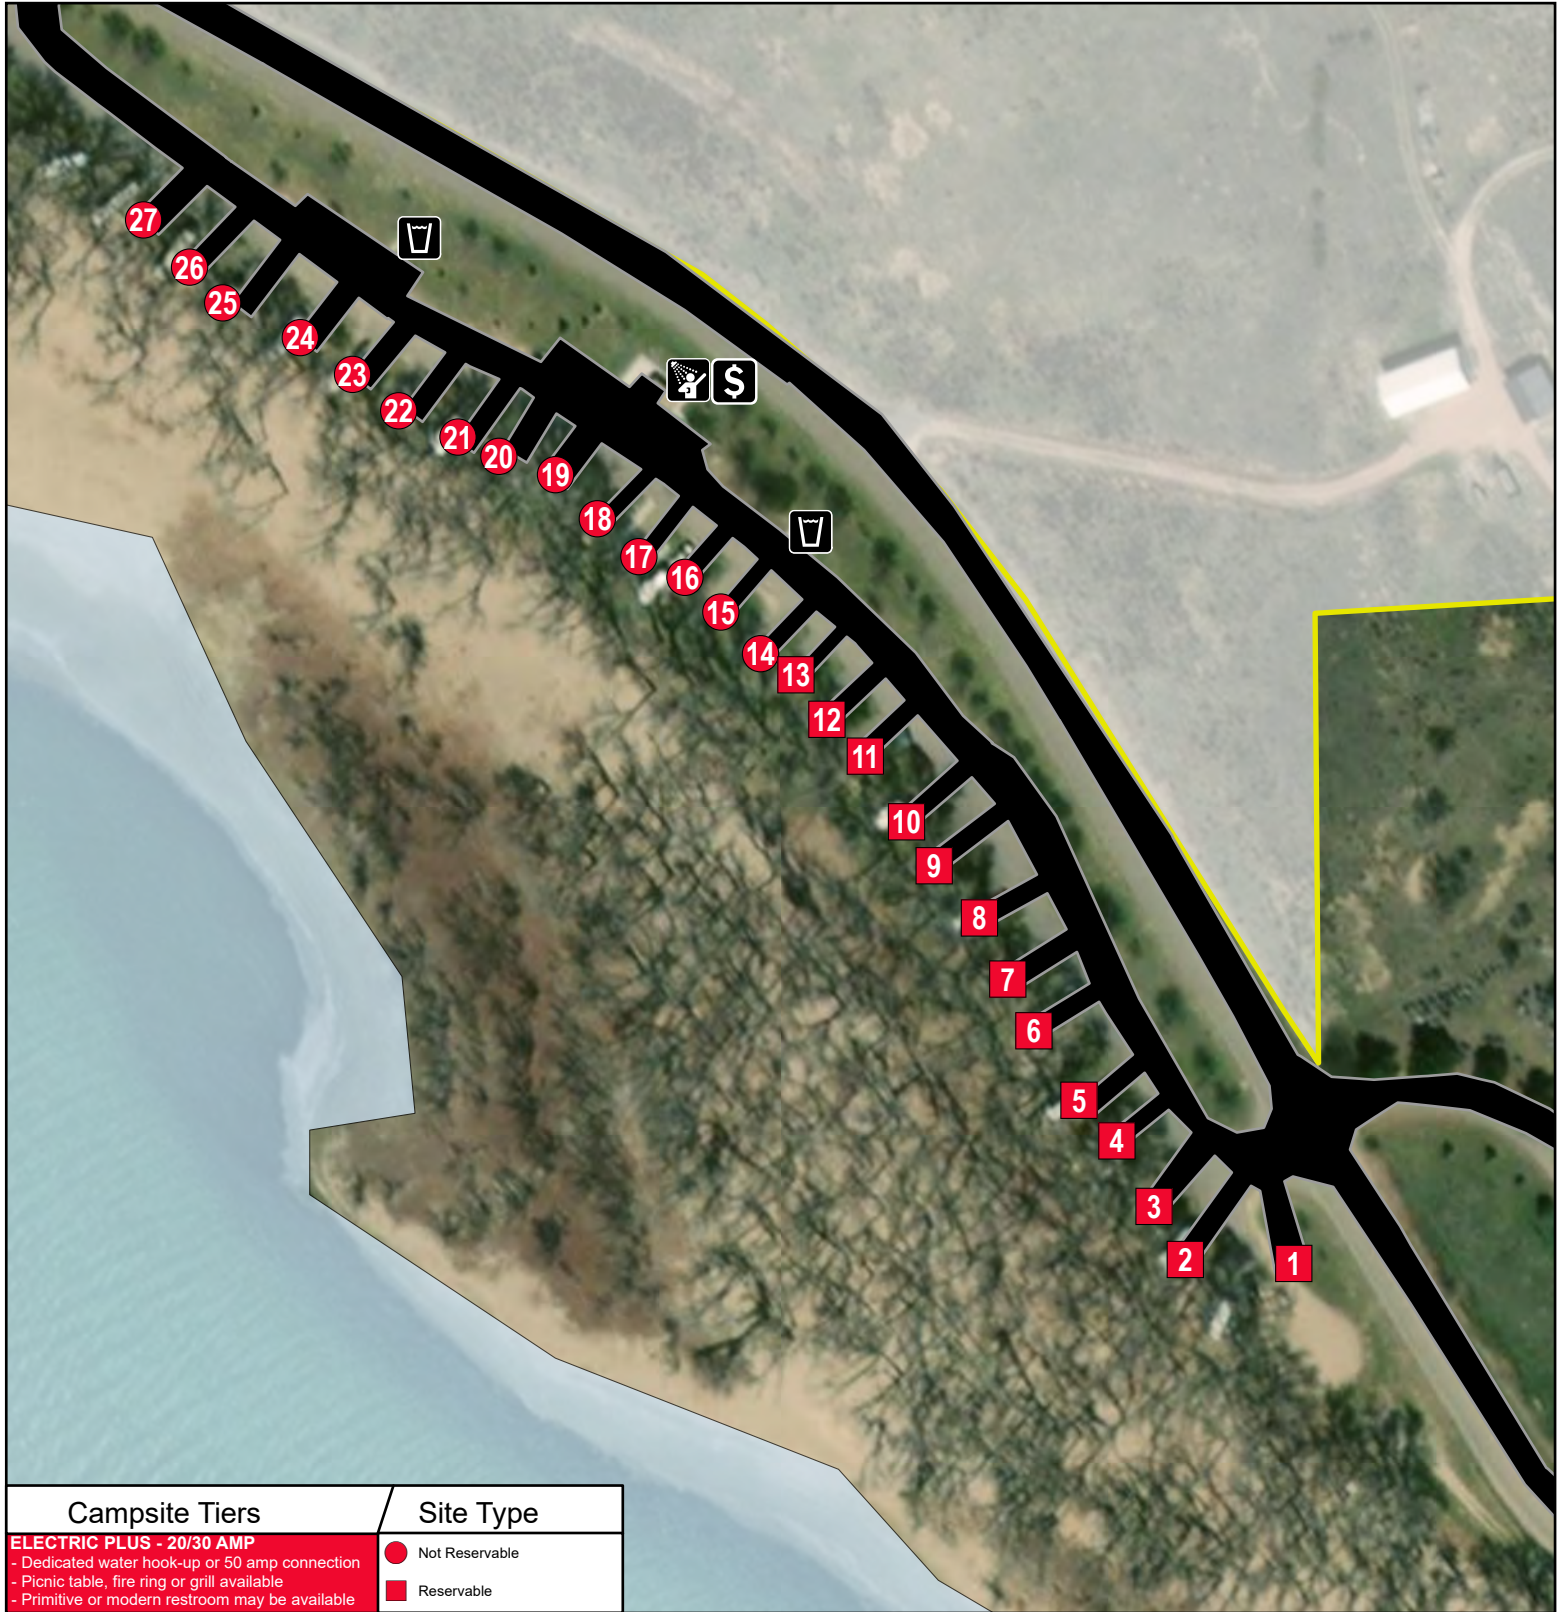

Lake Minatare State Recreation Area

Lake View Campground - East

Drinking Water

Pay Booth

Shower

Game and Parks Area Boundary

Total Number of Campsites - 27

0 80 160
Feet