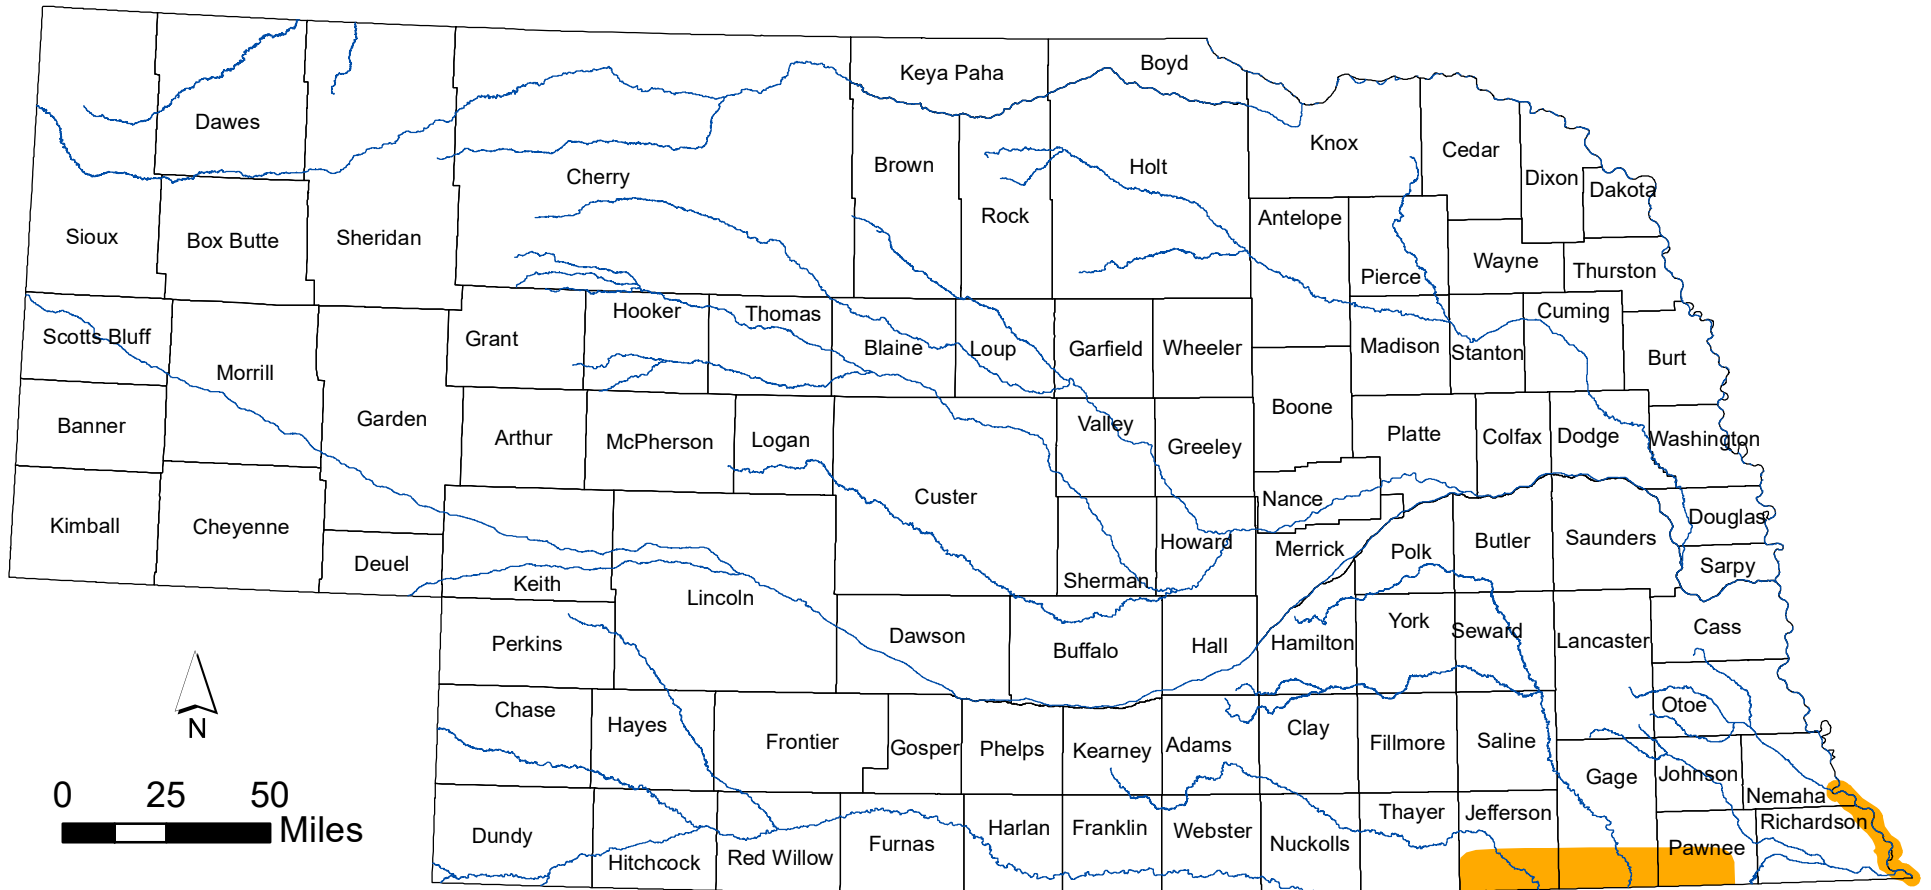

Estimated Current Range of Timber Rattlesnake (*Crotalus horridus*)

Nebraska Natural Heritage Program,
Nebraska Game and Parks Commission
March 2021