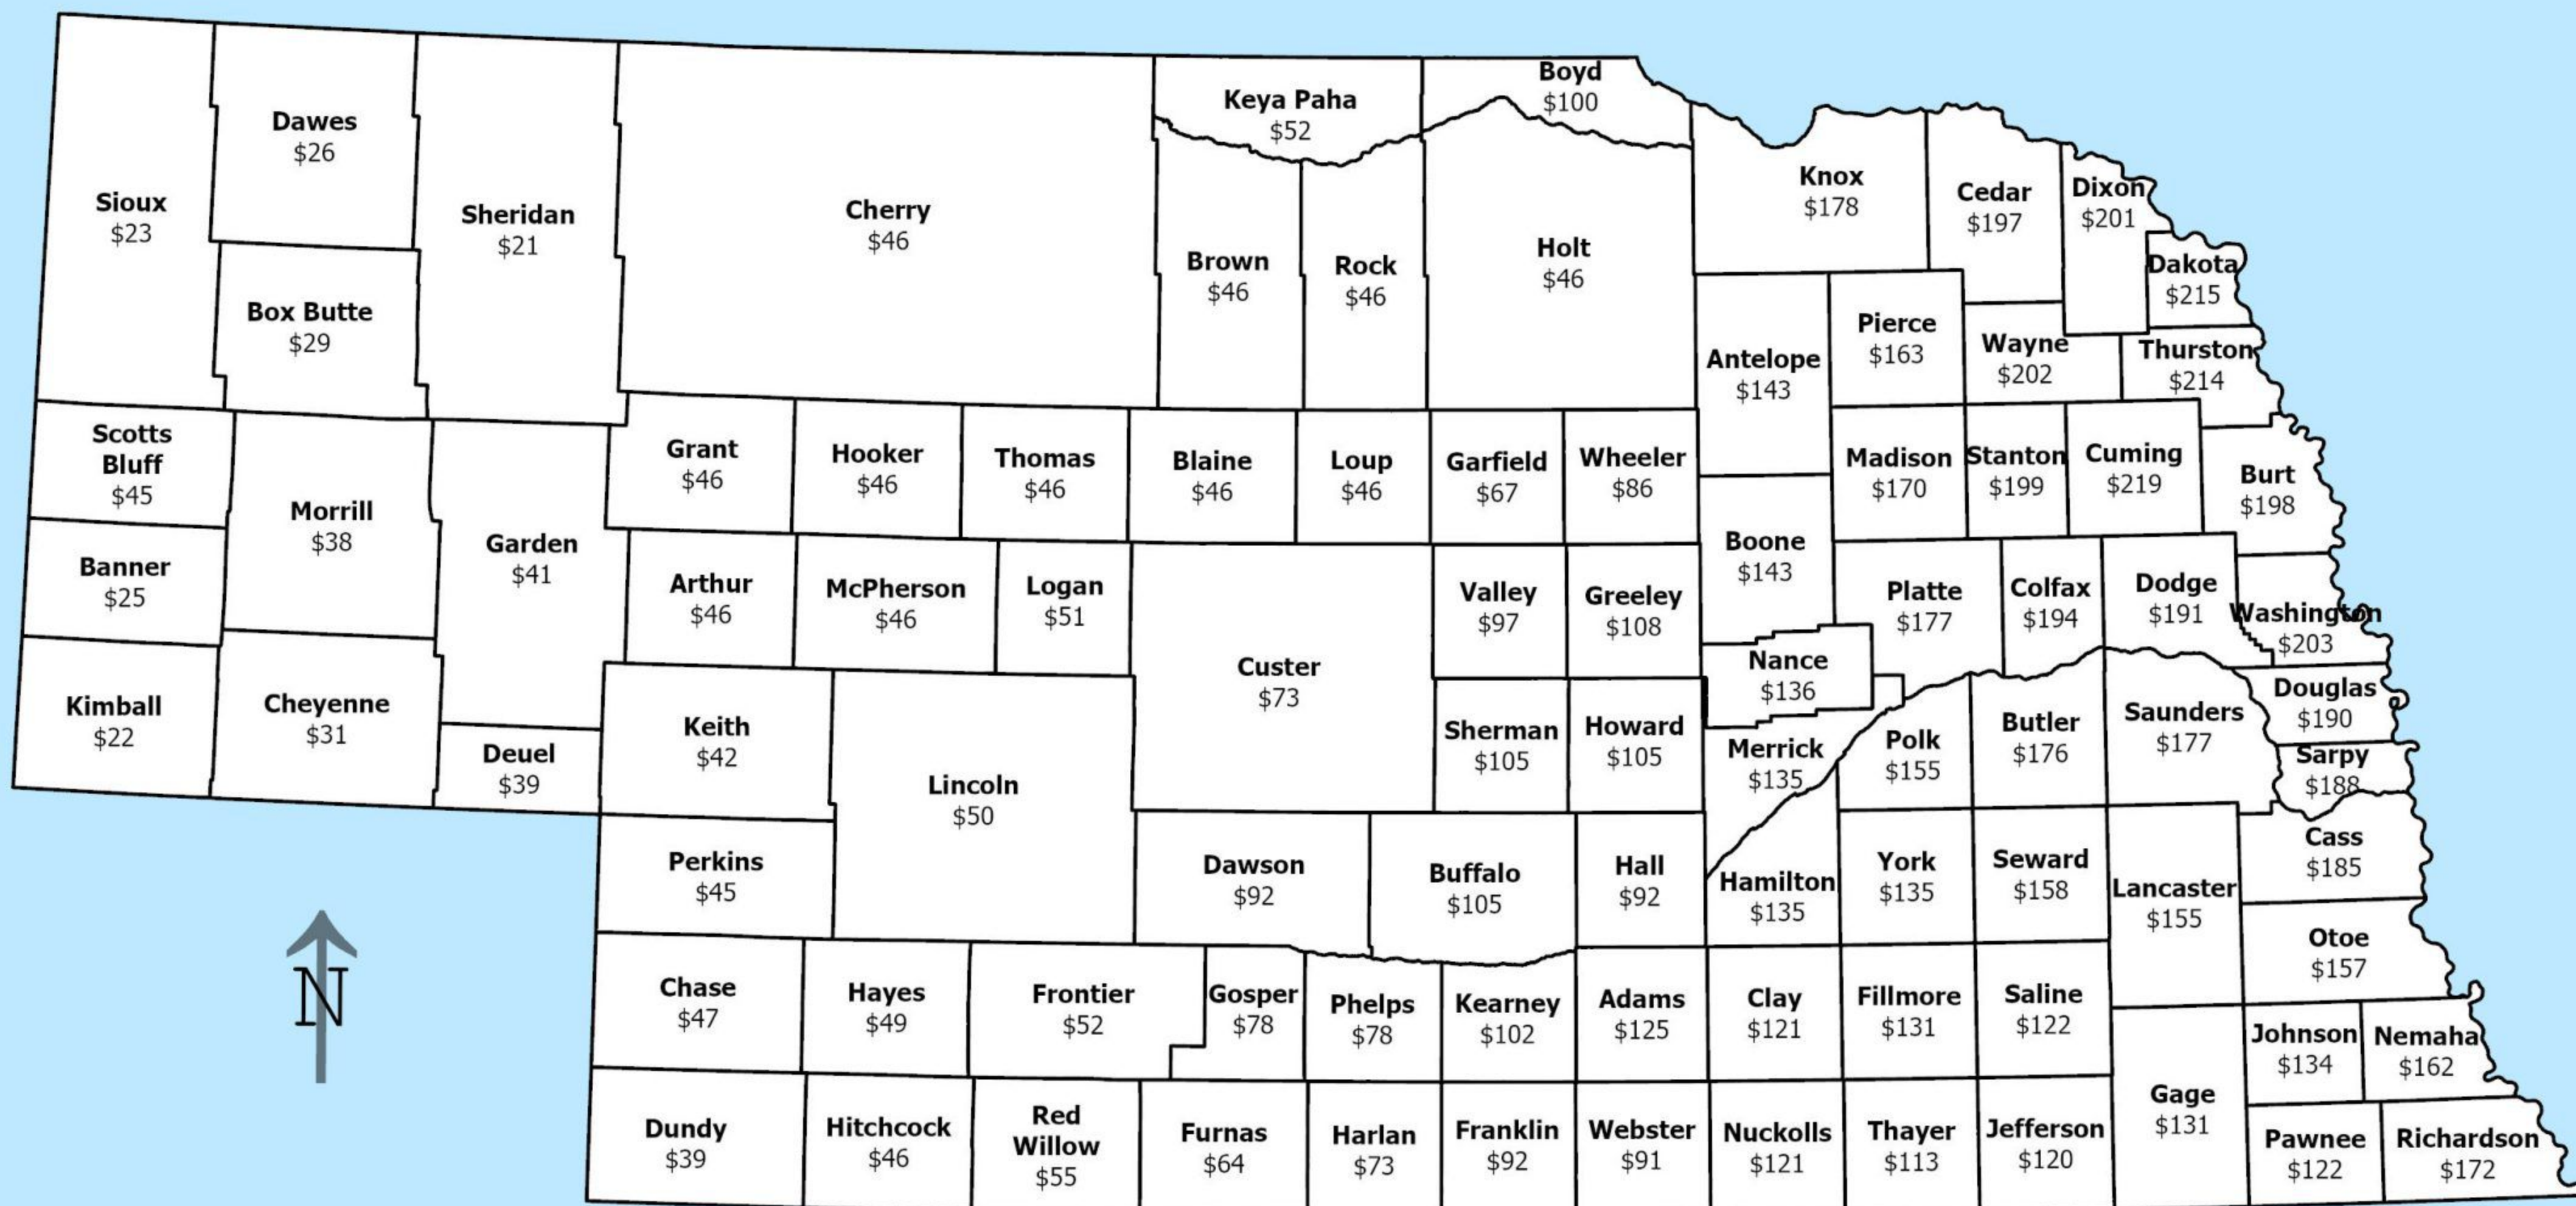

Continuous CRP -- Average Soil Rental Rates (90%)

*Actual rental rate will vary by soil type.

December 2020