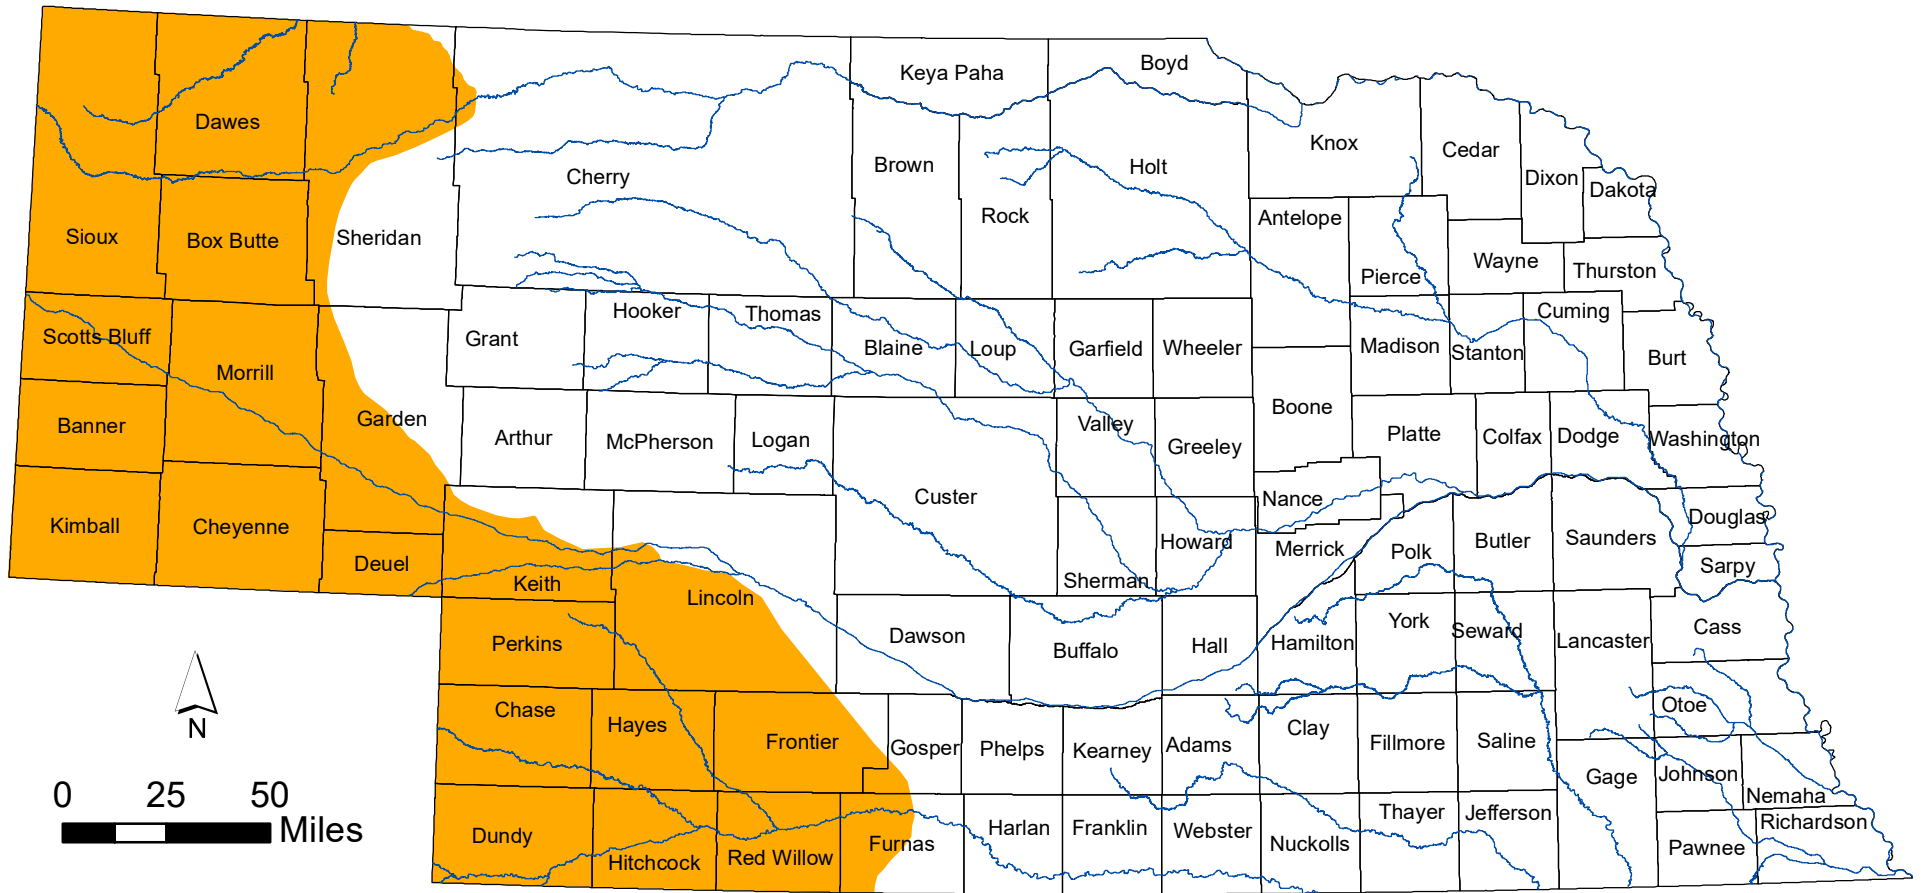

Estimated Current Range of Swift Fox (*Vulpes velox*)

Nebraska Natural Heritage Program,
Nebraska Game and Parks Commission
November 2020