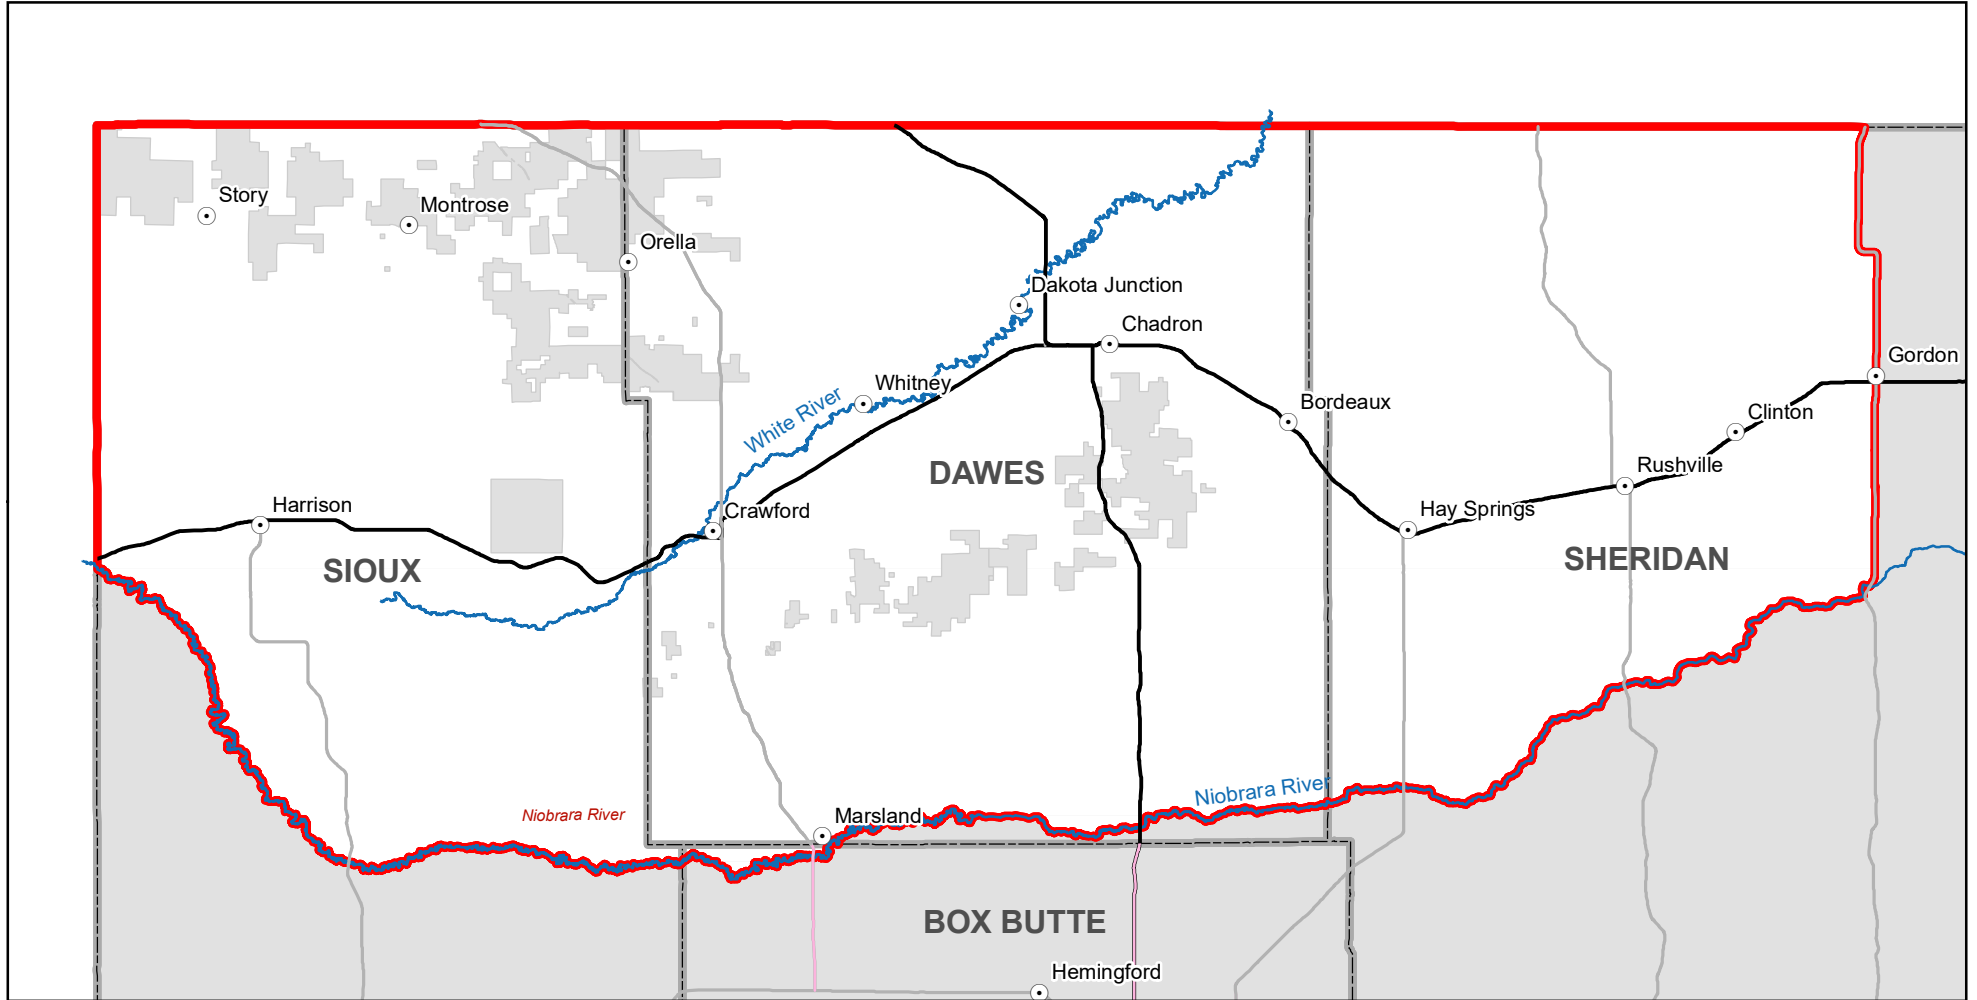

2020 Pine Ridge Deer Management Unit

MANAGEMENT UNIT DESCRIPTION - Persons holding a Pine Ridge Unit permit may hunt areas of Box Butte, Dawes, Sheridan and Sioux counties north of the Niobrara River and west of Nebraska Highway 27.

NOTE - Special deer hunting regulations are in effect for the Pine Ridge Deer Management Unit: the harvest of antlerless mule deer is prohibited on all federal and state-owned lands open to public hunting