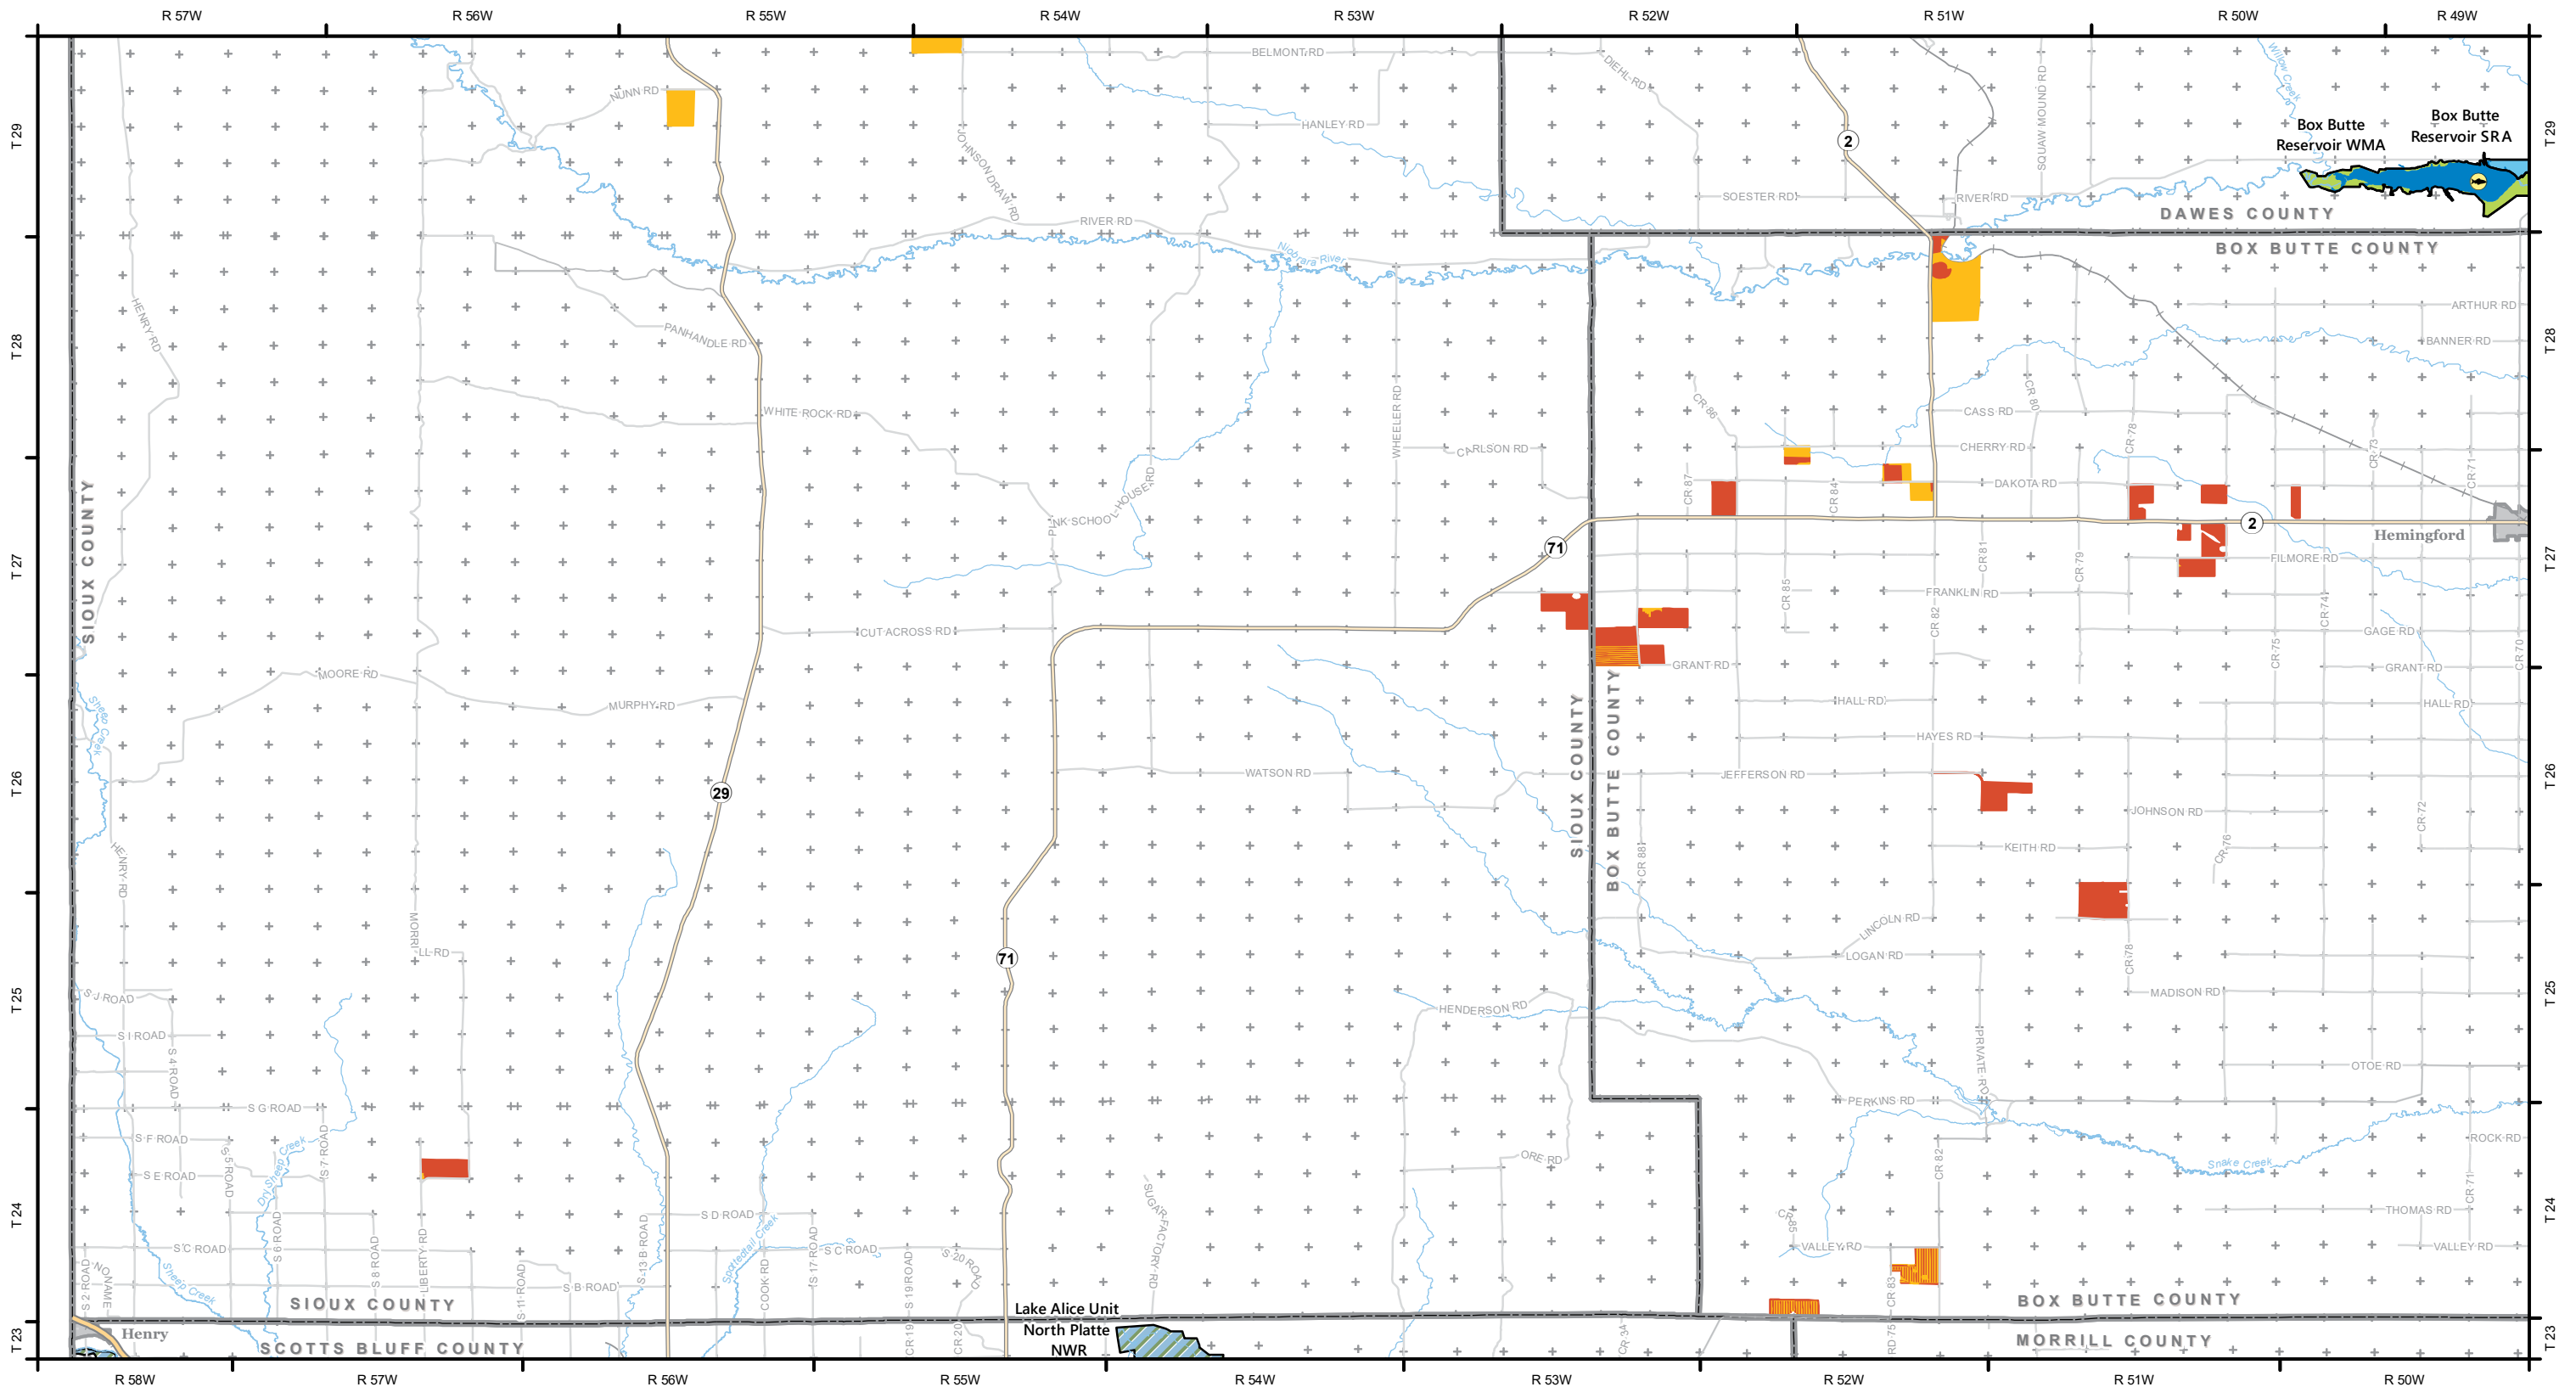

Map Sheet 2

Visit OutdoorNebraska.org/PublicAccessAtlas/ for the most up-to-date online Public Access Atlas

- Public Fishing Sites
- OFW CRP Open to Hunting and Trapping
- OFW Open to Hunting and Trapping
- NGPC State Recreation Area
- NGPC Wildlife Management Area
- USFWS National Wildlife Refuge

In portions of western Nebraska an additional 40,000 acres of tall wheat or milo stubble and adjacent habitats are enrolled in OFW after the printing of the atlas. These sites are open to public hunting and will be displayed in the Stubble Access Guide. They will also be added to online versions OutdoorNebraska.org/PublicAccessAtlas/ after Oct. 1st.