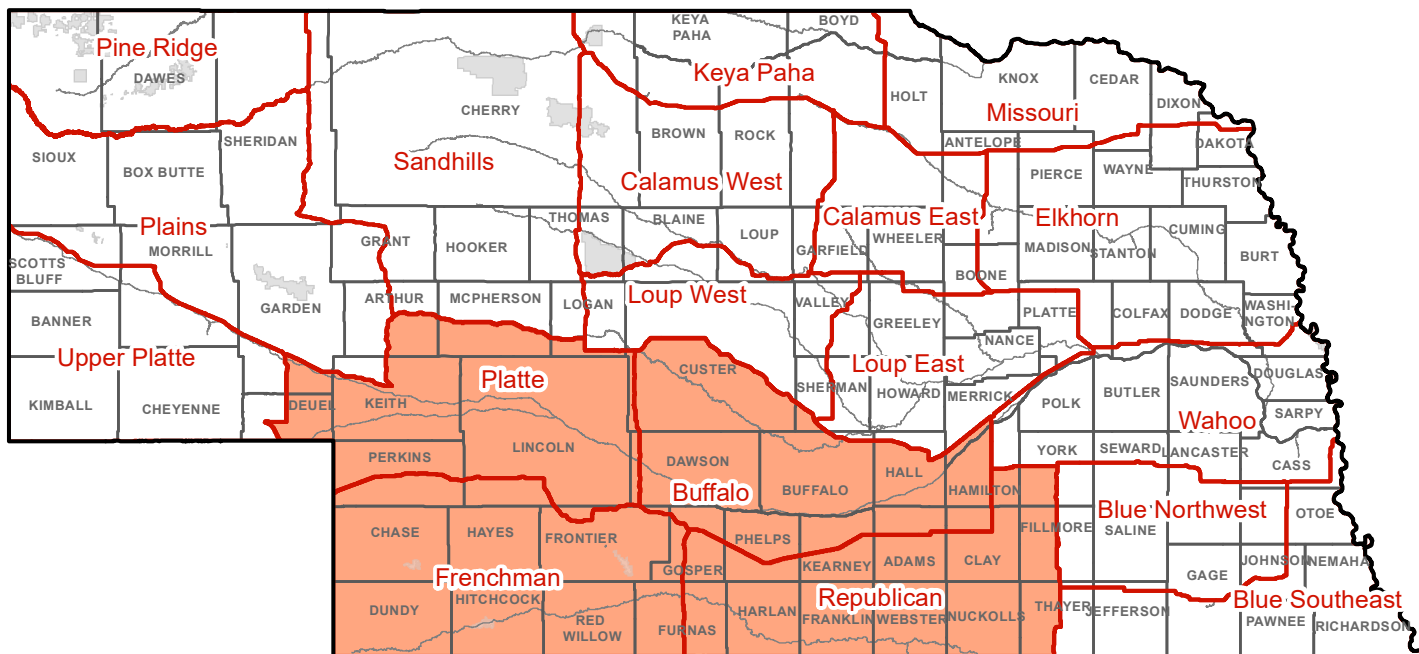

# 2020 Mule Deer Conservation Area Restrictions

## Restrictions:

- Muzzleloader and Restricted Statewide Buck permits are not valid for any mule deer within the Mule Deer Conservation Area.
- Nonresident Restricted Youth permit is not valid in the Frenchman, Platte and Republican units.

## Season Dates:

November Firearm Nov. 14 - 22, 2020

Muzzleloader Dec. 1 - 31, 2020