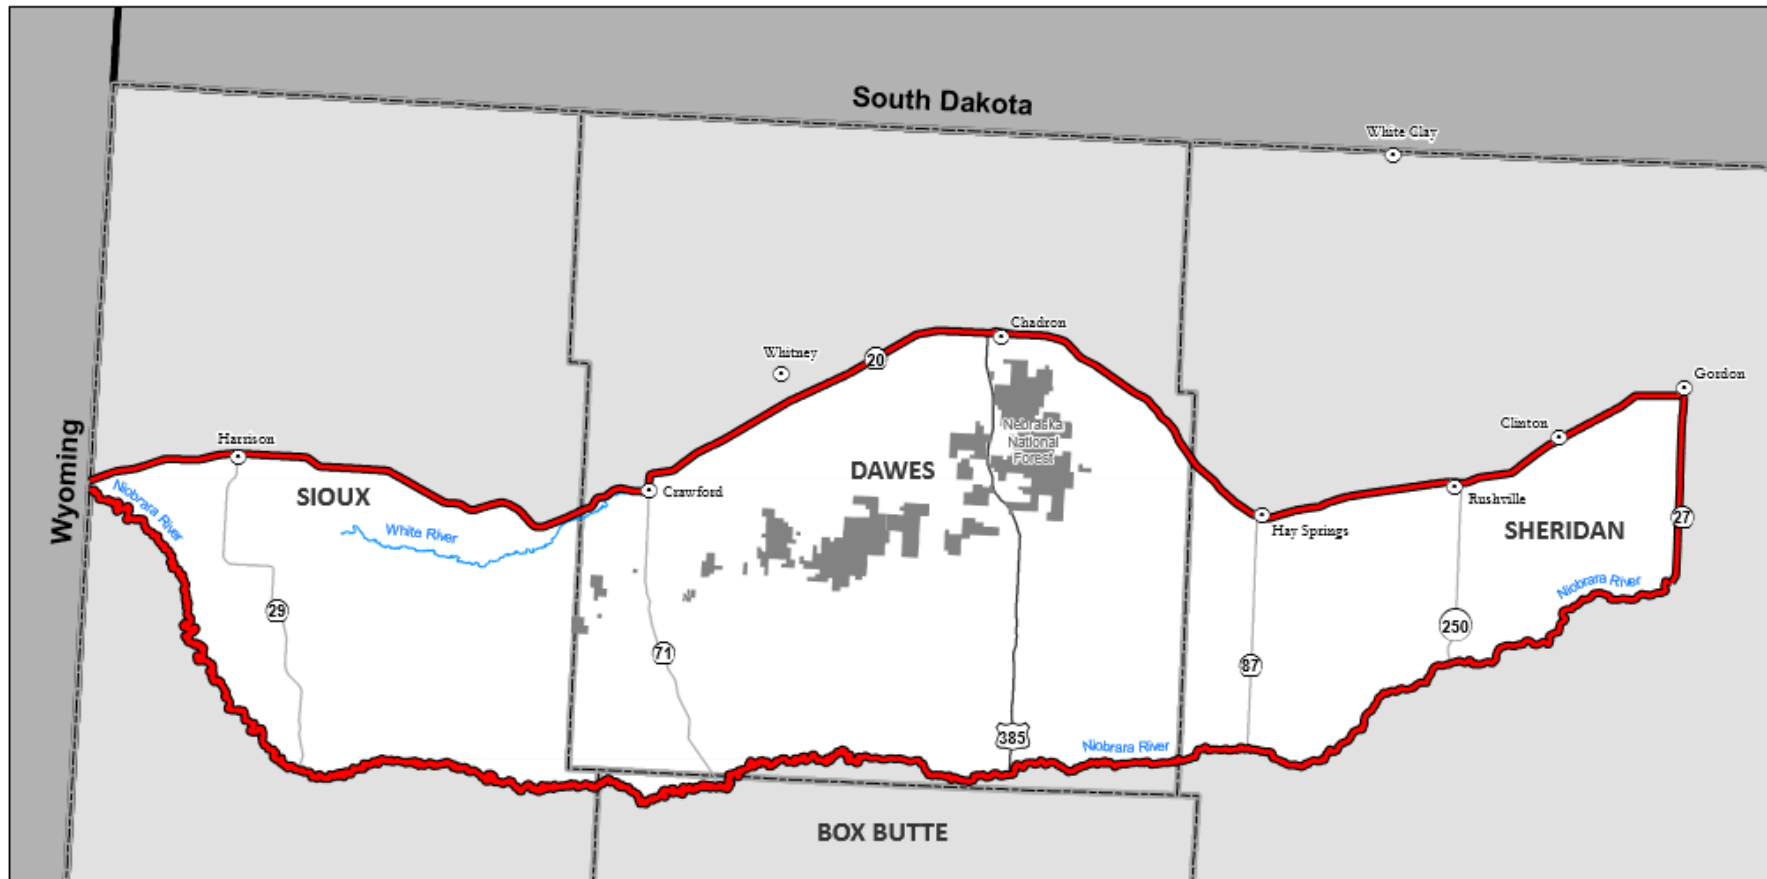

2020 Pine Ridge Mountain Lion South Subunit

MANAGEMENT UNIT DESCRIPTION

Pine Ridge South Subunit: Those parts of Box Butte, Dawes, Sheridan, and Sioux counties north of the Niobrara River, south of NE Hwy. 20, and west of NE Hwy. 27.