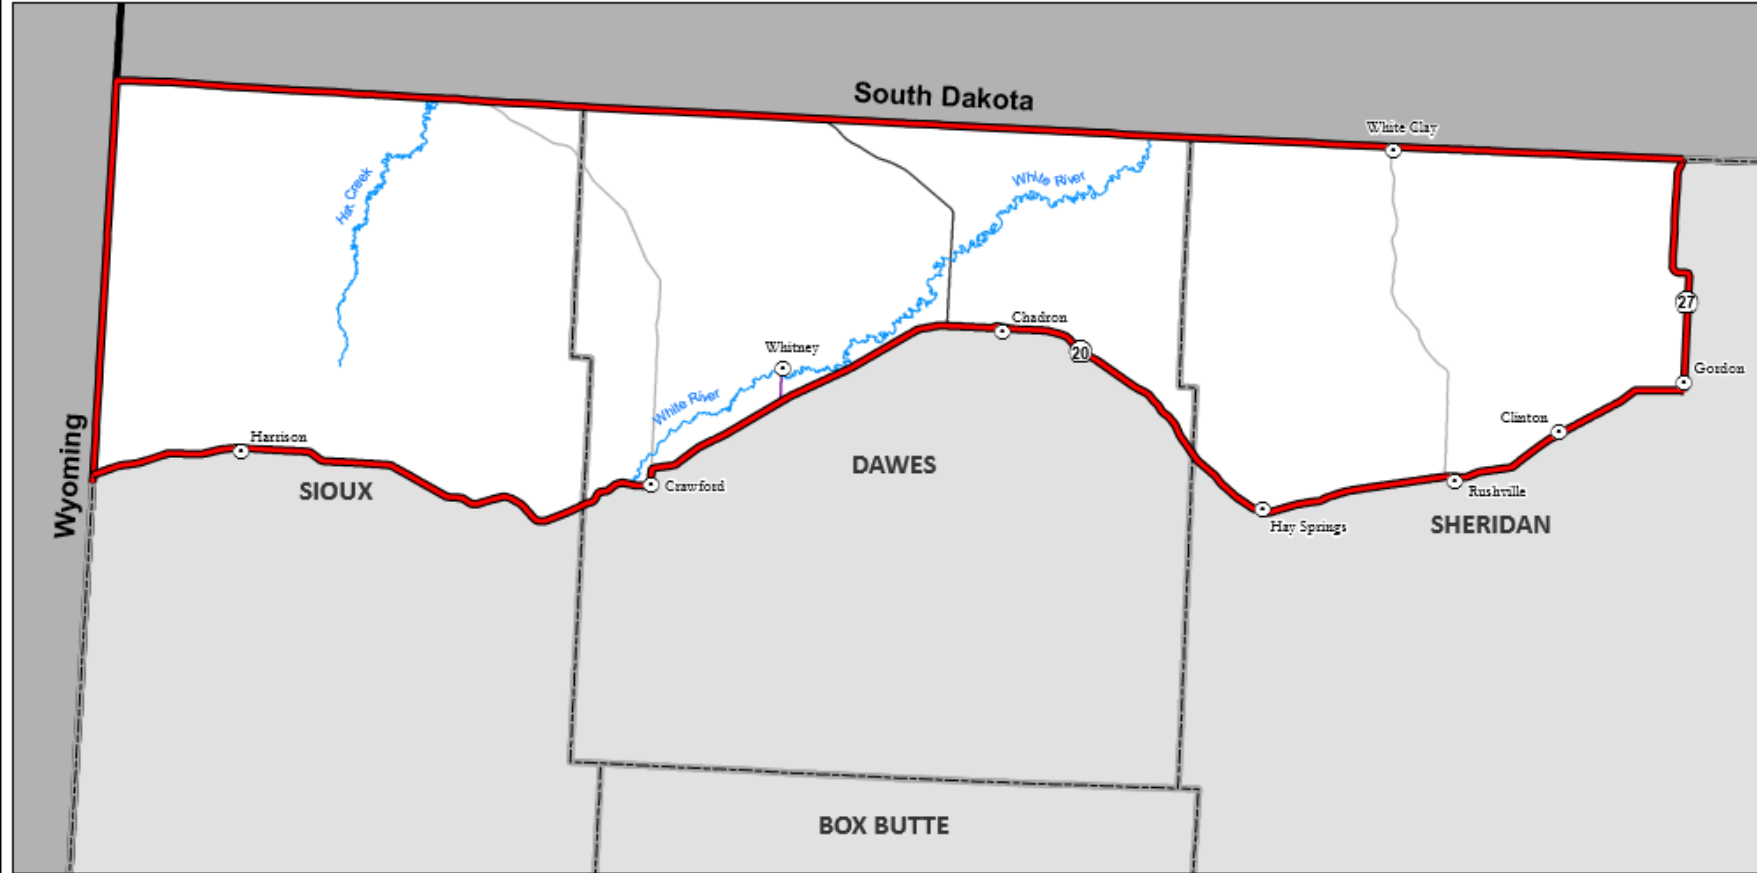

2020 Pine Ridge Mountain Lion North Subunit

MANAGEMENT UNIT DESCRIPTION

Pine Ridge North Subunit: Those parts of Dawes, Sheridan and Sioux counties north of NE Hwy. 20 and west of NE Hwy. 27.