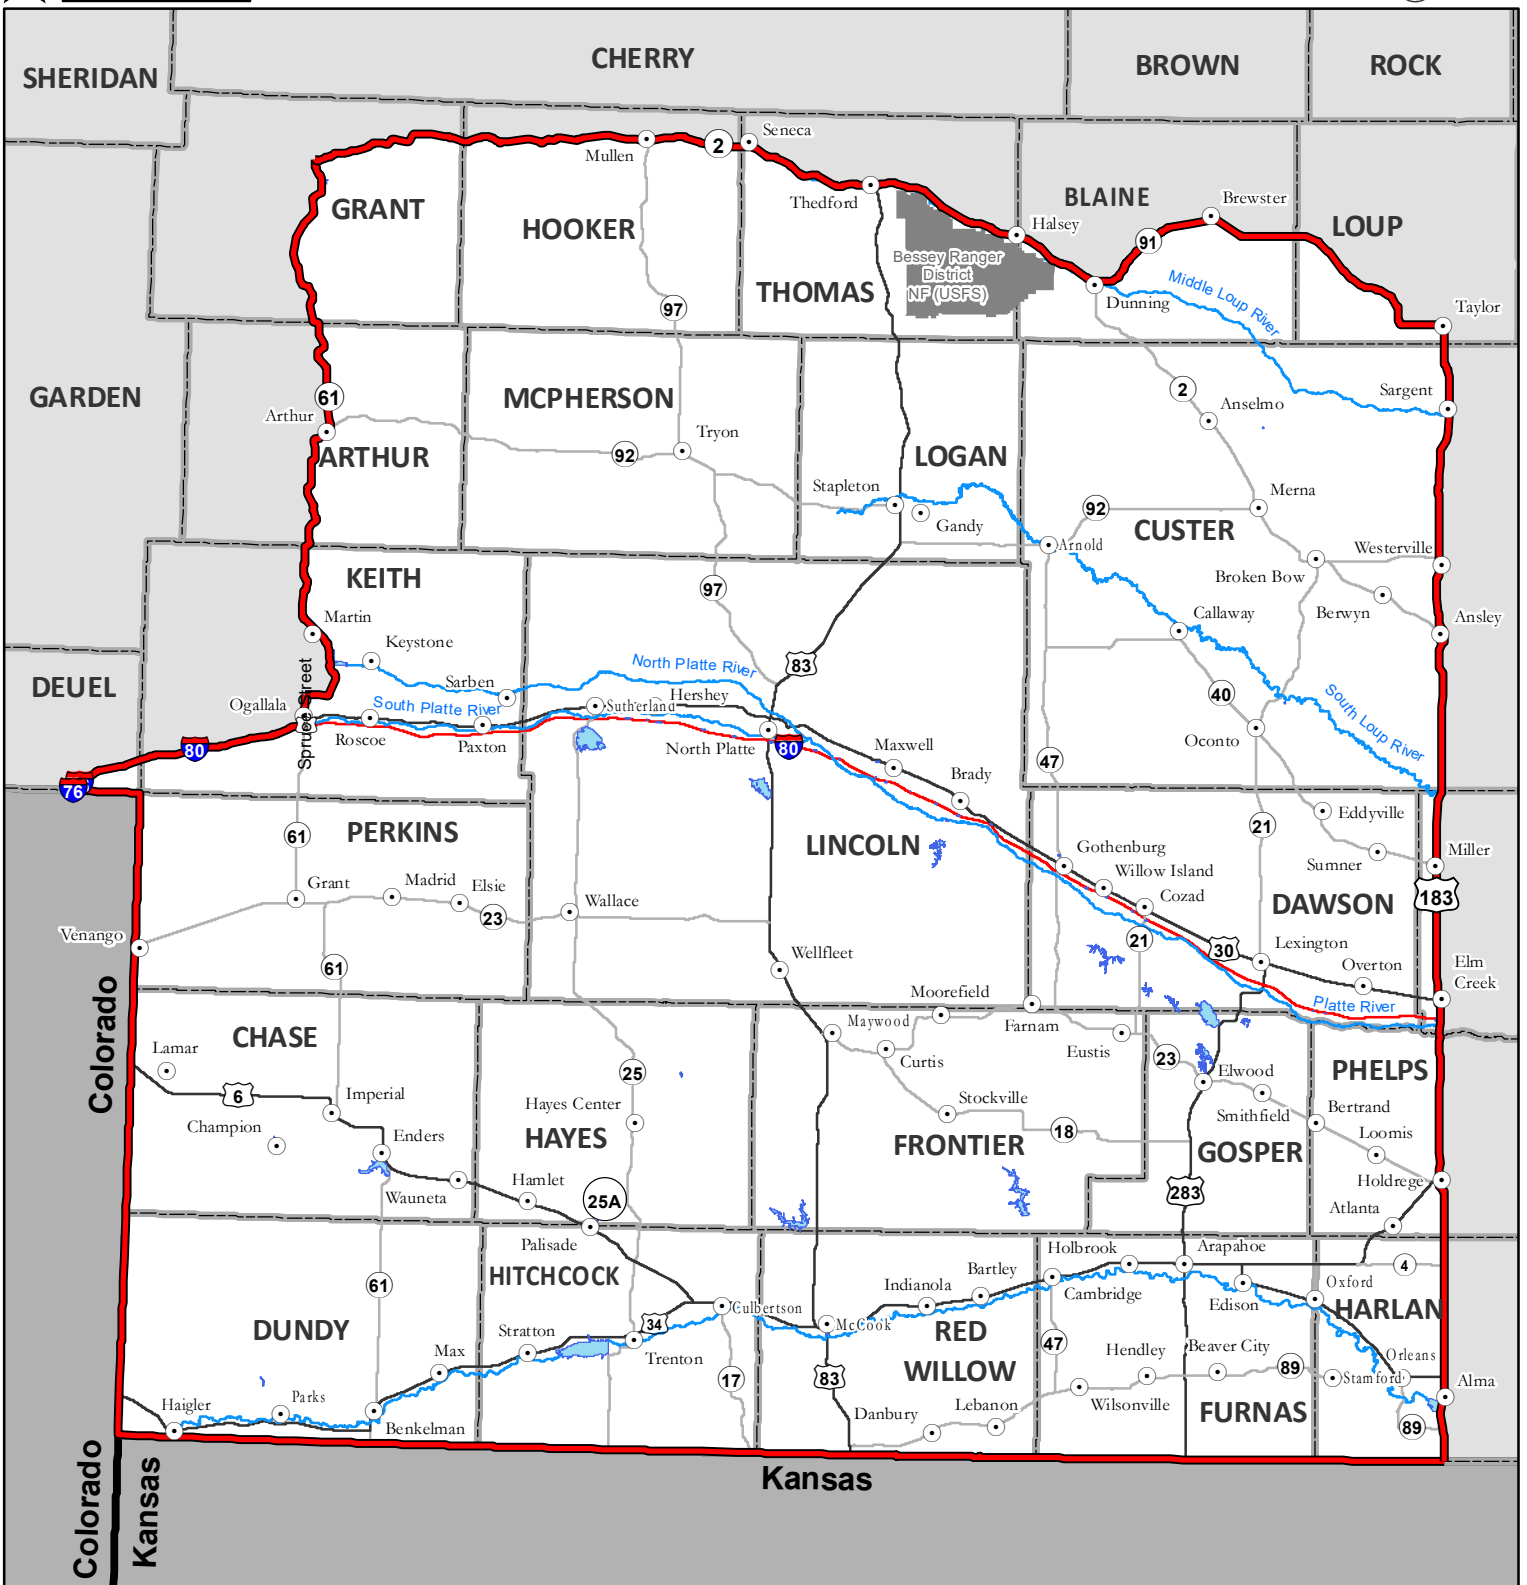

2019 Box Elder Elk Unit

MANAGEMENT UNIT DESCRIPTION - Area included within a line commencing with U.S. Hwy. 183 on the Nebraska-Kansas state line, thence north on U.S. Hwy. 183 to NE Hwy. 91, thence west on NE Hwy. 91 to NE Hwy. 2, thence west on NE Hwy. 2 to NE Hwy. 61, thence south on NE Hwy. 61 to I-80, thence west on I-80 to I-76, thence west on I-76 to the Nebraska-Colorado state line.