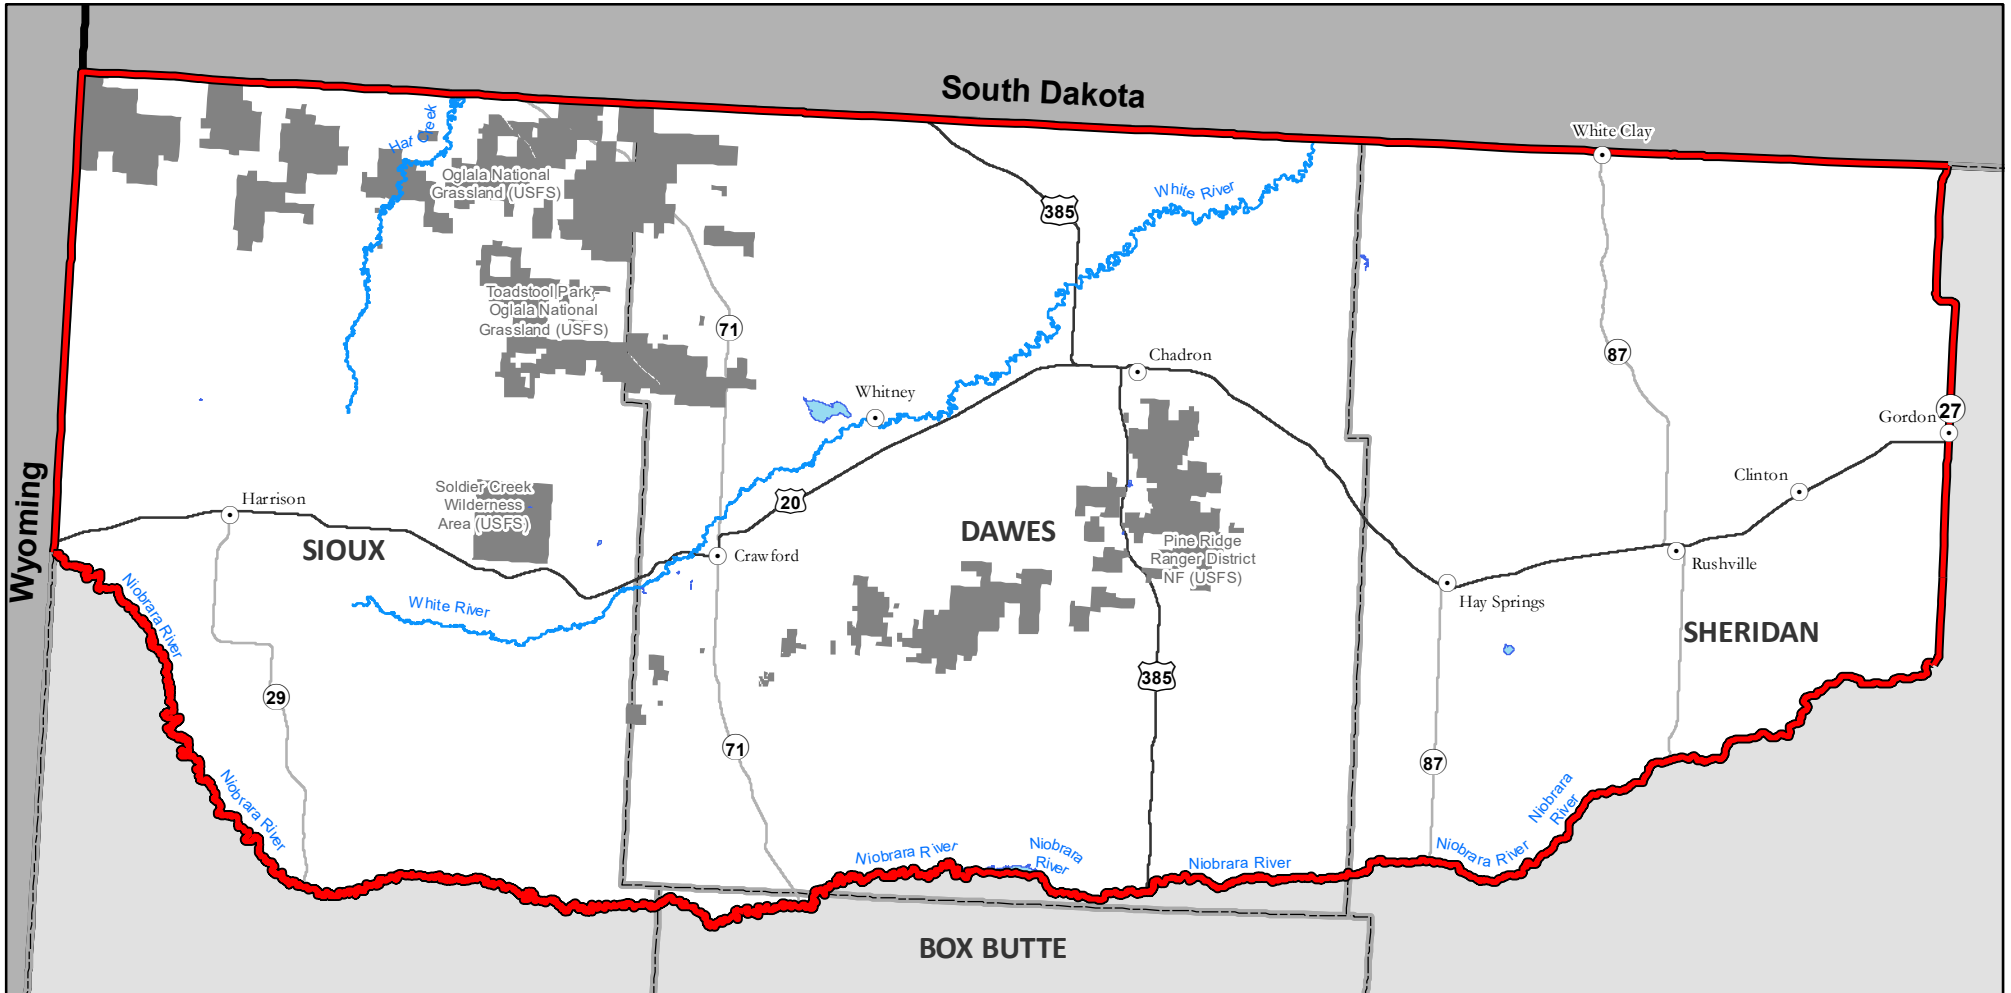

2019 Pine Ridge Deer Unit

MANAGEMENT UNIT DESCRIPTION - Persons holding a Pine Ridge Unit permit may hunt areas of Box Butte, Dawes, Sheridan and Sioux counties north of the Niobrara River and west of Nebraska Highway 27.

NOTES -
• **Mule Deer Protection Zone:** Pine Ridge unit closed to antlerless mule deer harvest in all seasons, except those persons hunting under the authority of a landowner permit are exempt.