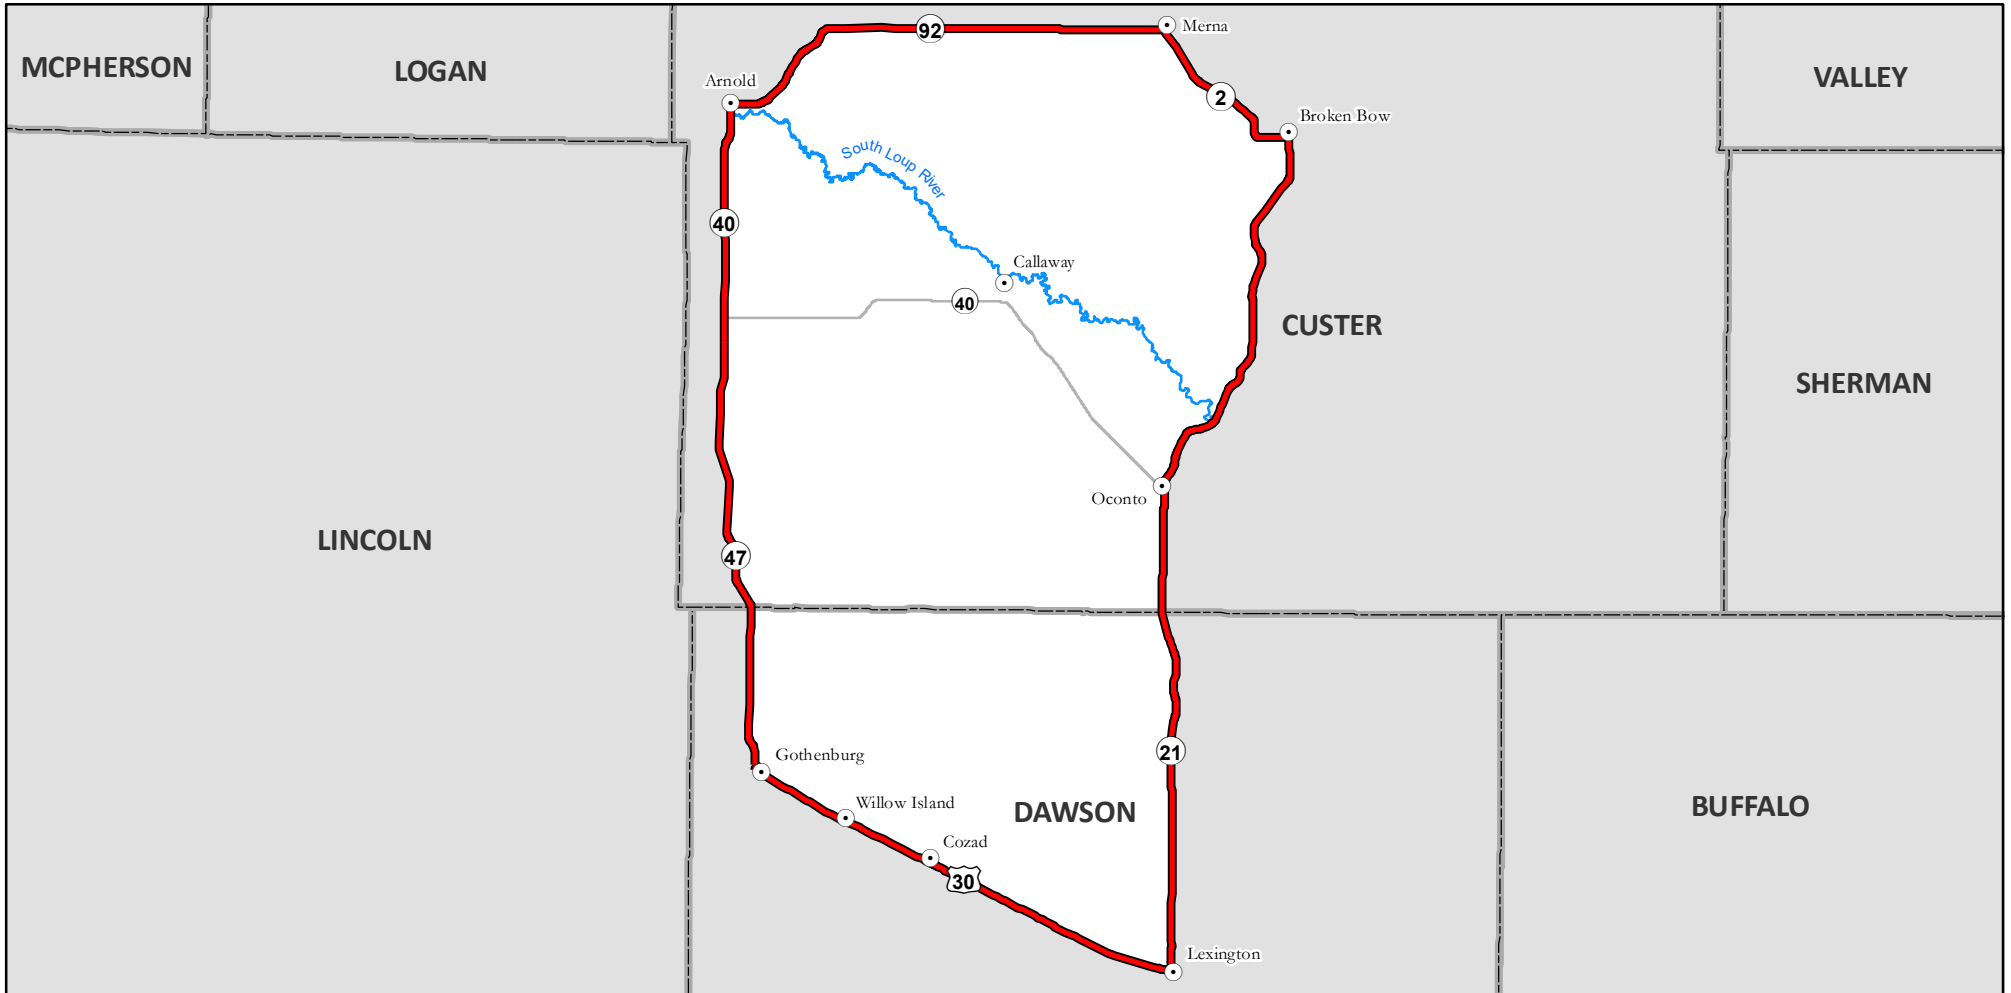

# 2019 Deer Antlerless Only Season Buffalo North

**MANAGEMENT UNIT DESCRIPTION** - That portion of the Buffalo Unit north of U.S. Hwy 30 and west of NE Hwy 21.