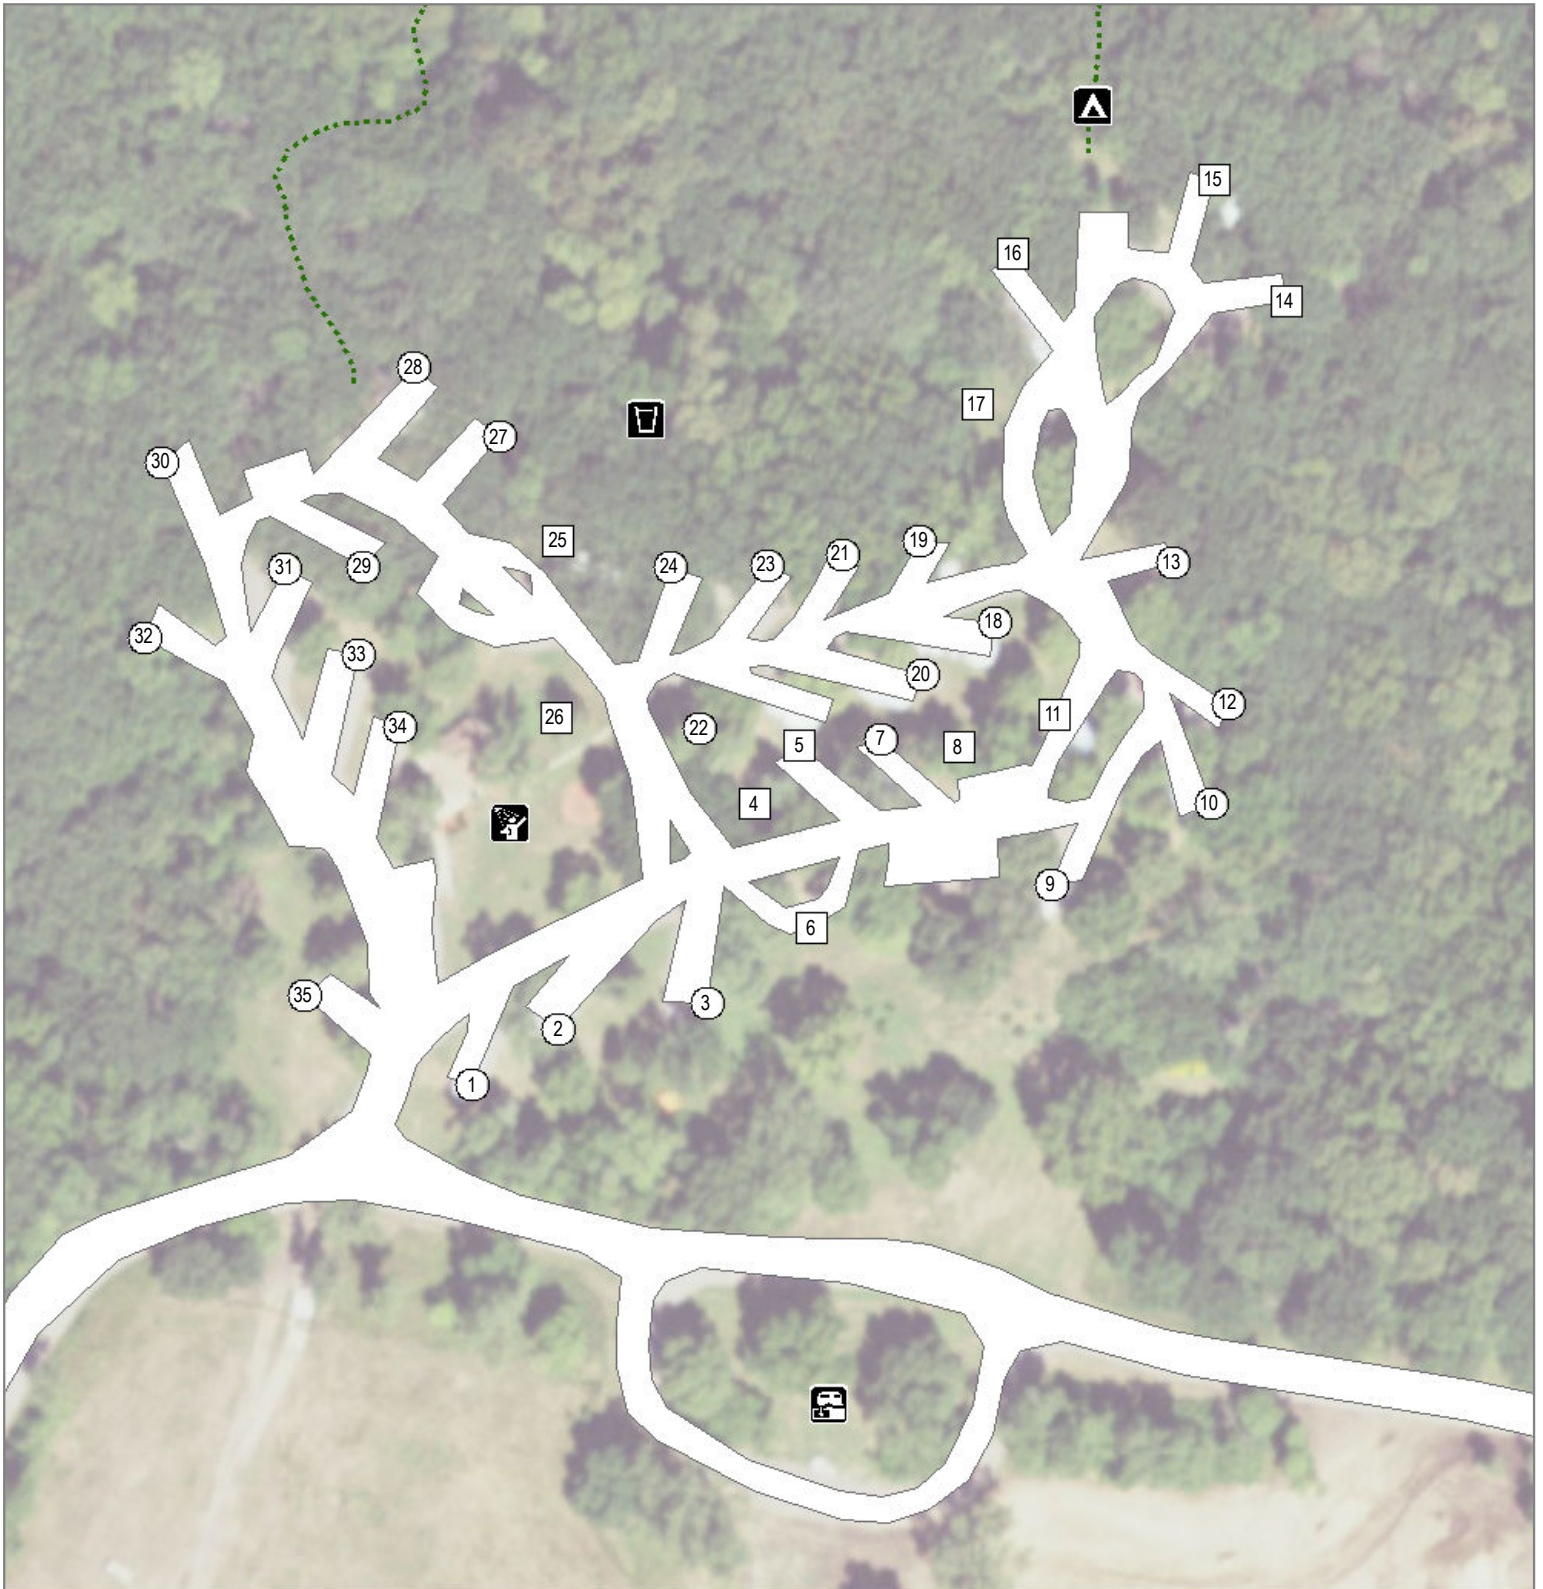

# Ponca State Park

## Turkey Ridge

- Campground
- Water
- Dump Station
- Shower
- Non Reservation, 30 AMP
- Non Reservation, 50 AMP
- Hiking Trail
- NGPC Property Areas

**Note: Tent Reservation sites are not available**