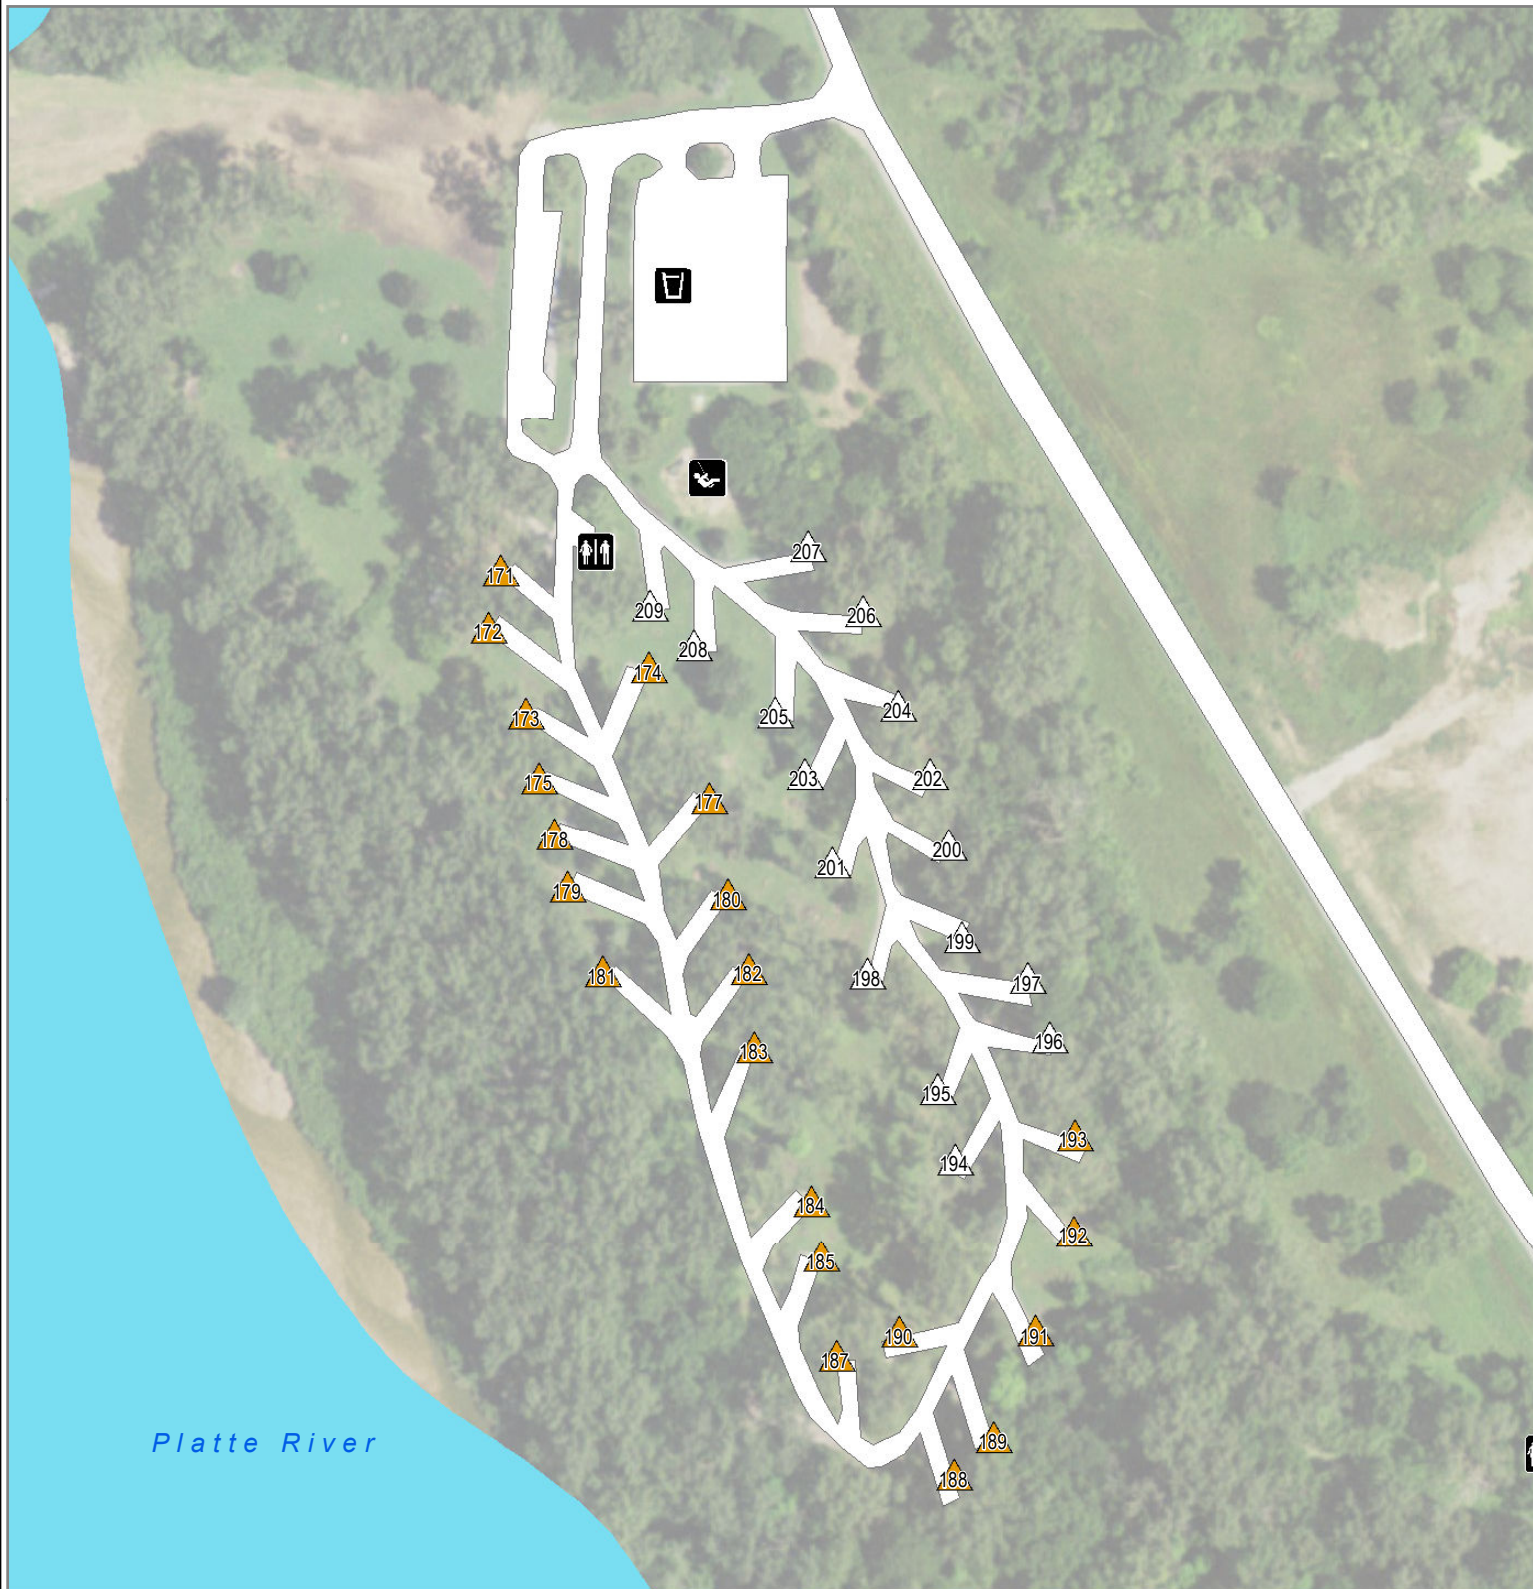

Two Rivers State Recreation Area

Riverside Campground

- Water
- Playground
- Restroom
- Non Reservation, No AMP
- Reservation, No AMP
- NGPC Property Areas

Note: Tent Reservation sites are not available