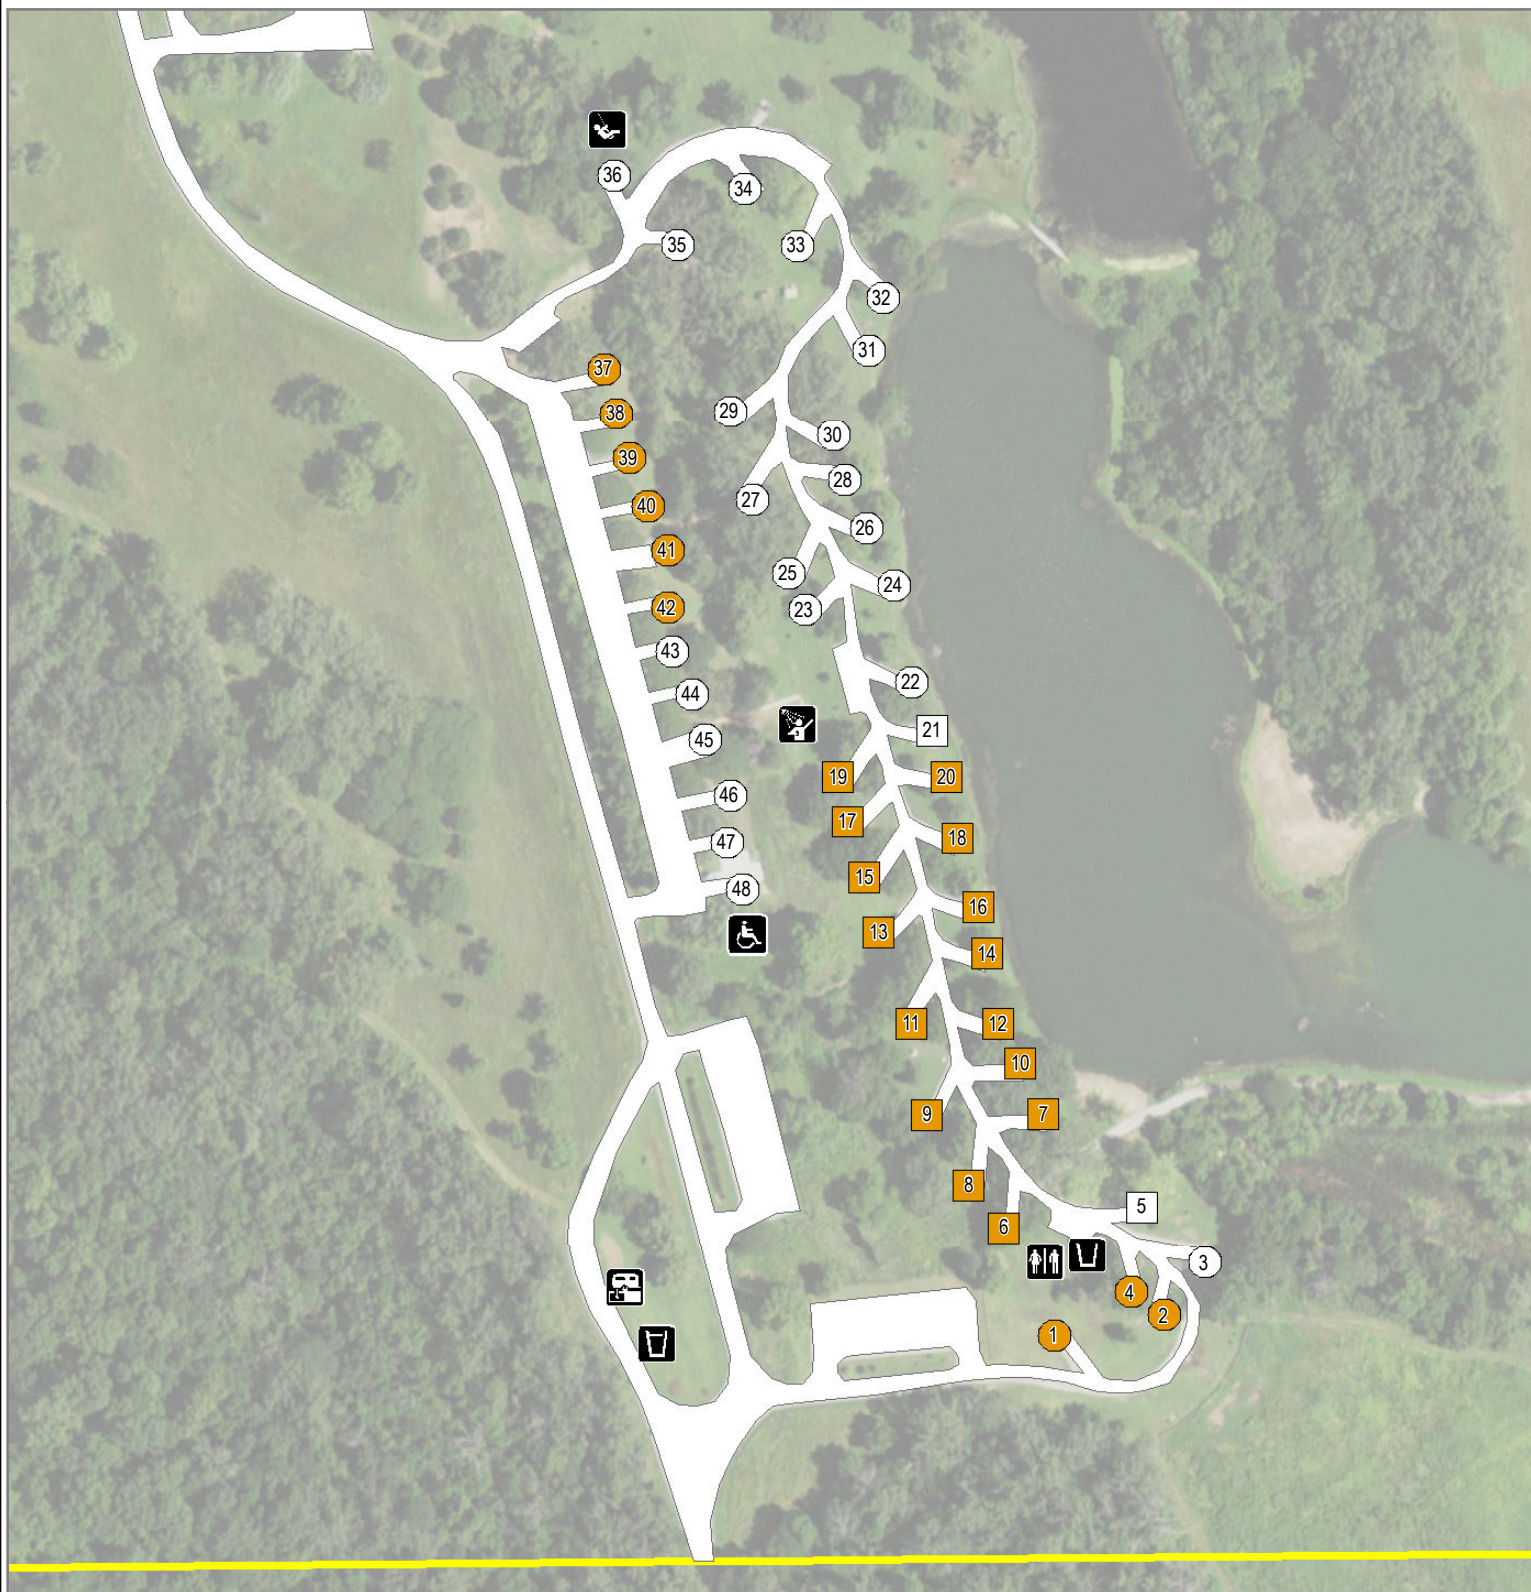

Two Rivers State Recreation Area

Fawn Meadows & Lakeside Campgrounds

- | | | |
|----------------|-------------------------|---------------------|
| ADA Accessible | Restroom | Reservation, 30 AMP |
| Water | Shower | Reservation, 50 AMP |
| Dump Station | Non Reservation, 30 AMP | NGPC Property Areas |
| Playground | Non Reservation, 50 AMP | |

Note: Tent Reservation sites are not available