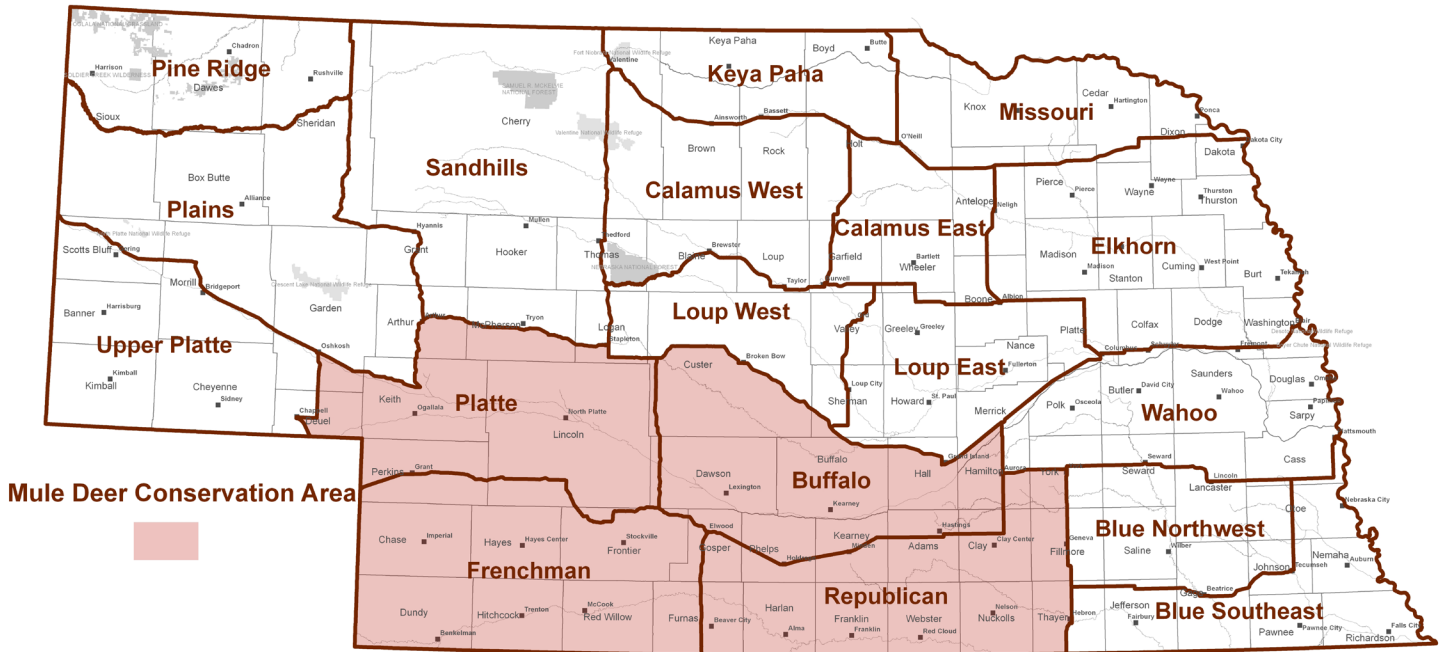

2018 Mule Deer Conservation Area Restrictions

Muzzleloader and Restricted Statewide Buck permits are not valid for any mule deer within the Mule Deer Conservation Area. Nonresident Restricted Youth permit is not valid in Frenchman, Platte and Republican units.

Season Dates:

Muzzleloader
November Firearm

Dec. 1 - 31, 2018
Nov. 10 - 18, 2018