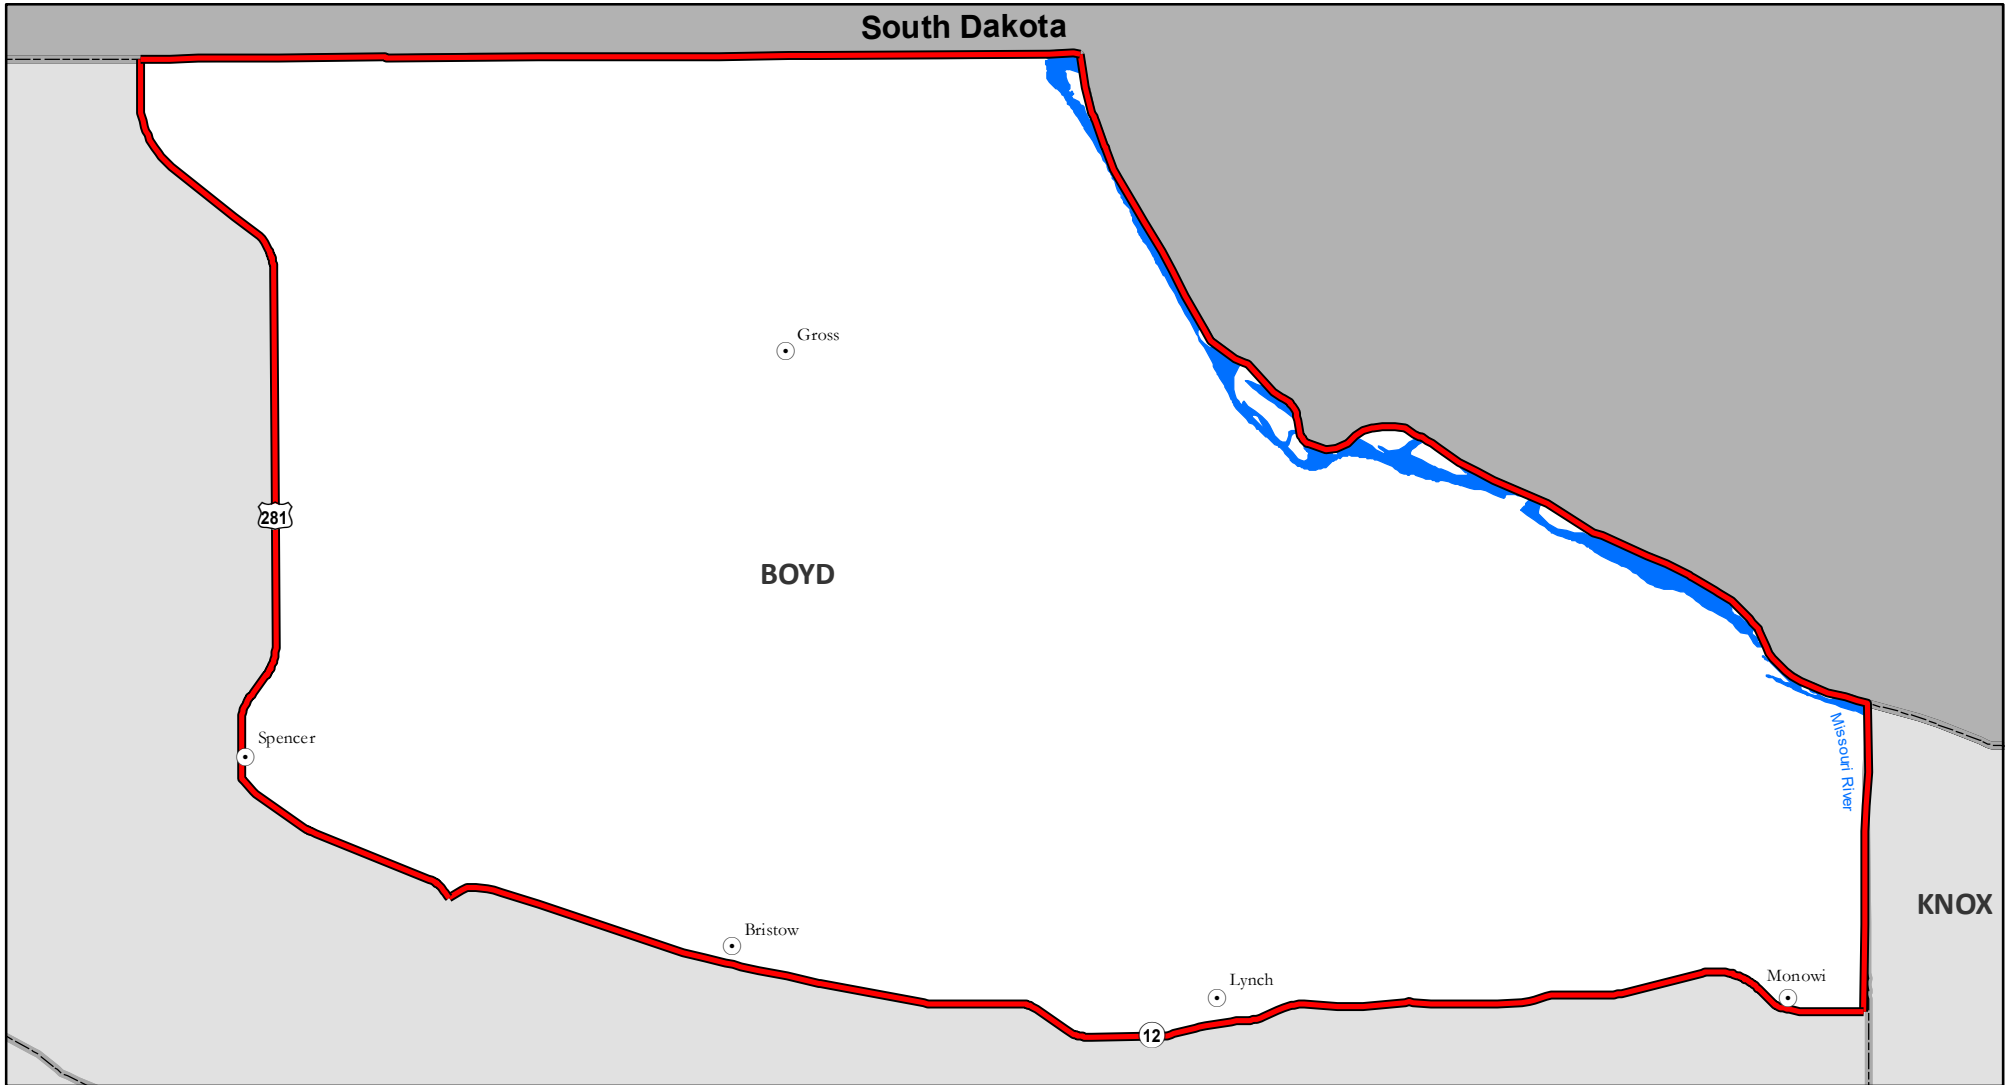

2018 Boyd Elk Unit

MANAGEMENT UNIT DESCRIPTION - Land in the portion of Boyd County east of U.S. Hwy. 281 and north of Neb. Hwy. 12.