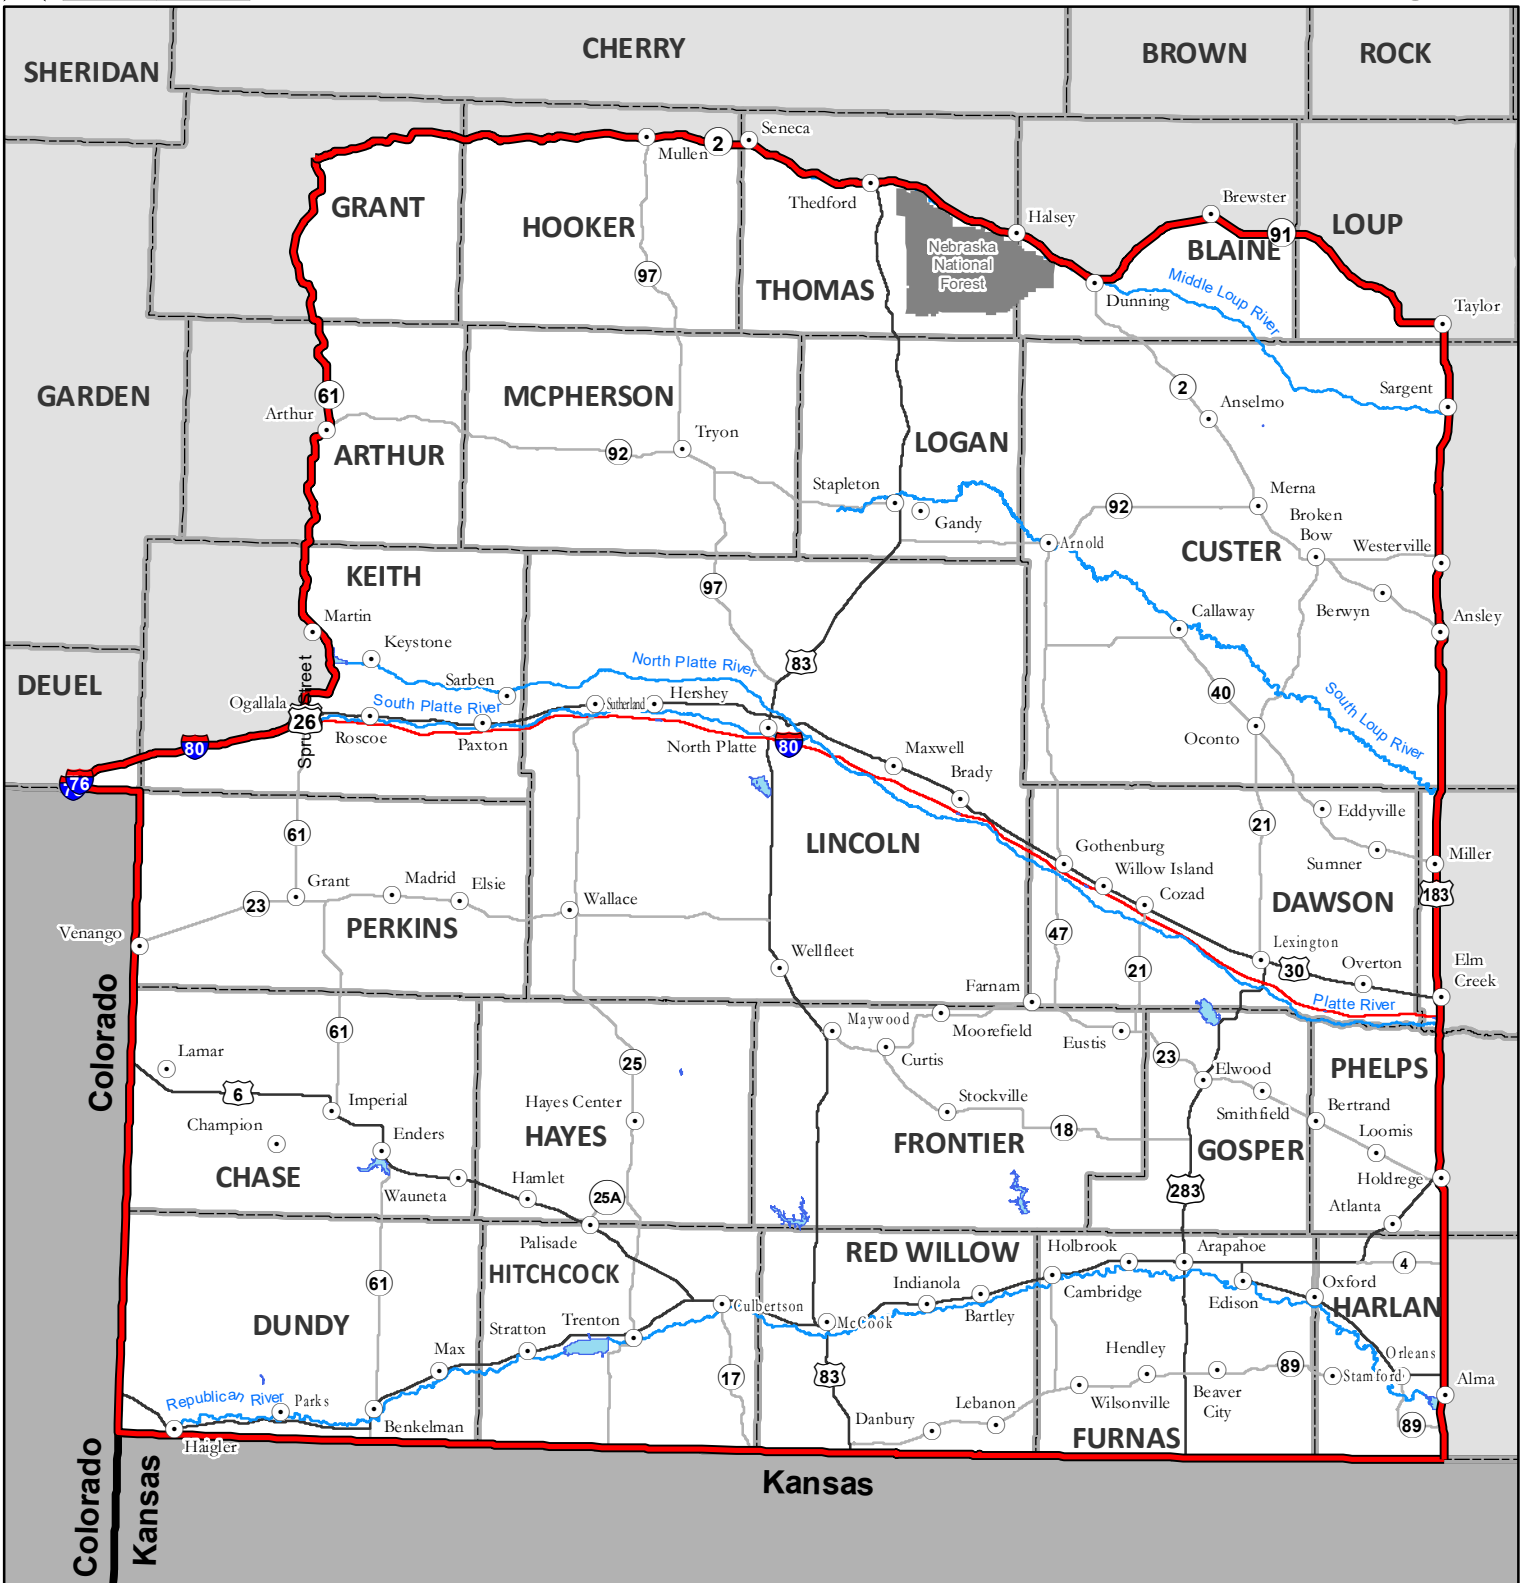

# 2018 Box Elder Elk Unit

**MANAGEMENT UNIT DESCRIPTION** - Land in Nebraska north of the Nebraska-Kansas border, west of U.S. Hwy. 183, south of Neb. highways 91 and 2, east of Neb. Hwy. 61, southeast of Interstates 80 and 76, and east of the Nebraska-Colorado border.