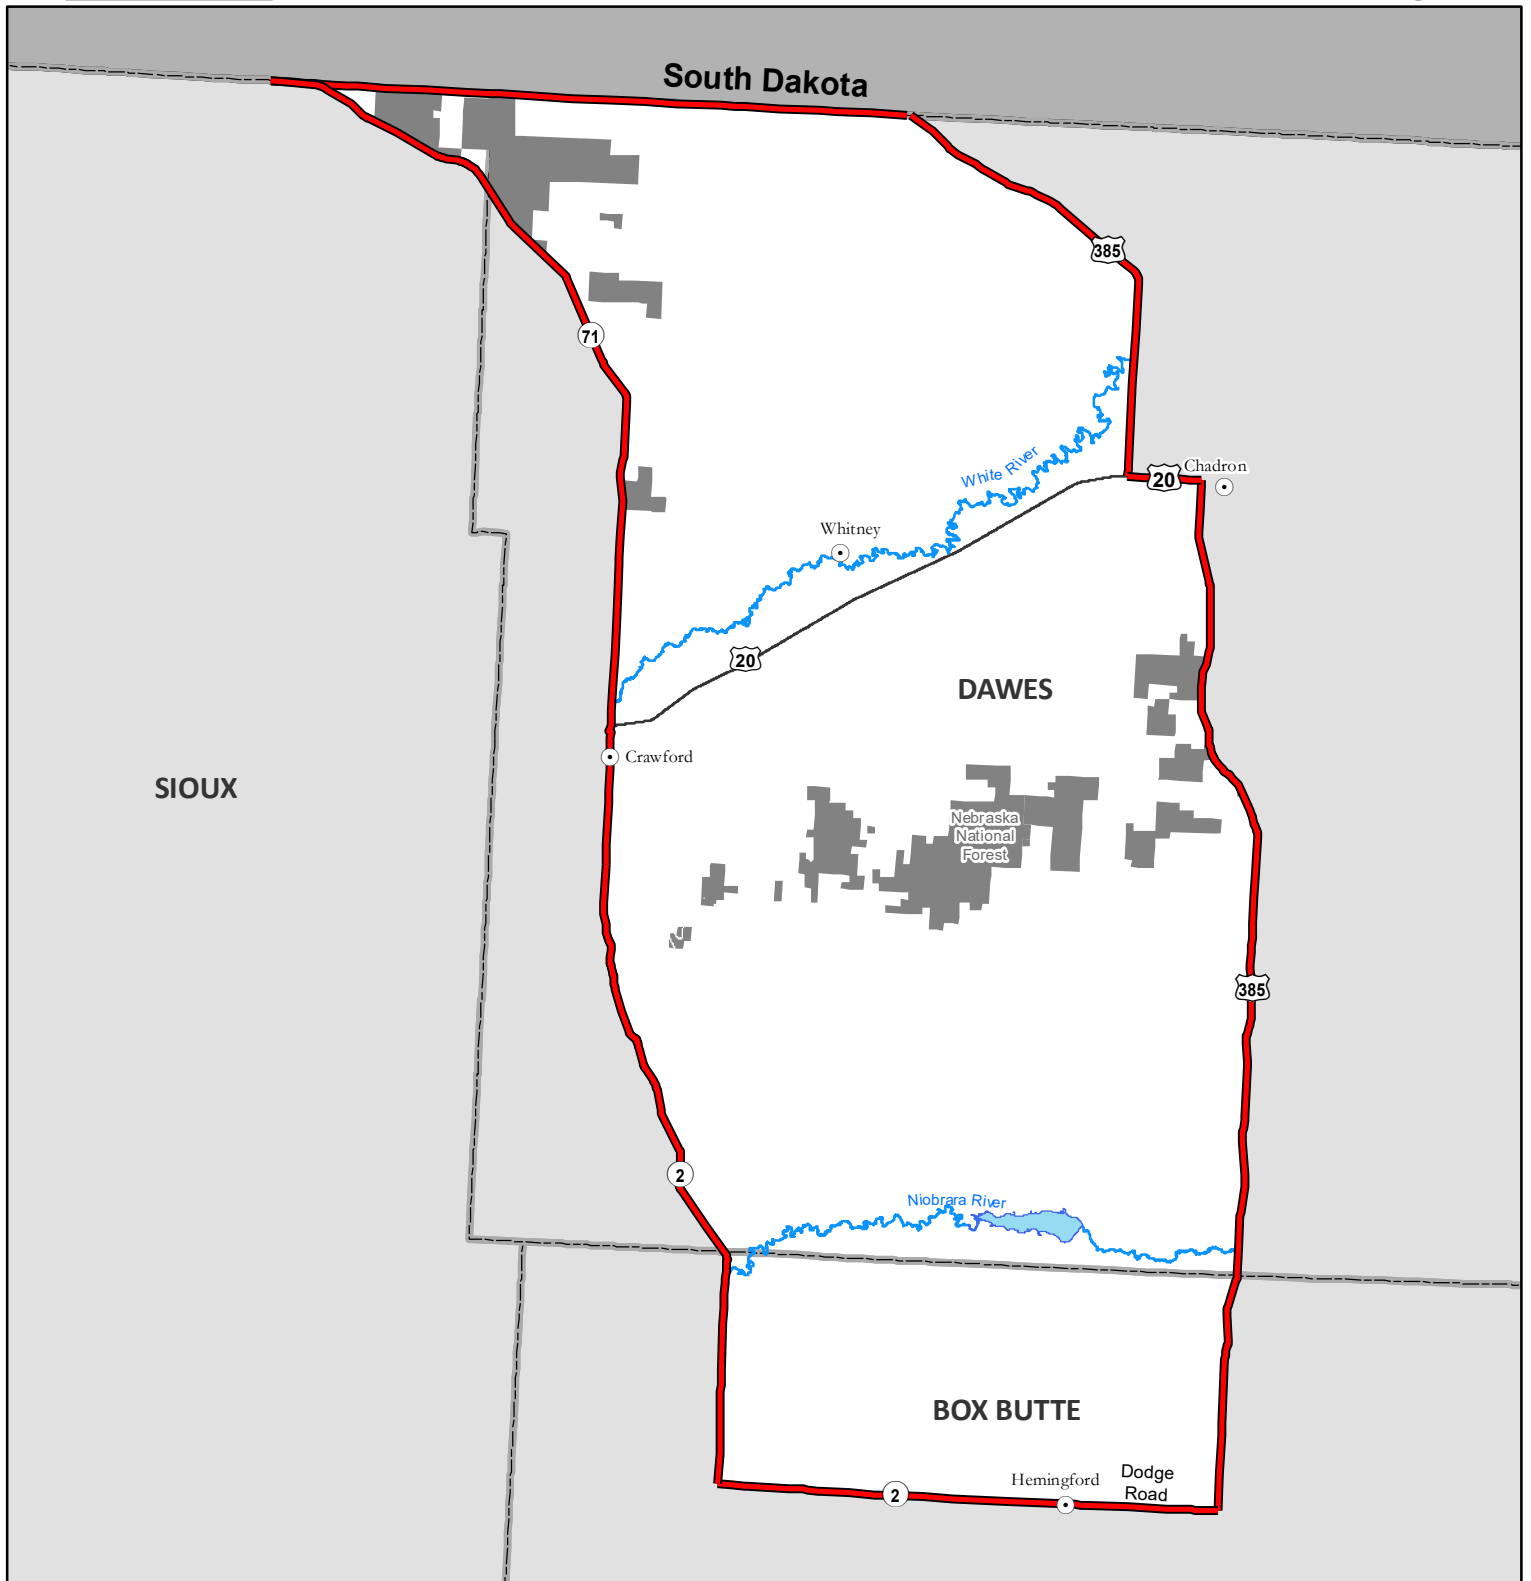

2018 Ash Creek Elk Unit

MANAGEMENT UNIT DESCRIPTION - Land in Nebraska east of Neb. Hwy. 71, north of Neb. Hwy. 2 and west of U.S. Hwy. 385.