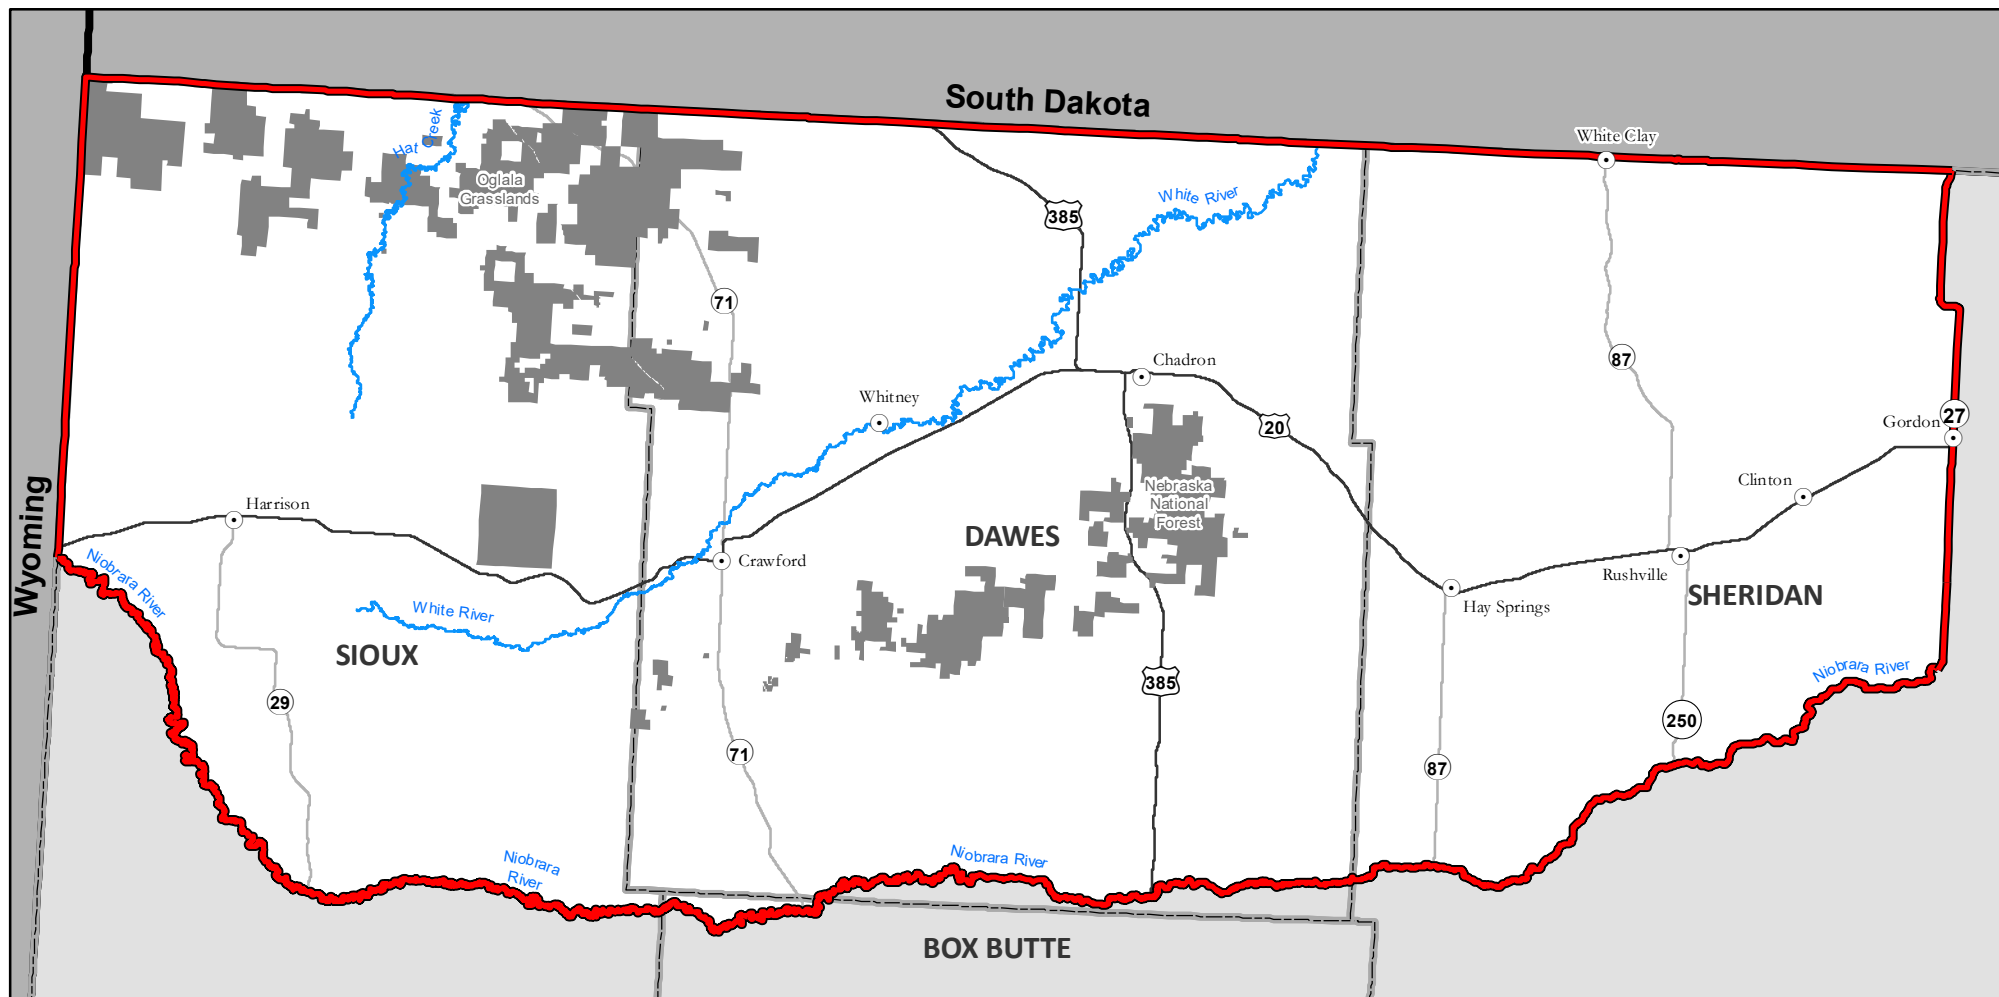

2018 Pine Ridge and Pine Ridge Whitetail Deer Unit

MANAGEMENT UNIT DESCRIPTION - Persons holding a Pine Ridge Unit permit may hunt areas of Box Butte, Dawes, Sheridan and Sioux counties north of the Niobrara River and west of Nebraska Highway 27.

NOTES -

- **Mule Deer Protection Zone:** Pine Ridge unit closed to antlerless mule deer harvest in all seasons, except those persons hunting under the authority of a landowner permit are exempt.