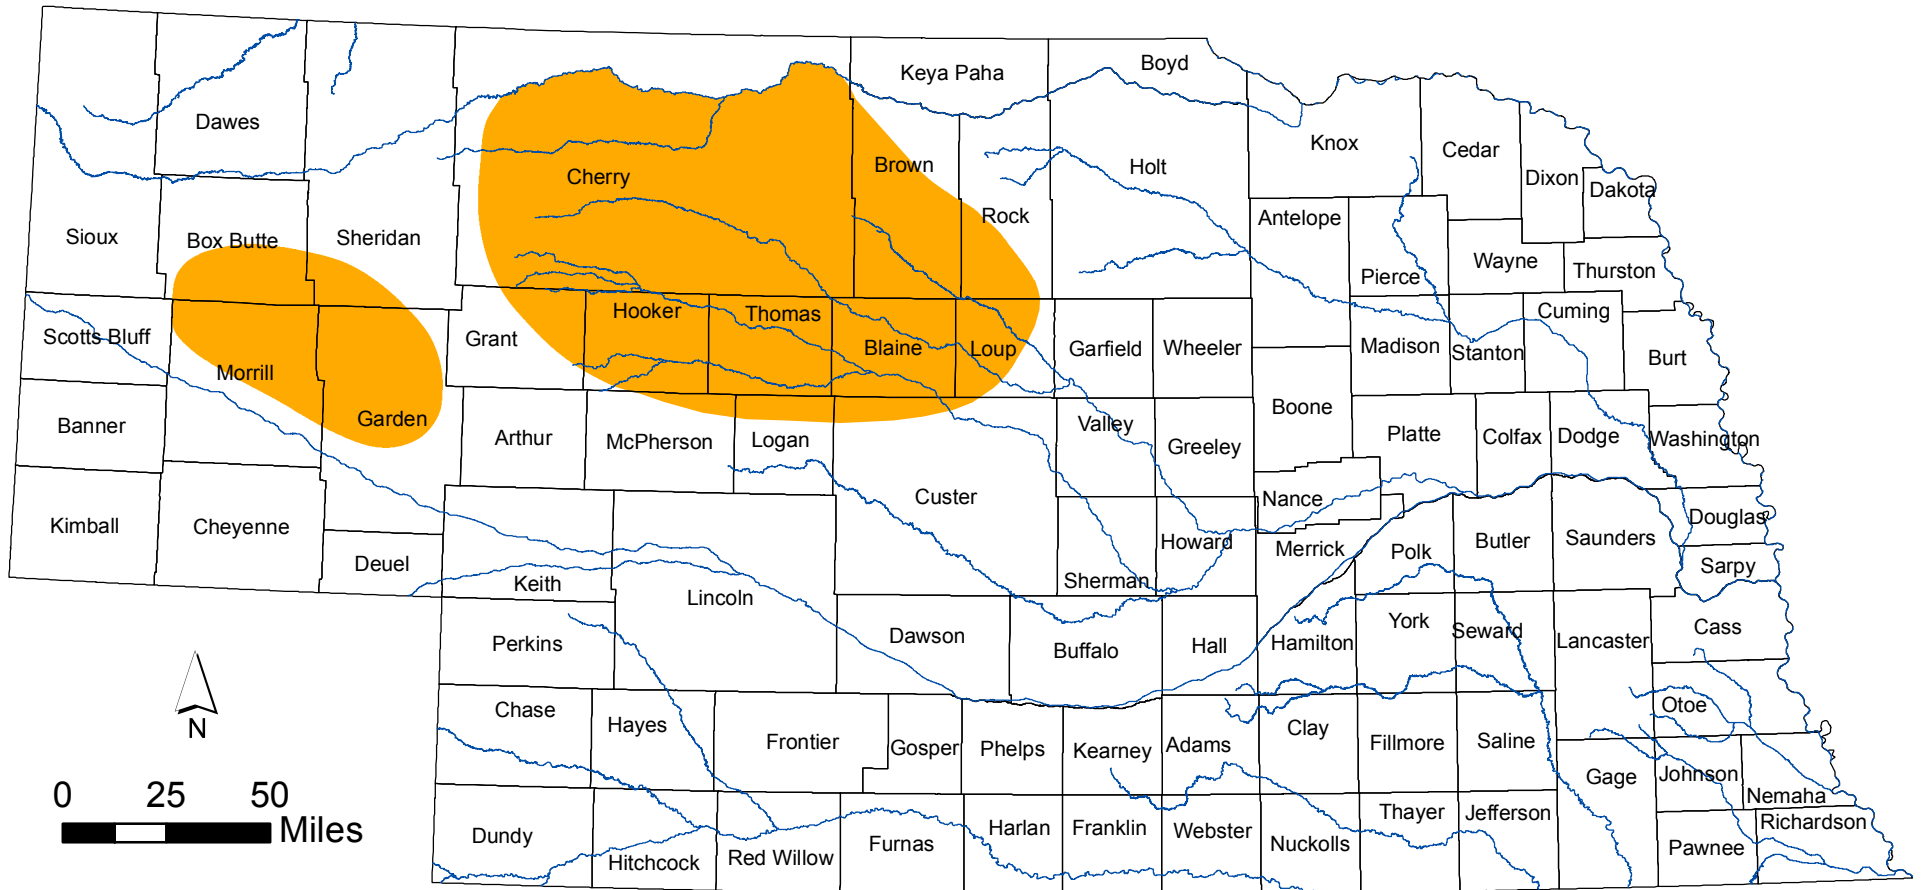

Estimated Current Range of Blowout Penstemon (*Penstemon haydenii*)

Nebraska Natural Heritage Program,
Nebraska Game and Parks Commission
September 2012