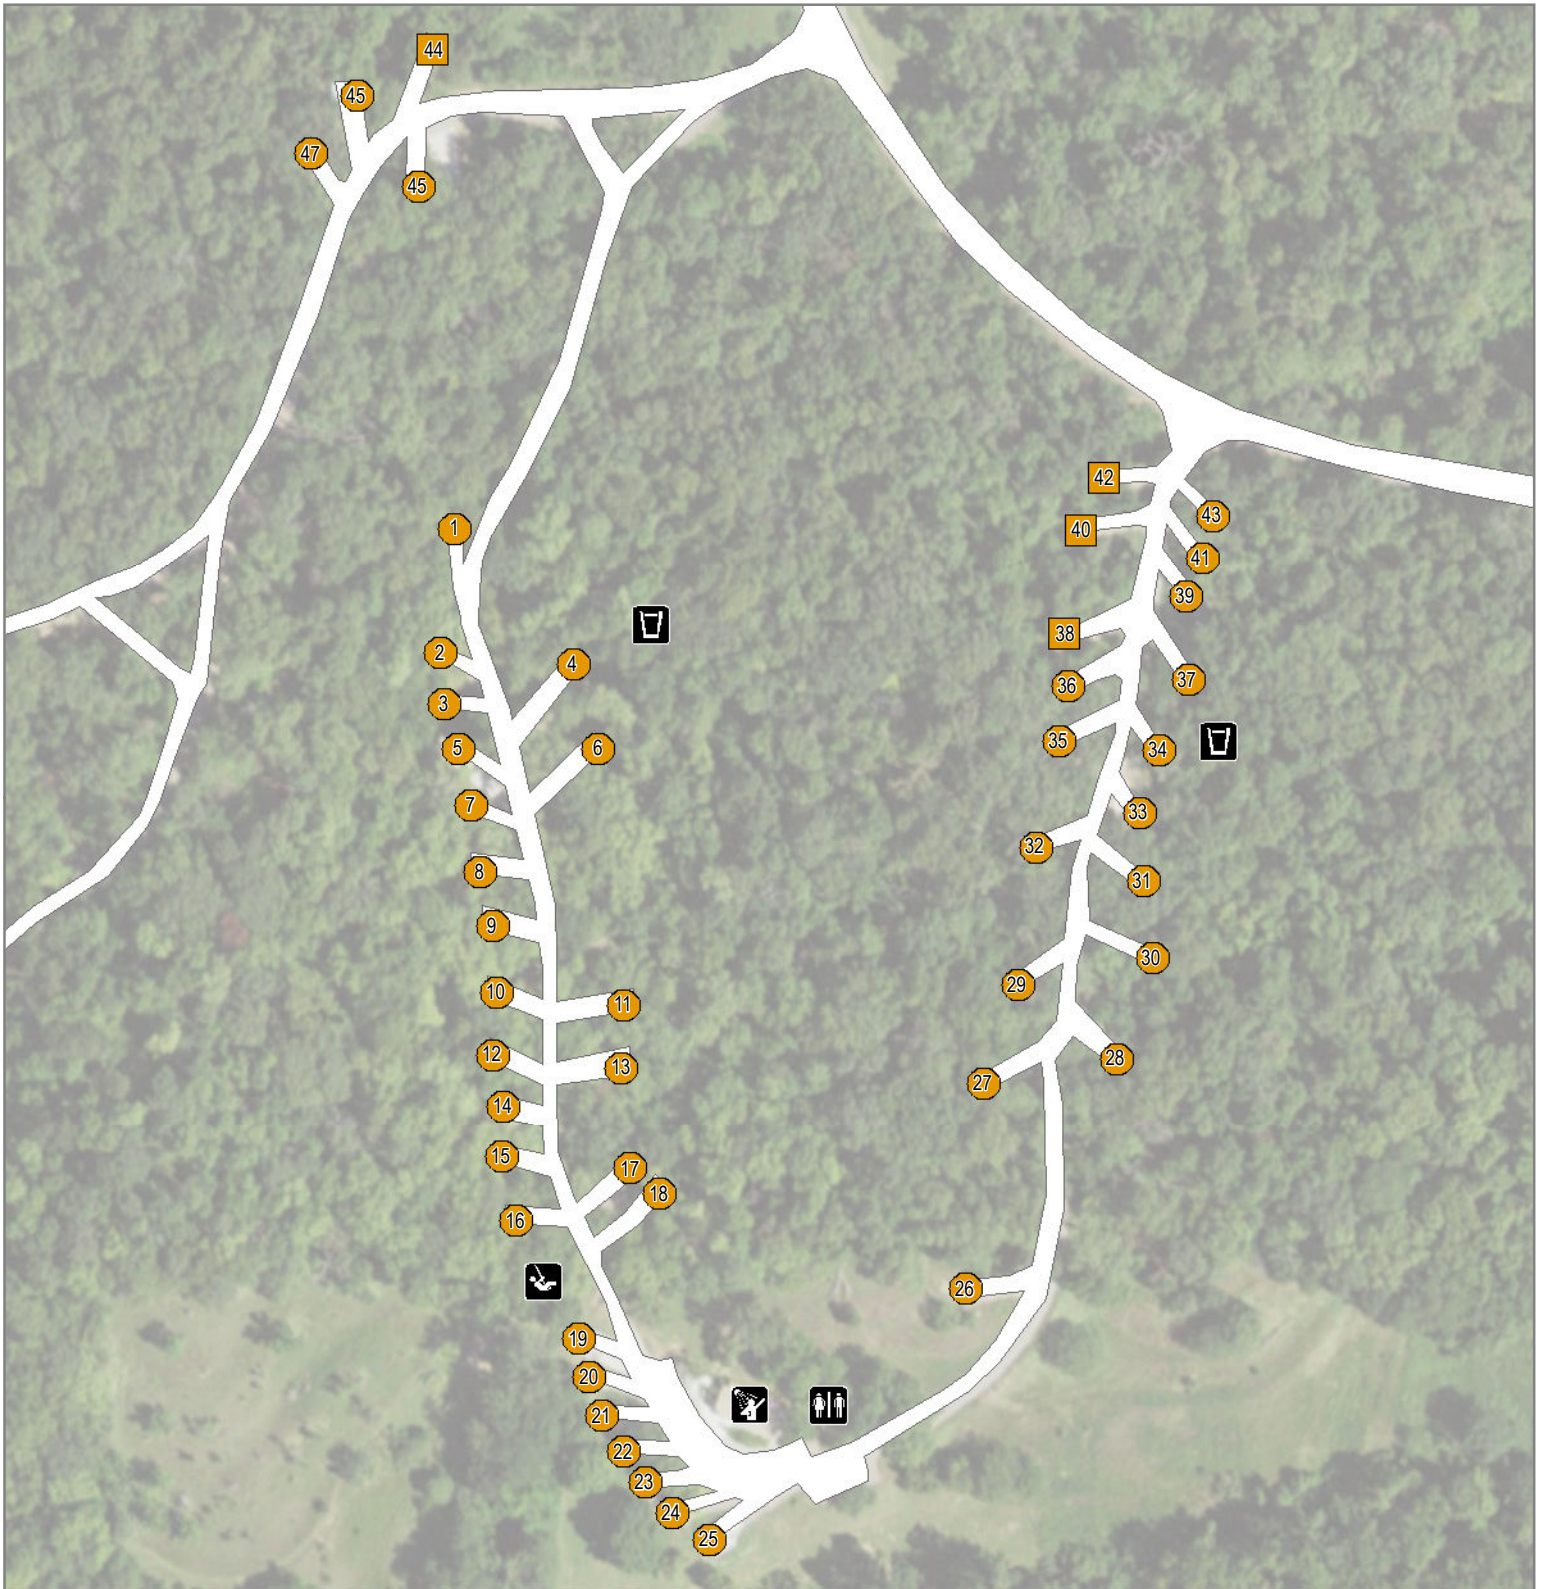

Indian Cave State Park

Hackberry Hollow Campground

- Water
- Playground
- Restroom
- Shower
- Reservation, 30 AMP
- Reservation, 50 AMP
- NGPC Property Areas