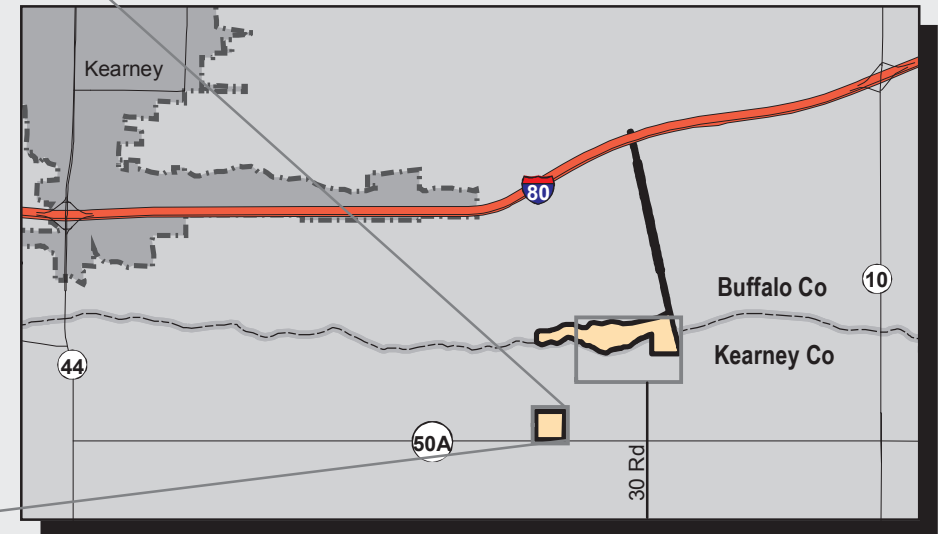

FORT KEARNY STATE RECREATION AREA

Fort Kearny State Recreation Area Road/30Rd

Hike/Bike Trail

- | | |
|---------------------------|-----------------|
| ○ Non Reservation, 30 AMP | ♻️ Dump Station |
| □ Non Reservation, 50 AMP | 🏠 Kiosk |
| △ Non Reservation, No AMP | 🎡 Playground |
| ● Reservation, 30 AMP | 🚻 Restroom |
| ■ Reservation, 50 AMP | 🏠 Shelter |
| ♿ ADA Fishing Pier | 🚿 Shower |
| ⊙ Disc Golf | 🏊 Swimming |
| 🚰 Drinking Water | 🚶 Trailhead |
| | ⋯ Trails |