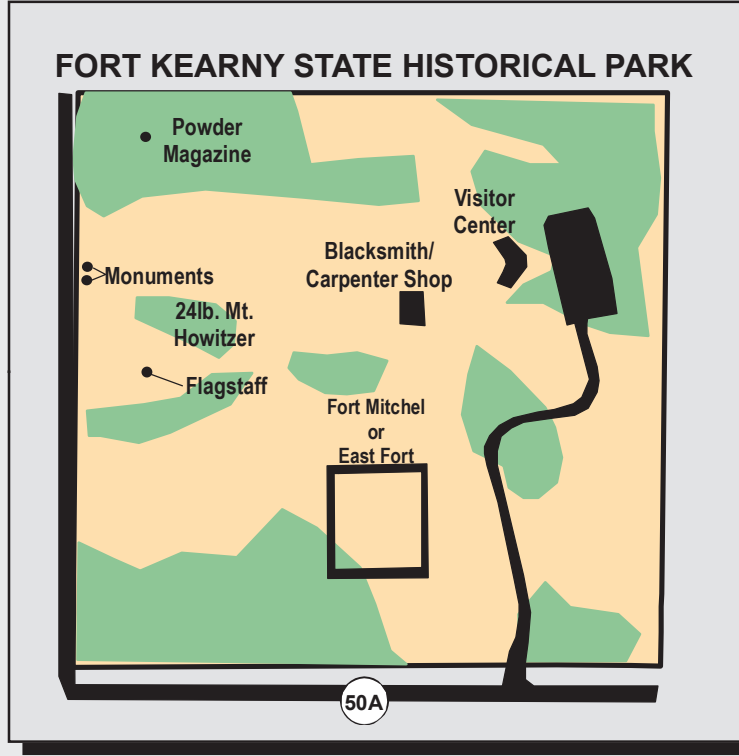

FORT KEARNY STATE RECREATION AREA

Fort Kearny State Recreation Area Road/30Rd

Hike/Bike Trail

- | | |
|---------------------------|-----------------|
| ○ Non Reservation, 30 AMP | ♻️ Dump Station |
| □ Non Reservation, 50 AMP | 🏠 Kiosk |
| △ Non Reservation, No AMP | 🎡 Playground |
| ● Reservation, 30 AMP | 🚻 Restroom |
| ■ Reservation, 50 AMP | 🏠 Shelter |
| ♿ ADA Fishing Pier | 🚿 Shower |
| ⊙ Disc Golf | 🏊 Swimming |
| 🚰 Drinking Water | 🚶 Trailhead |
| | ⋯ Trails |