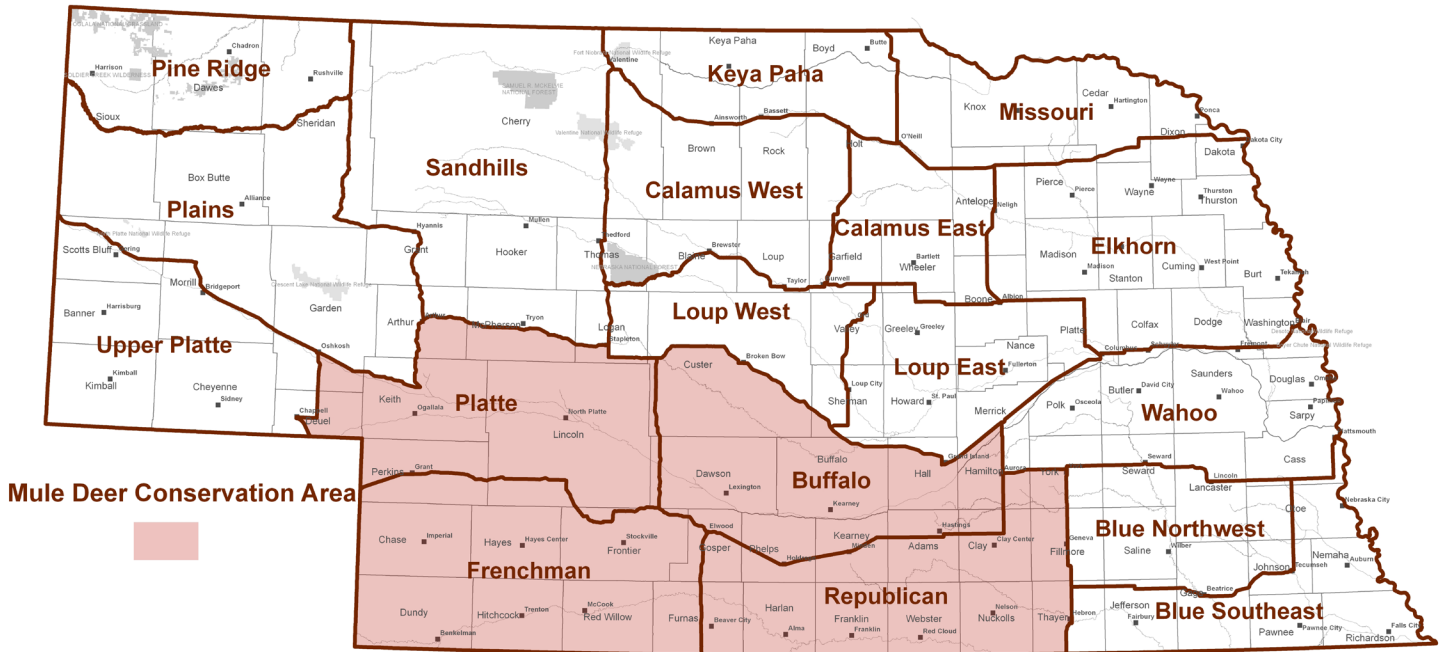

2017 Mule Deer Conservation Area Restrictions

Muzzleloader and Restricted Statewide Buck permits are not valid for any mule deer within the Mule Deer Conservation Area. Nonresident Restricted Youth permit is not valid in Frenchman, Platte and Republican units.

Season Dates:

Muzzleloader

Dec. 1 - 31, 2017

November Firearm

Nov. 11 - 19, 2017