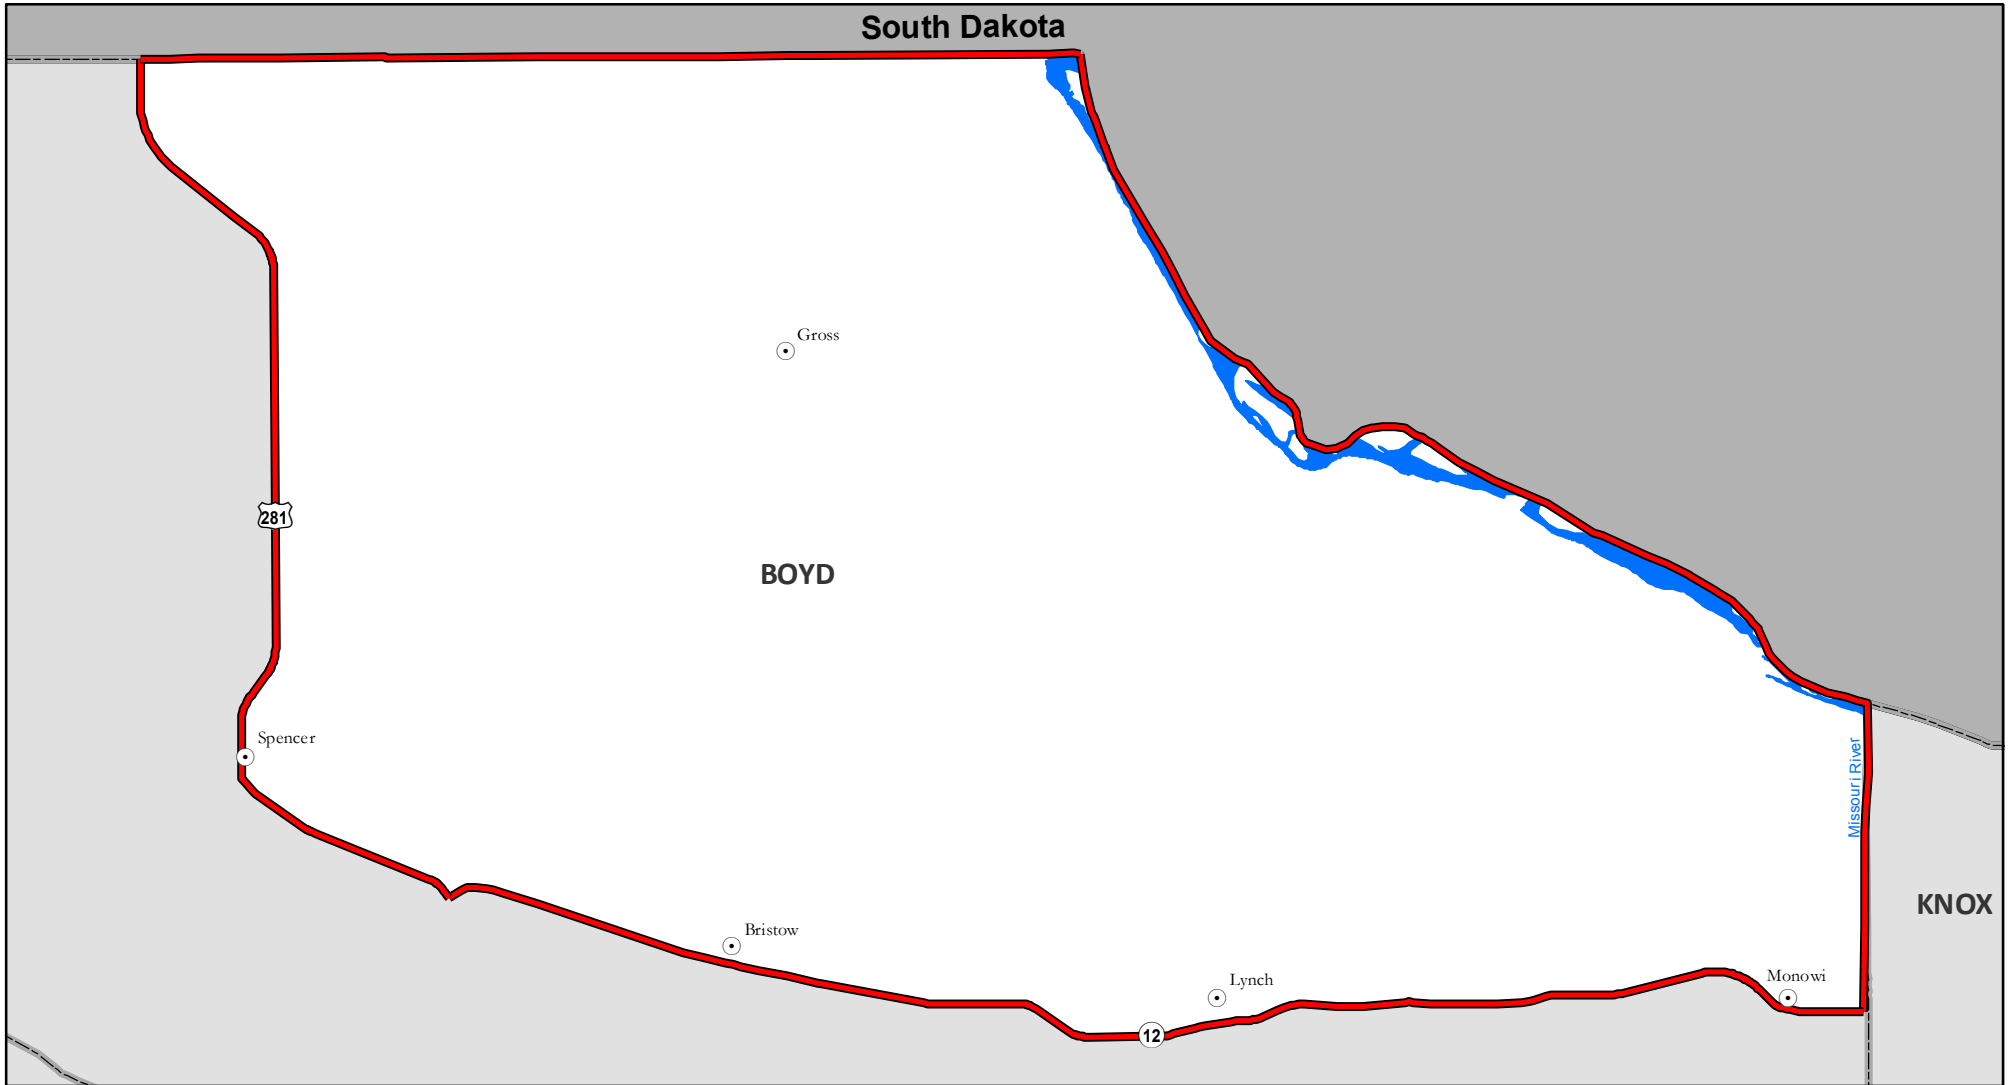

2017 Boyd Elk Unit

MANAGEMENT UNIT DESCRIPTION - Land in the portion of Boyd County east of U.S. Hwy. 281 and north of Neb. Hwy. 12.