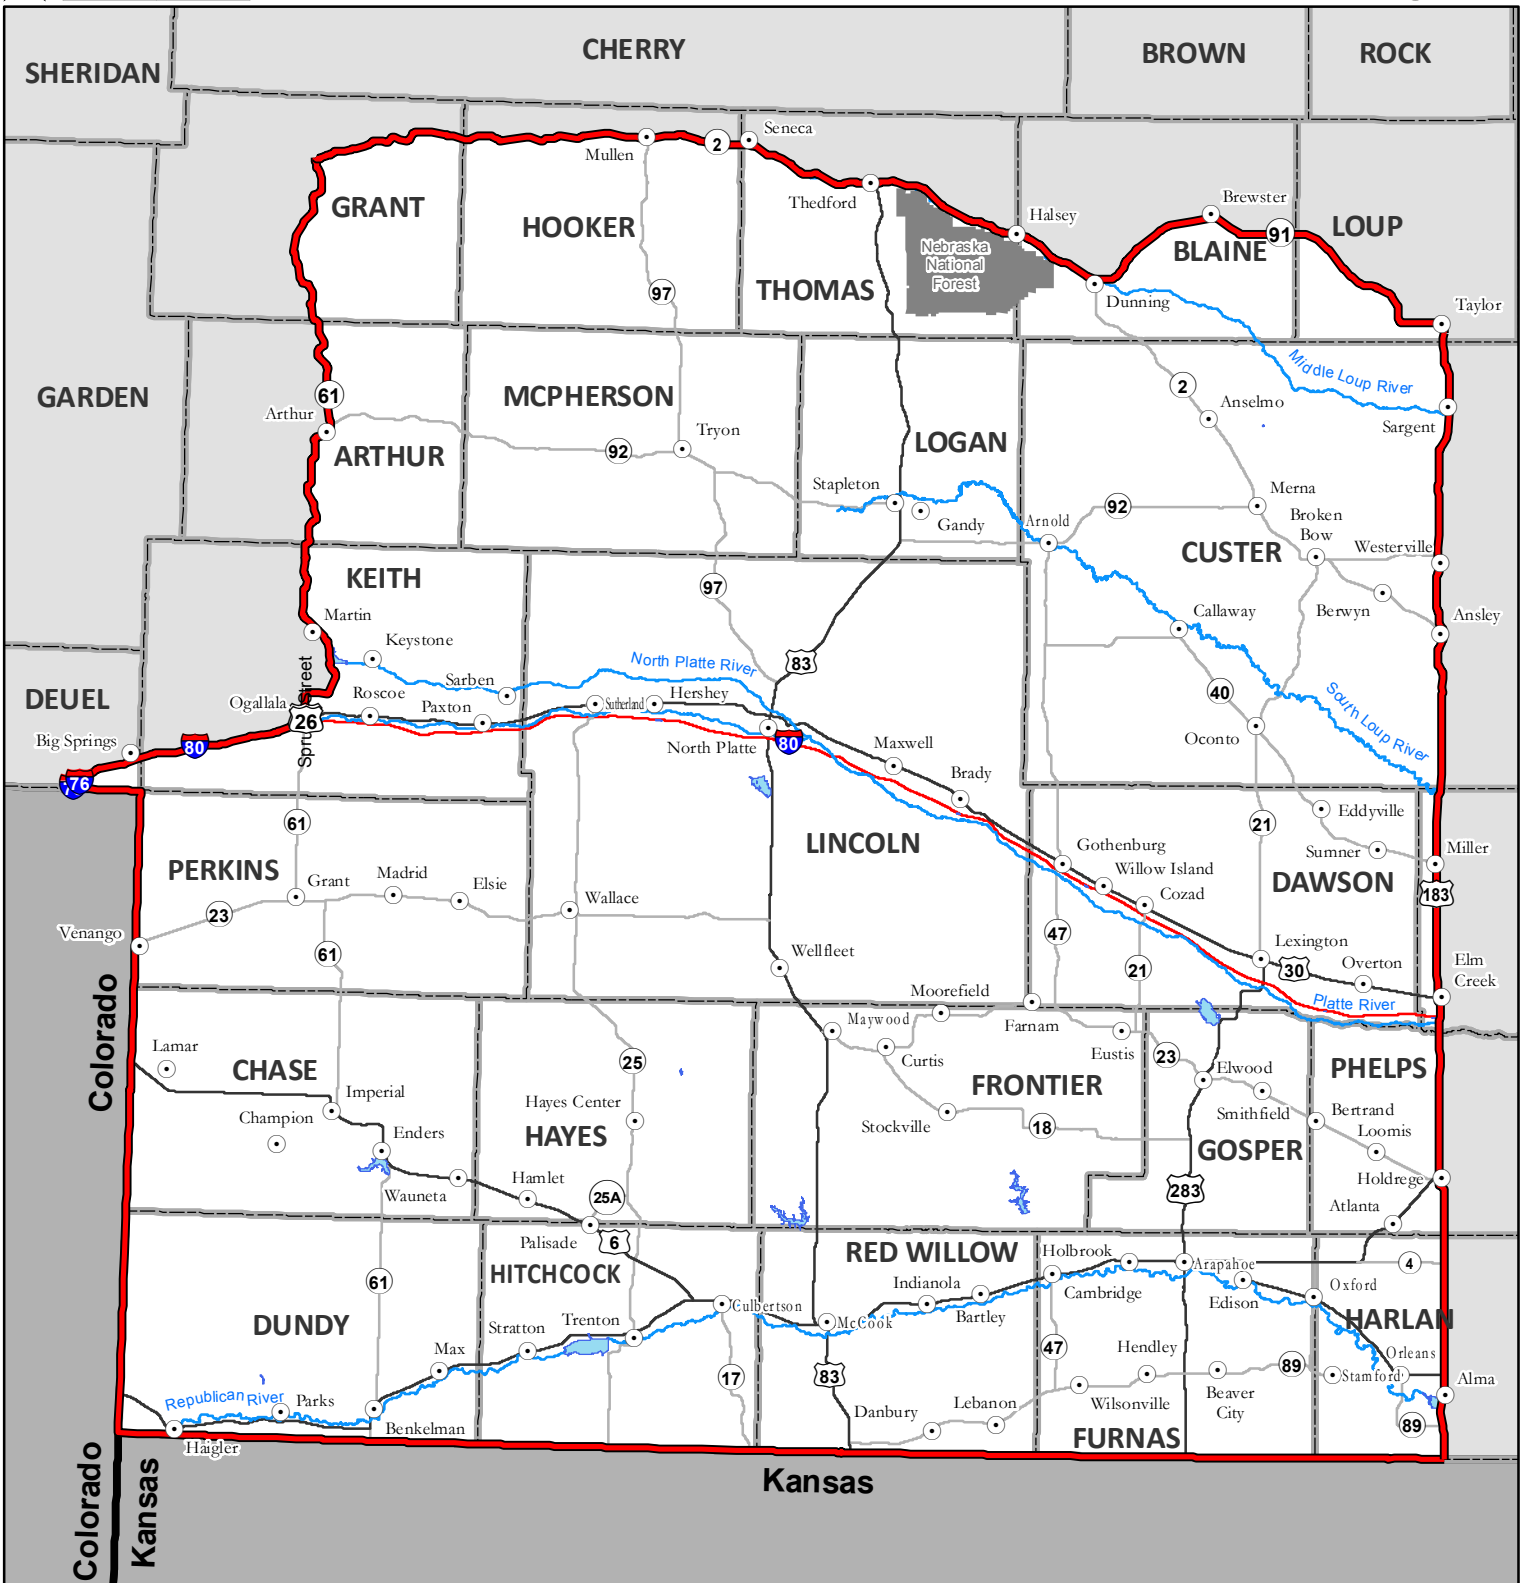

# 2017 Box Elder Elk Unit

**MANAGEMENT UNIT DESCRIPTION** - Land in Nebraska north of the Nebraska-Kansas border, west of U.S. Hwy. 183, south of Neb. highways 91 and 2, east of Neb. Hwy. 61, southeast of Interstates 80 and 76, and east of the Nebraska-Colorado border.