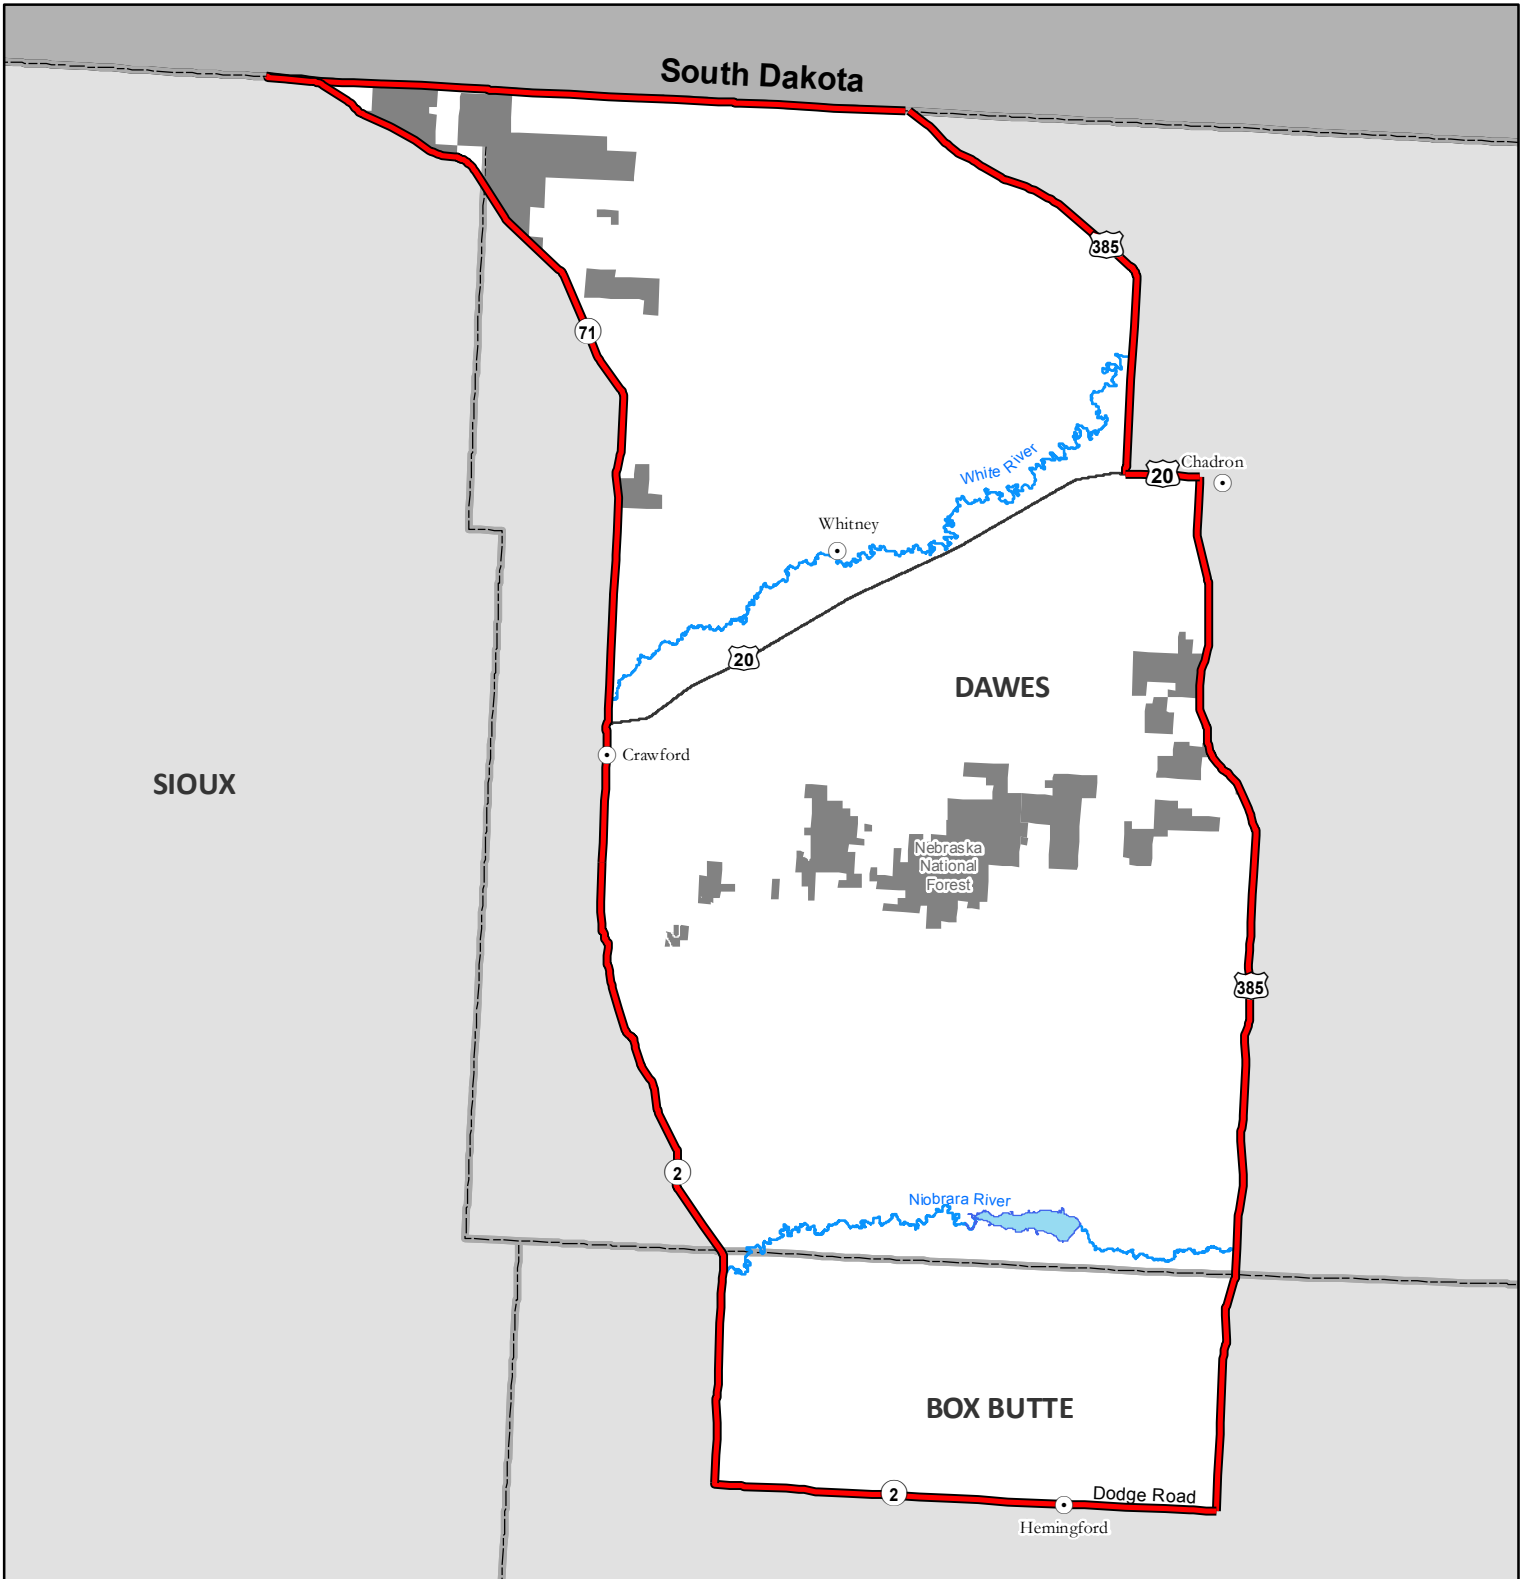

# 2017 Ash Creek Elk Unit

**MANAGEMENT UNIT DESCRIPTION** - Land in Nebraska east of Neb. Hwy. 71, north of Neb. Hwy. 2 and west of U.S. Hwy. 385.