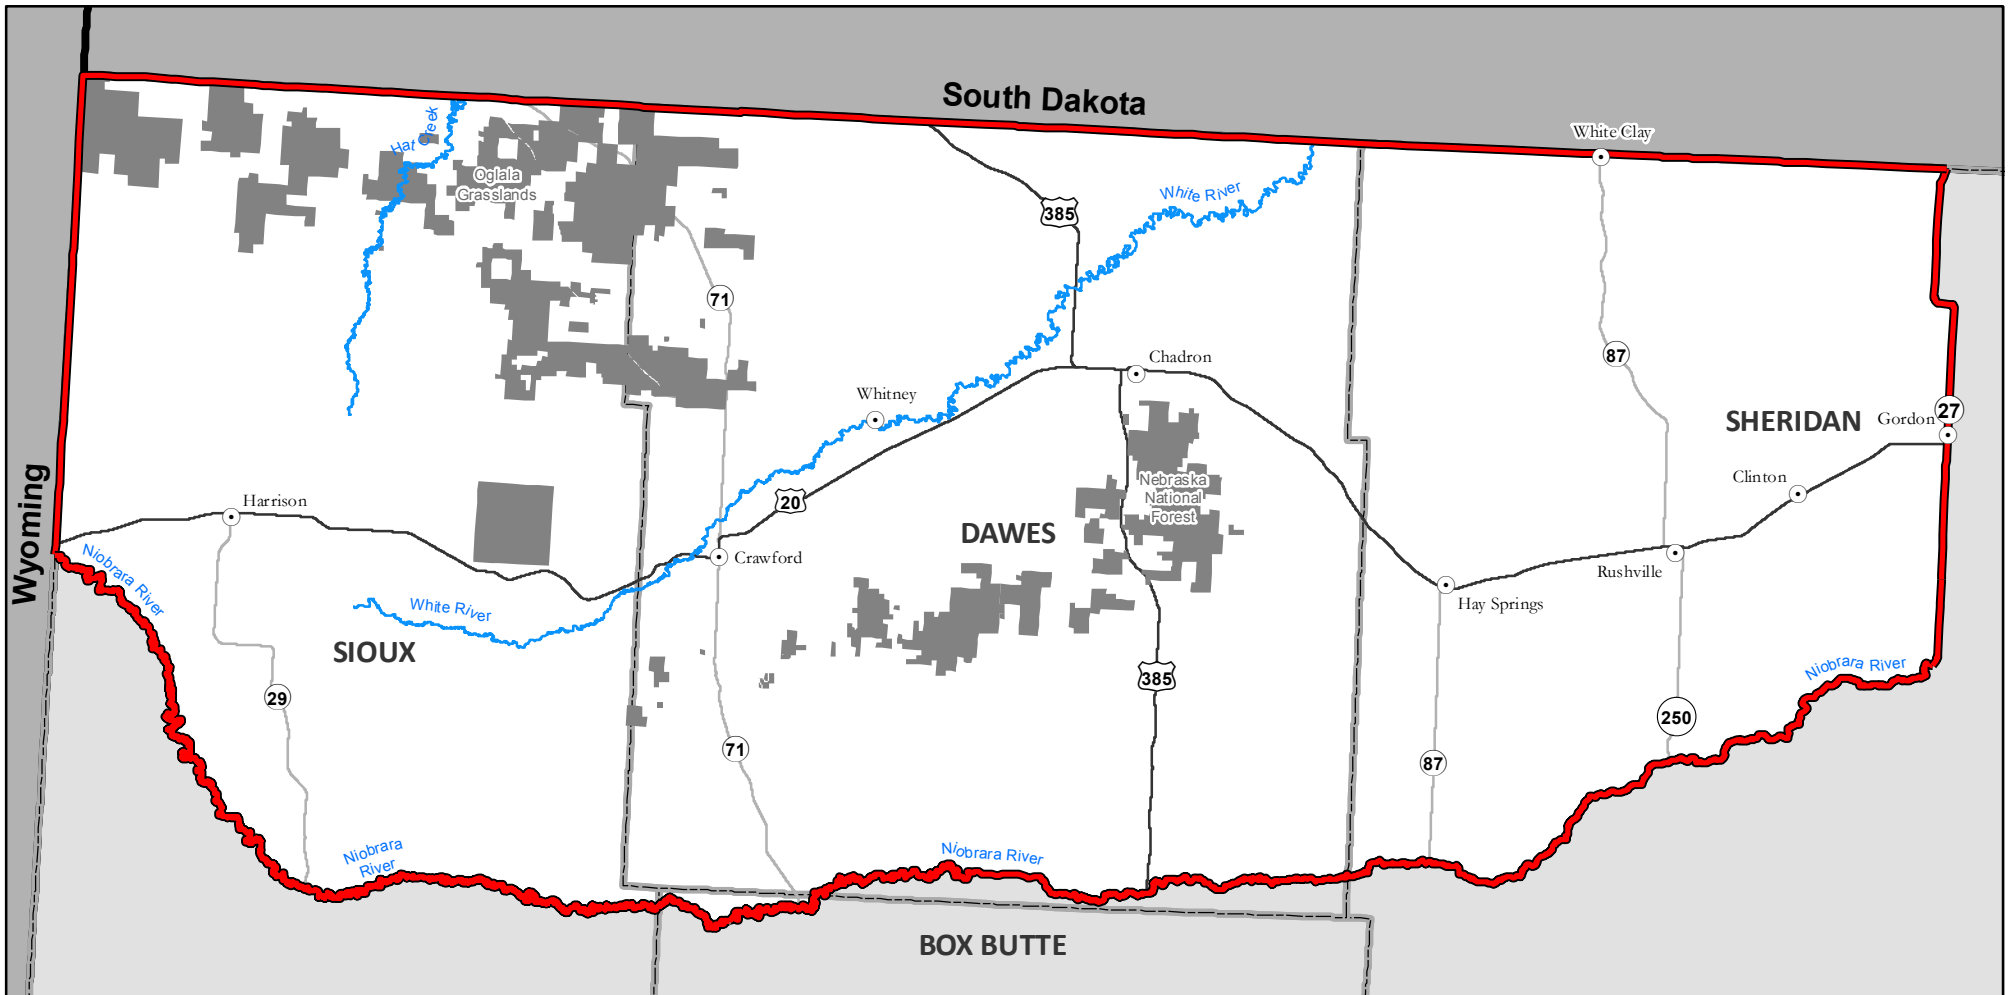

2017 Pine Ridge Deer Management Unit

MANAGEMENT UNIT DESCRIPTION - Persons holding a Pine Ridge Unit permit may hunt areas of Box Butte, Dawes, Sheridan and Sioux counties north of the Niobrara River and west of Nebraska Highway 27.

NOTES -

- **Mule Deer Protection Zone:** (Whole Unit) Closed to antlerless mule deer harvest in all seasons, except those persons hunting under the authority of a landowner permit are exempt.