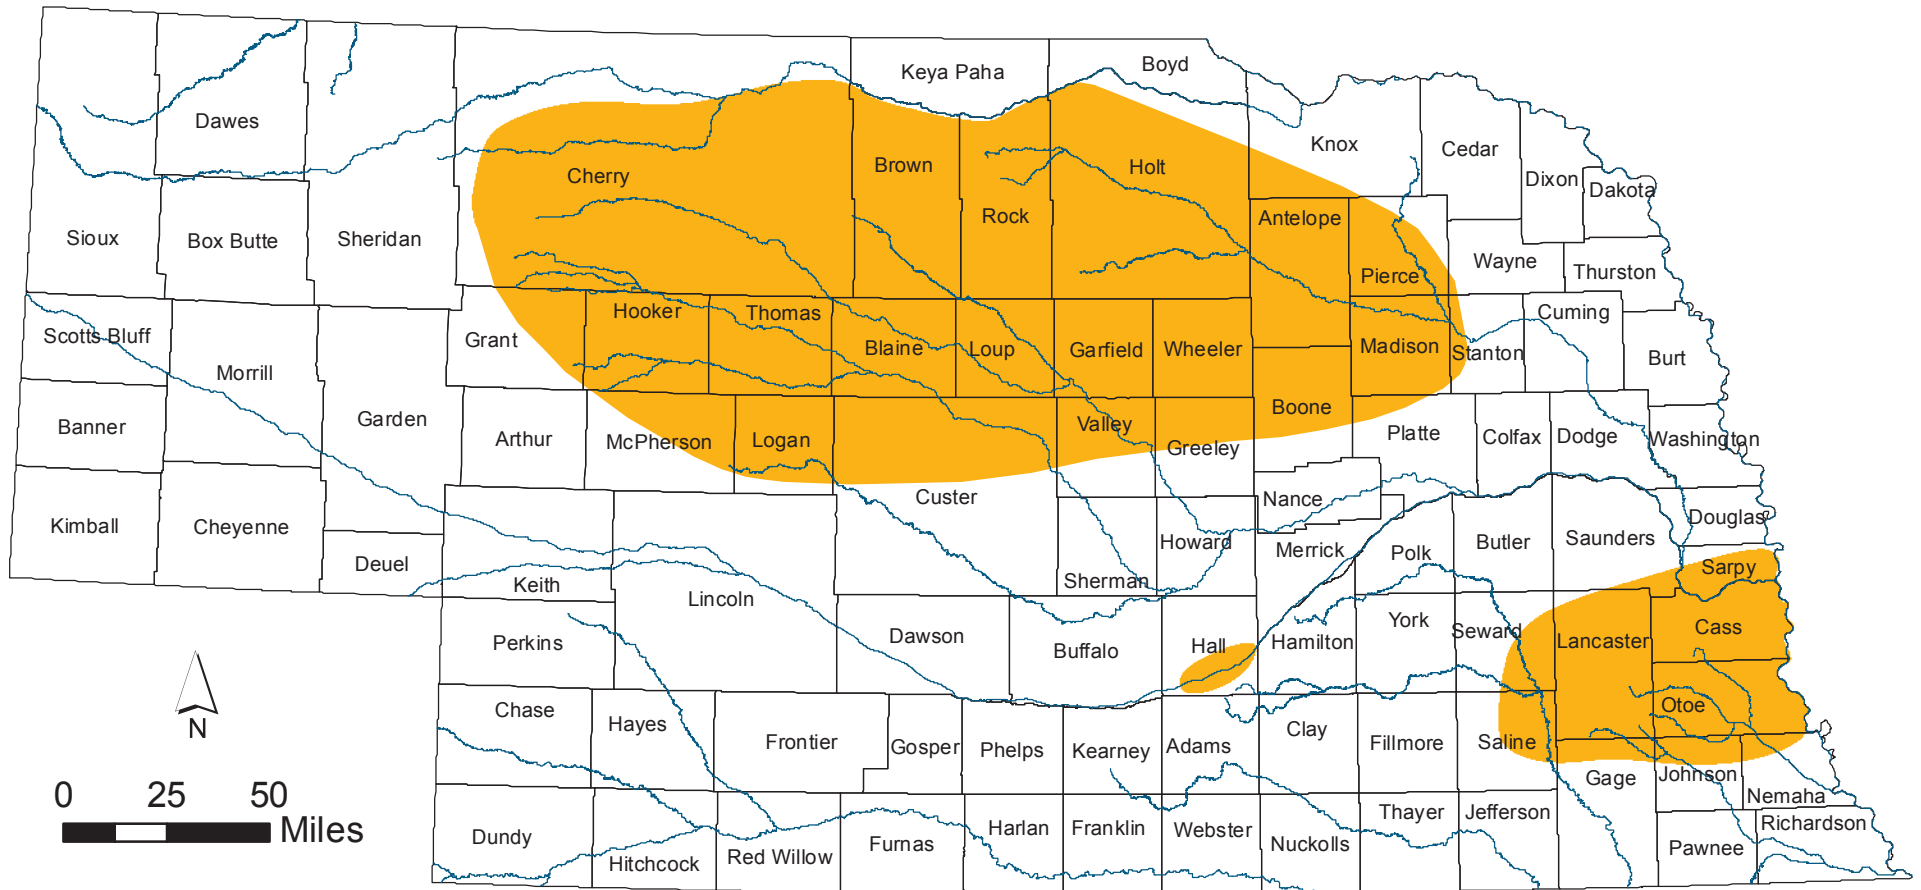

# Estimated Current Range of Western Prairie Fringed Orchid (*Platanthera praeclara*)

Nebraska Natural Heritage Program,  
Nebraska Game and Parks Commission  
January 2017