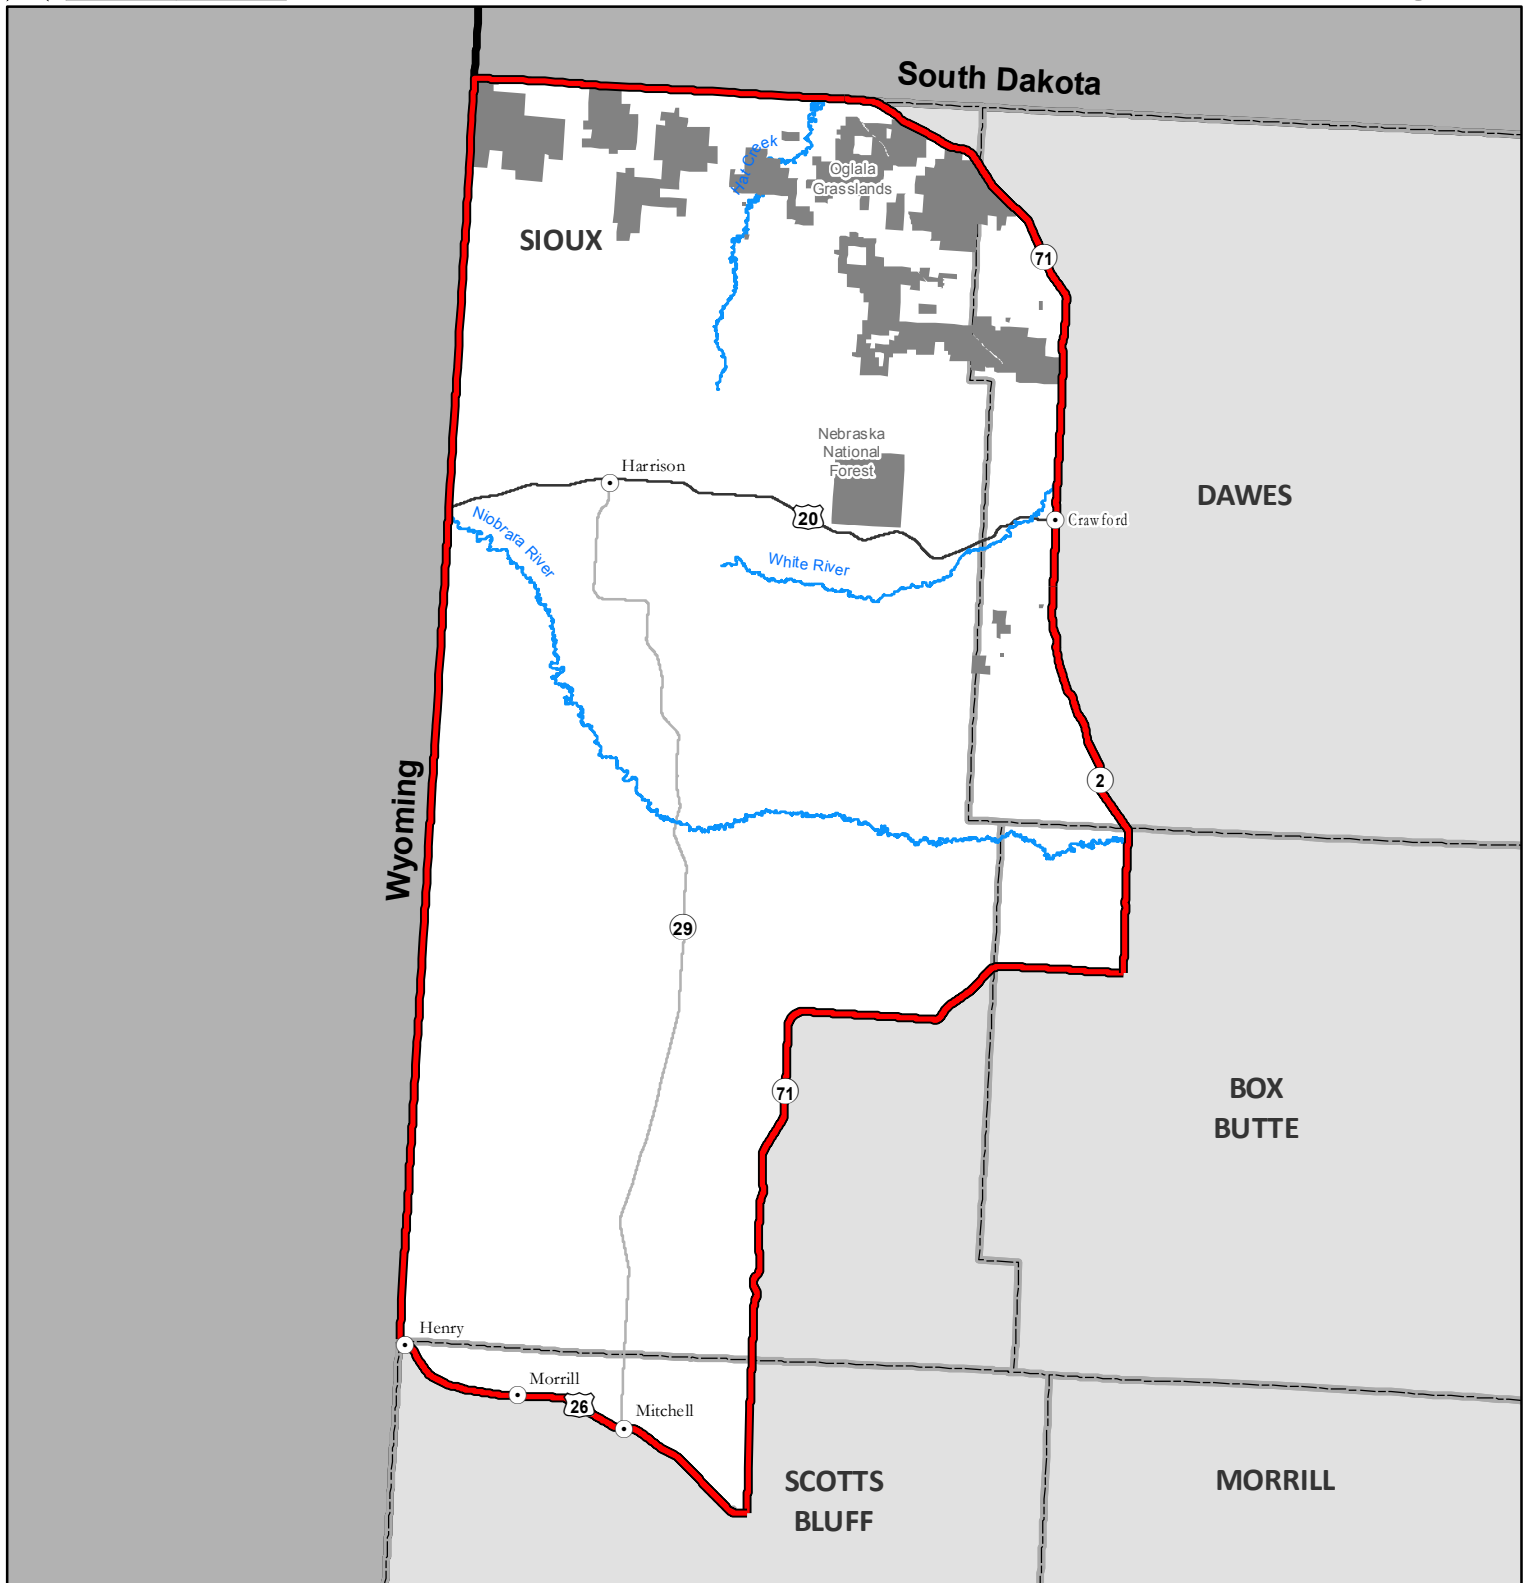

2016 Hat Creek Elk Unit

MANAGEMENT UNIT DESCRIPTION - Land in Scotts Bluff, Box Butte, Dawes and Sioux counties north of U.S. Hwy. 26 and west of Neb. highways 71 and 2.