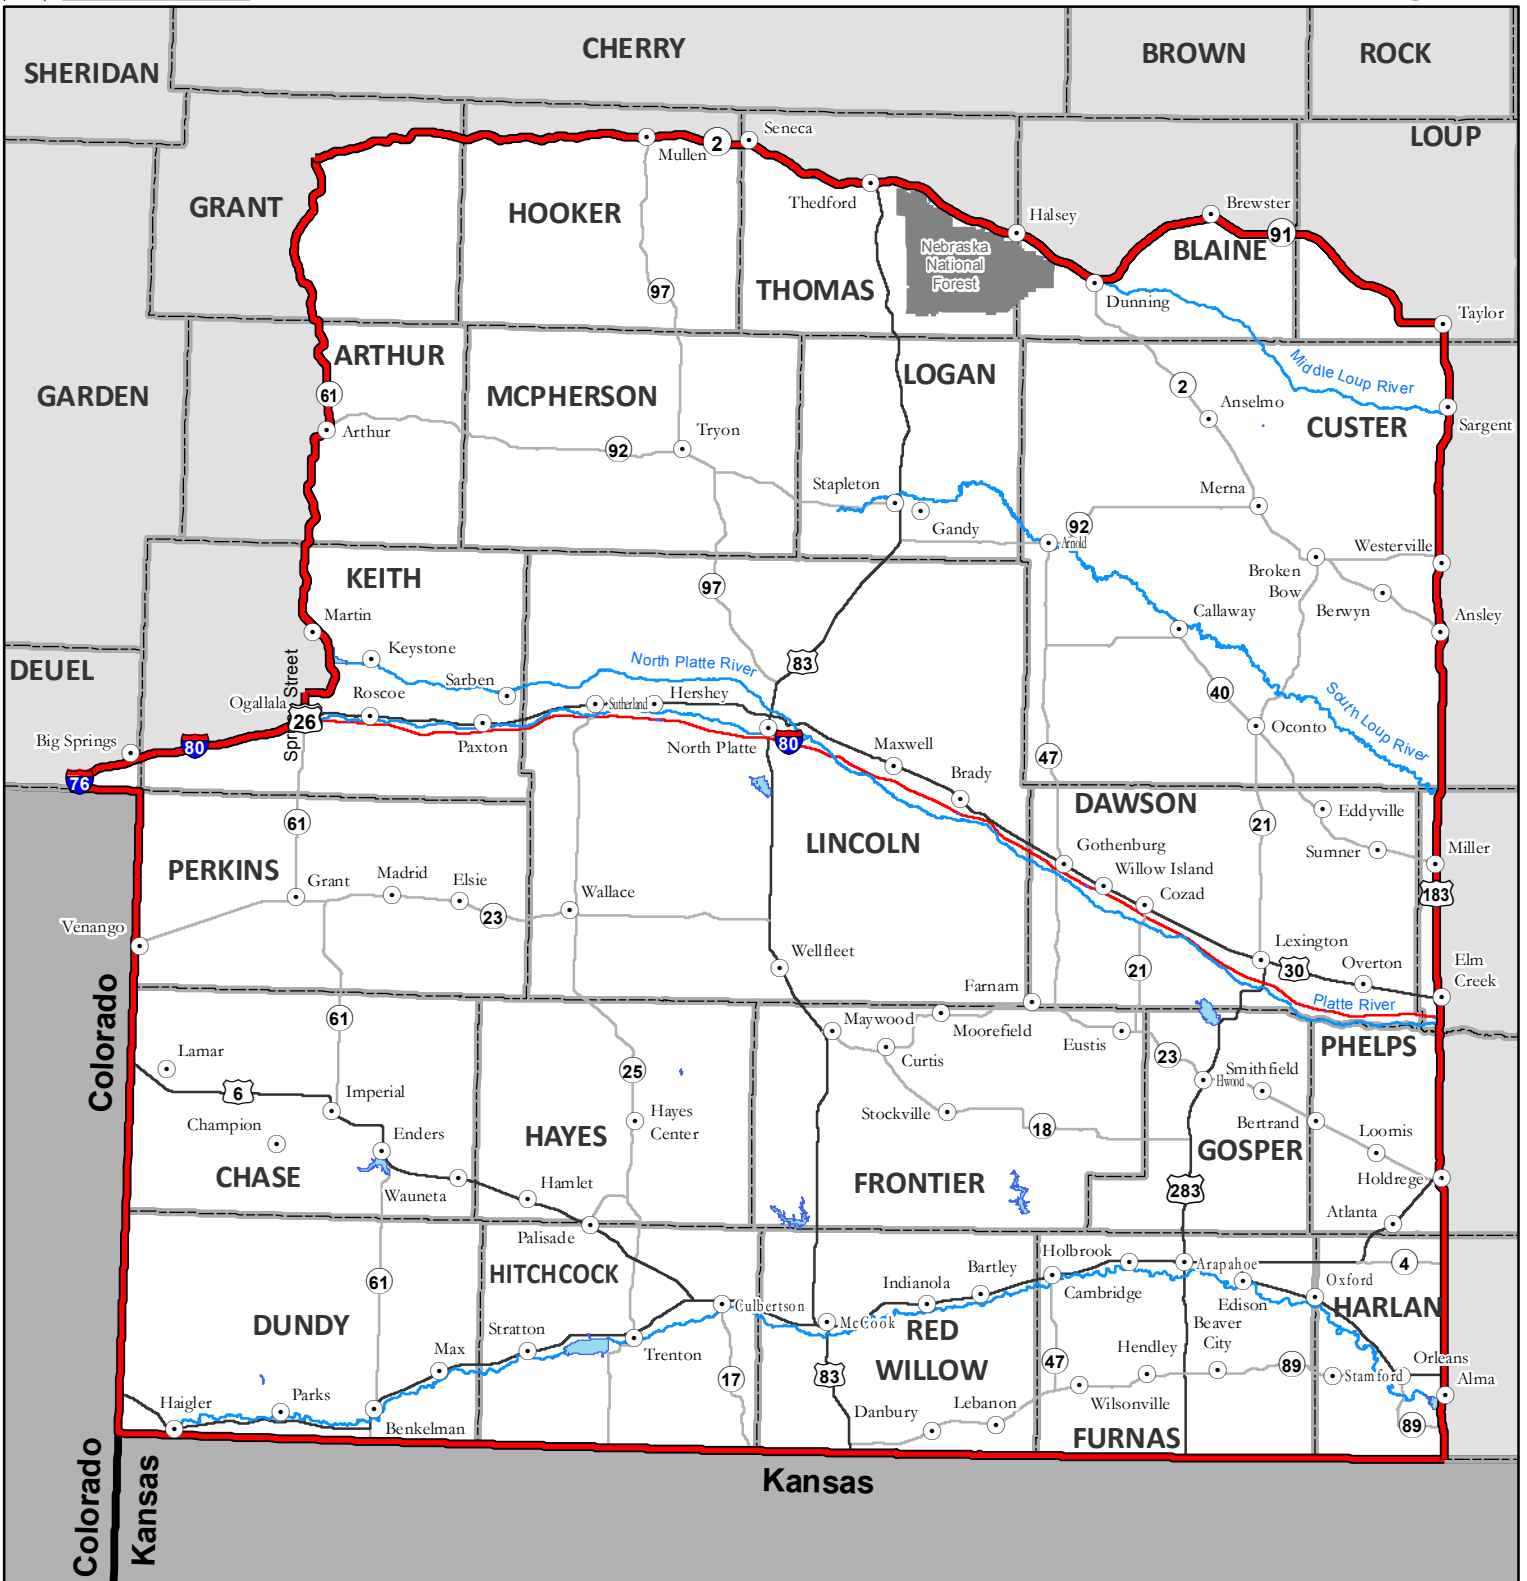

# 2016 Box Elder Elk Unit

**MANAGEMENT UNIT DESCRIPTION** - Land in Nebraska north of the Nebraska-Kansas border, west of U.S. Hwy. 183, south of Neb. highways 91 and 2, east of Neb. Hwy. 61, southeast of Interstates 80 and 76, and east of the Nebraska-Colorado border.