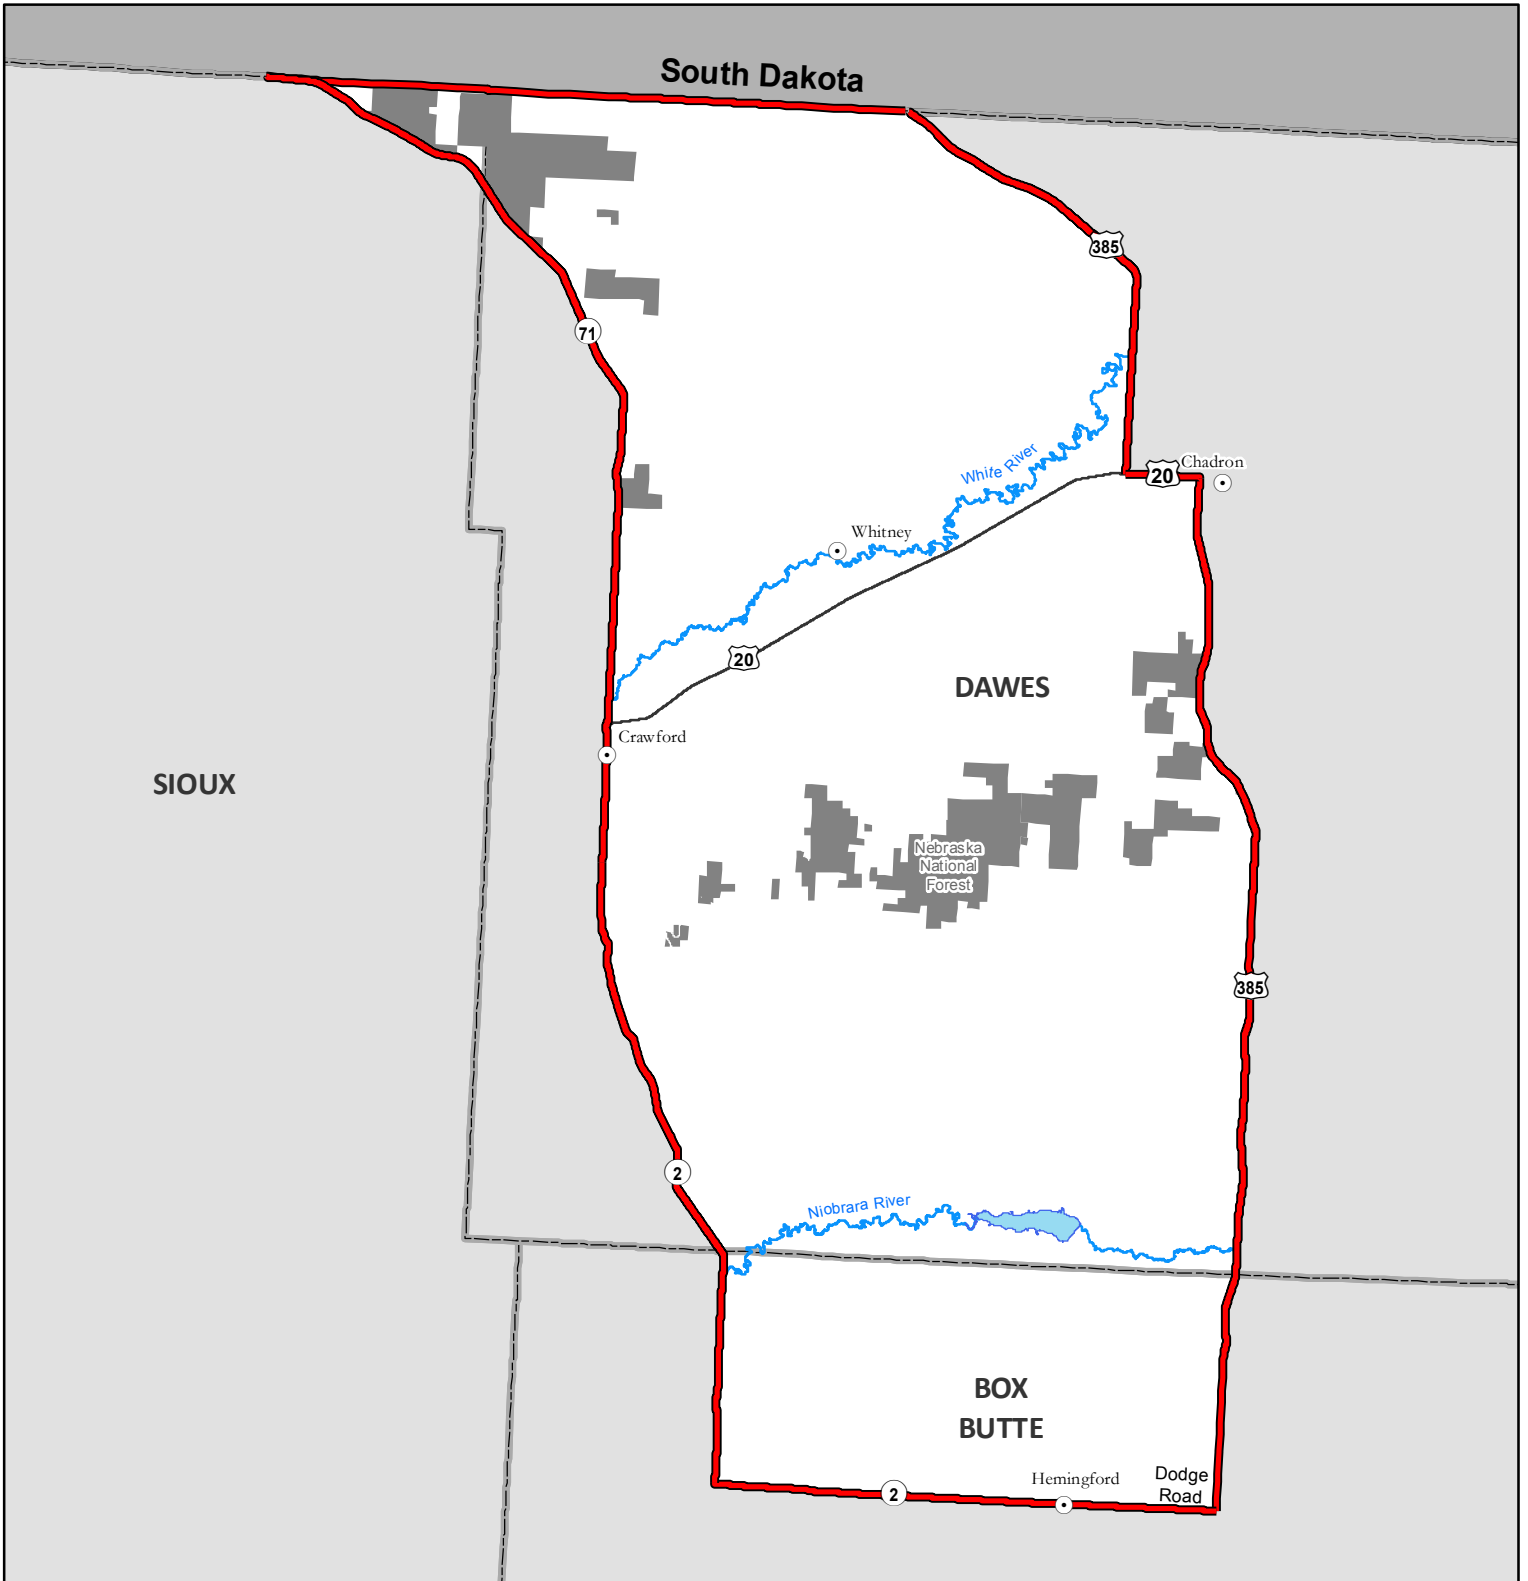

2016 Ash Creek Elk Unit

MANAGEMENT UNIT DESCRIPTION - Land in Nebraska east of Neb. Hwy. 71, north of Neb. Hwy. 2 and west of U.S. Hwy. 385.