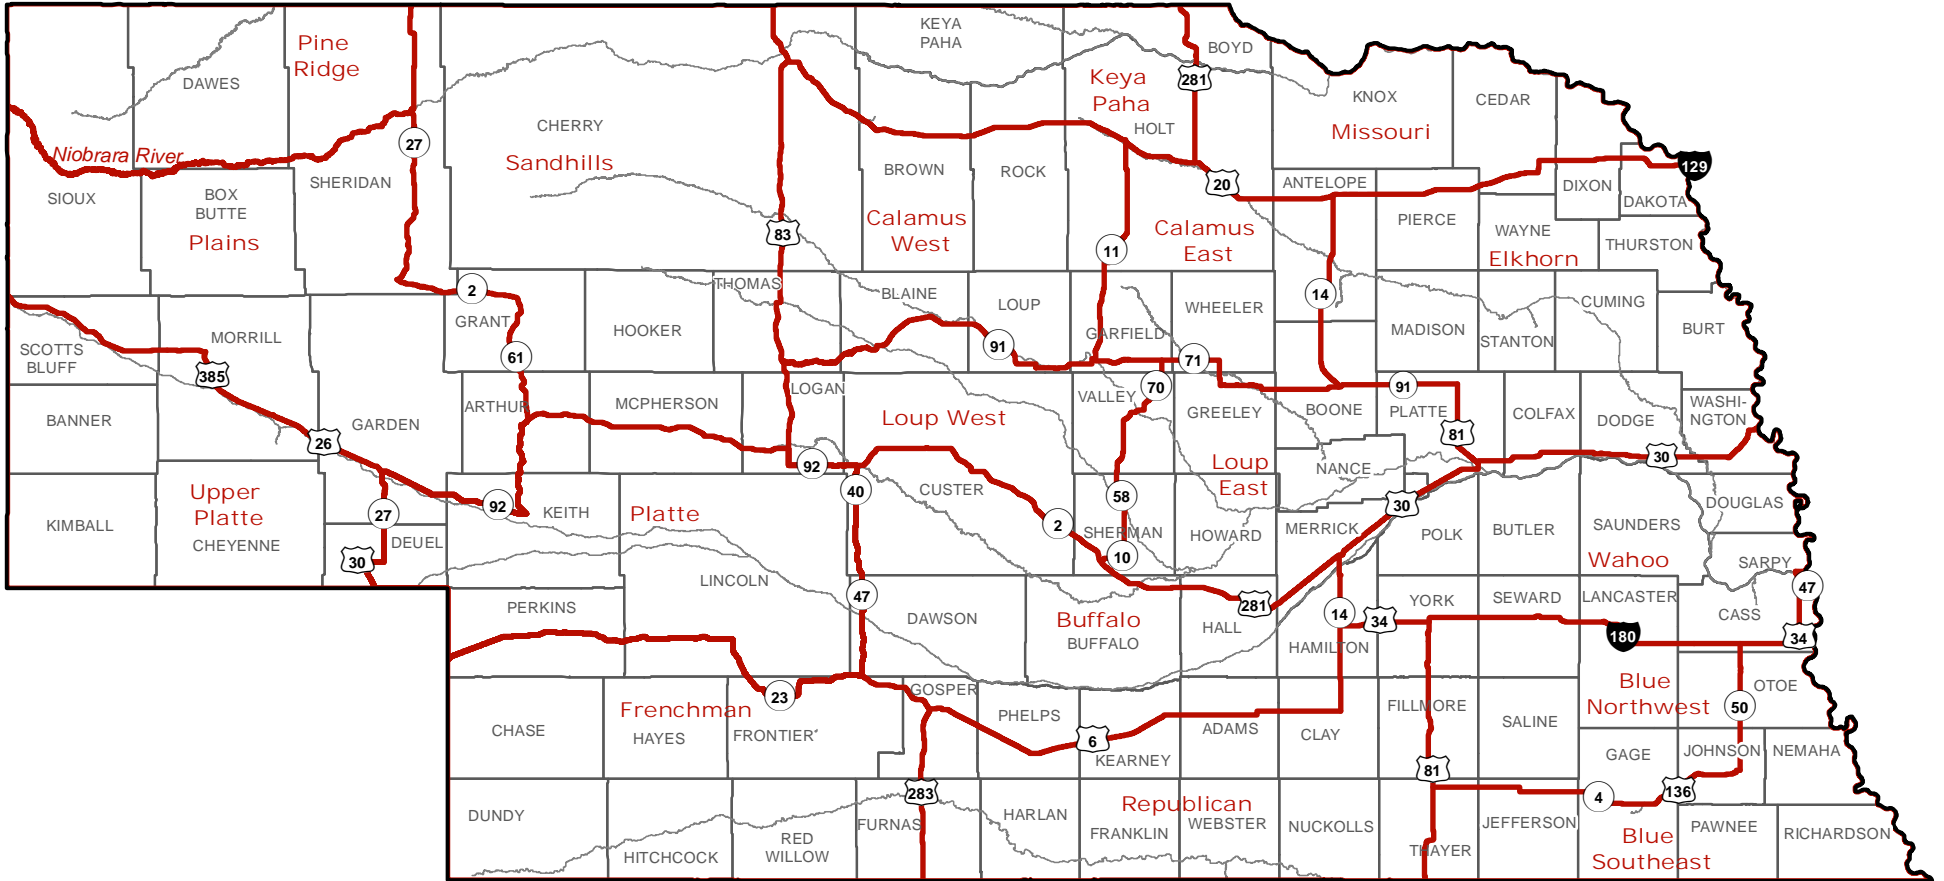

# DEER MANAGEMENT UNITS

**NEBRASKA**  
- GAME PARKS -

0 30 60 Miles