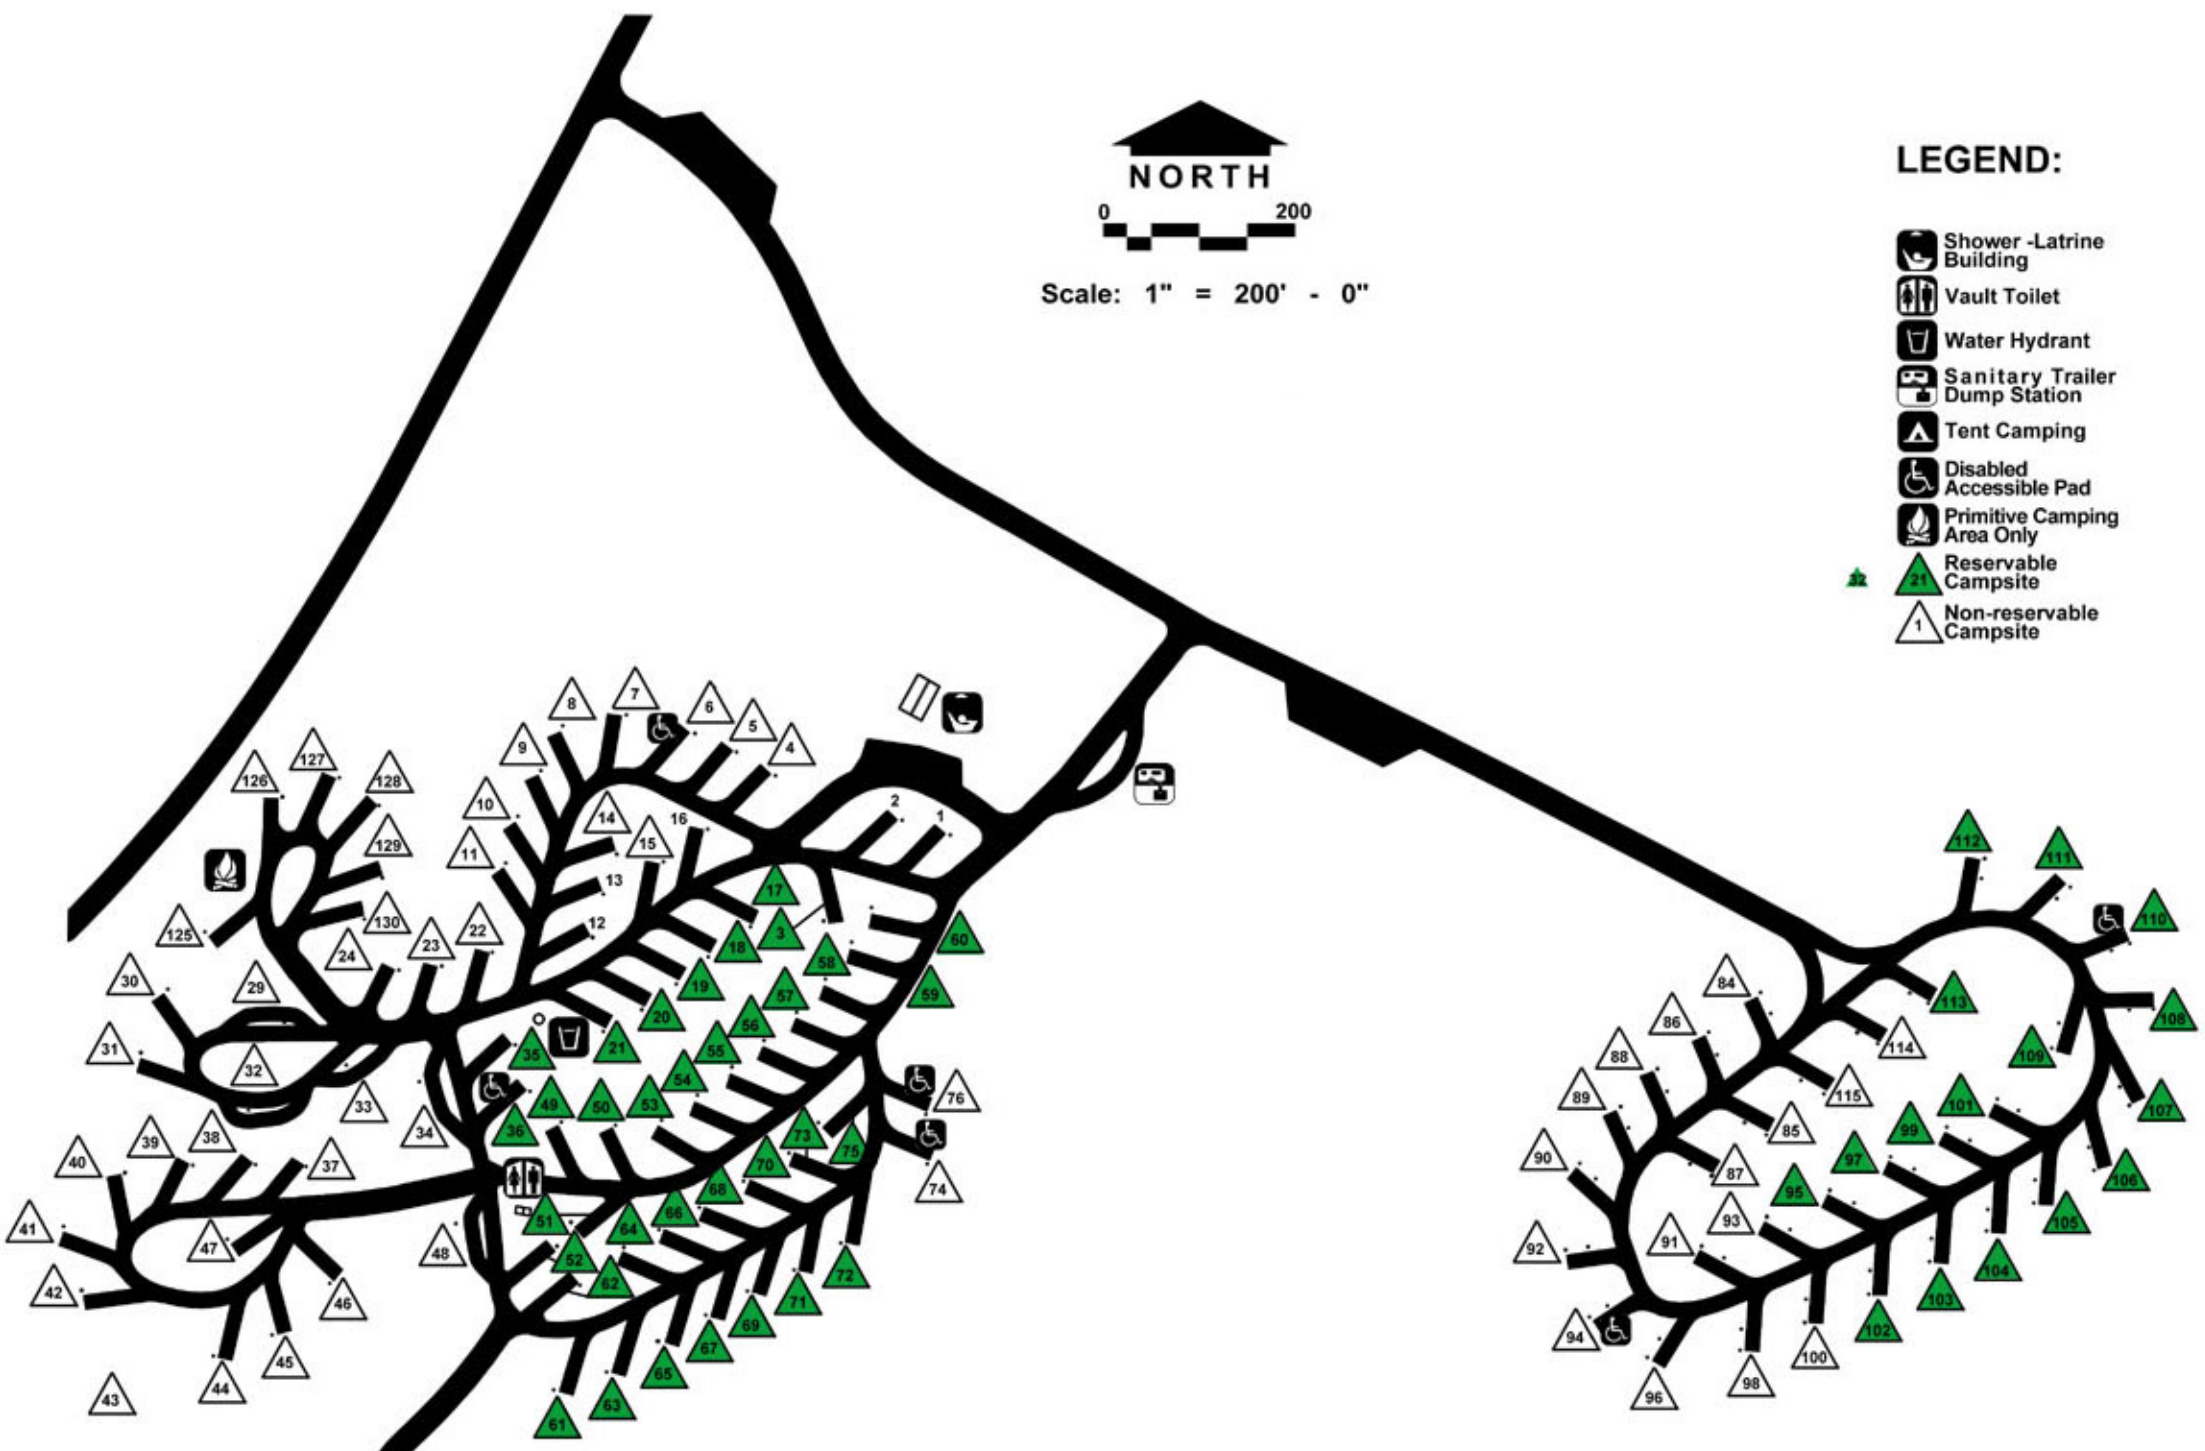

Scale: 1" = 200' - 0"

LEGEND:

-  Shower -Latrine Building
-  Vault Toilet
-  Water Hydrant
-  Sanitary Trailer Dump Station
-  Tent Camping
-  Disabled Accessible Pad
-  Primitive Camping Area Only
-  Reservable Campsite
-  Non-reservable Campsite

Soldier Creek Campground
All Pad Sites Have Electricity

Red Cloud Campground
All Pad Sites Have Electricity, Water and Sewer

SOLDIER CREEK & RED CLOUD CAMPGROUNDS

Fort Robinson State Park
NEBRASKA GAME AND PARKS COMMISSION