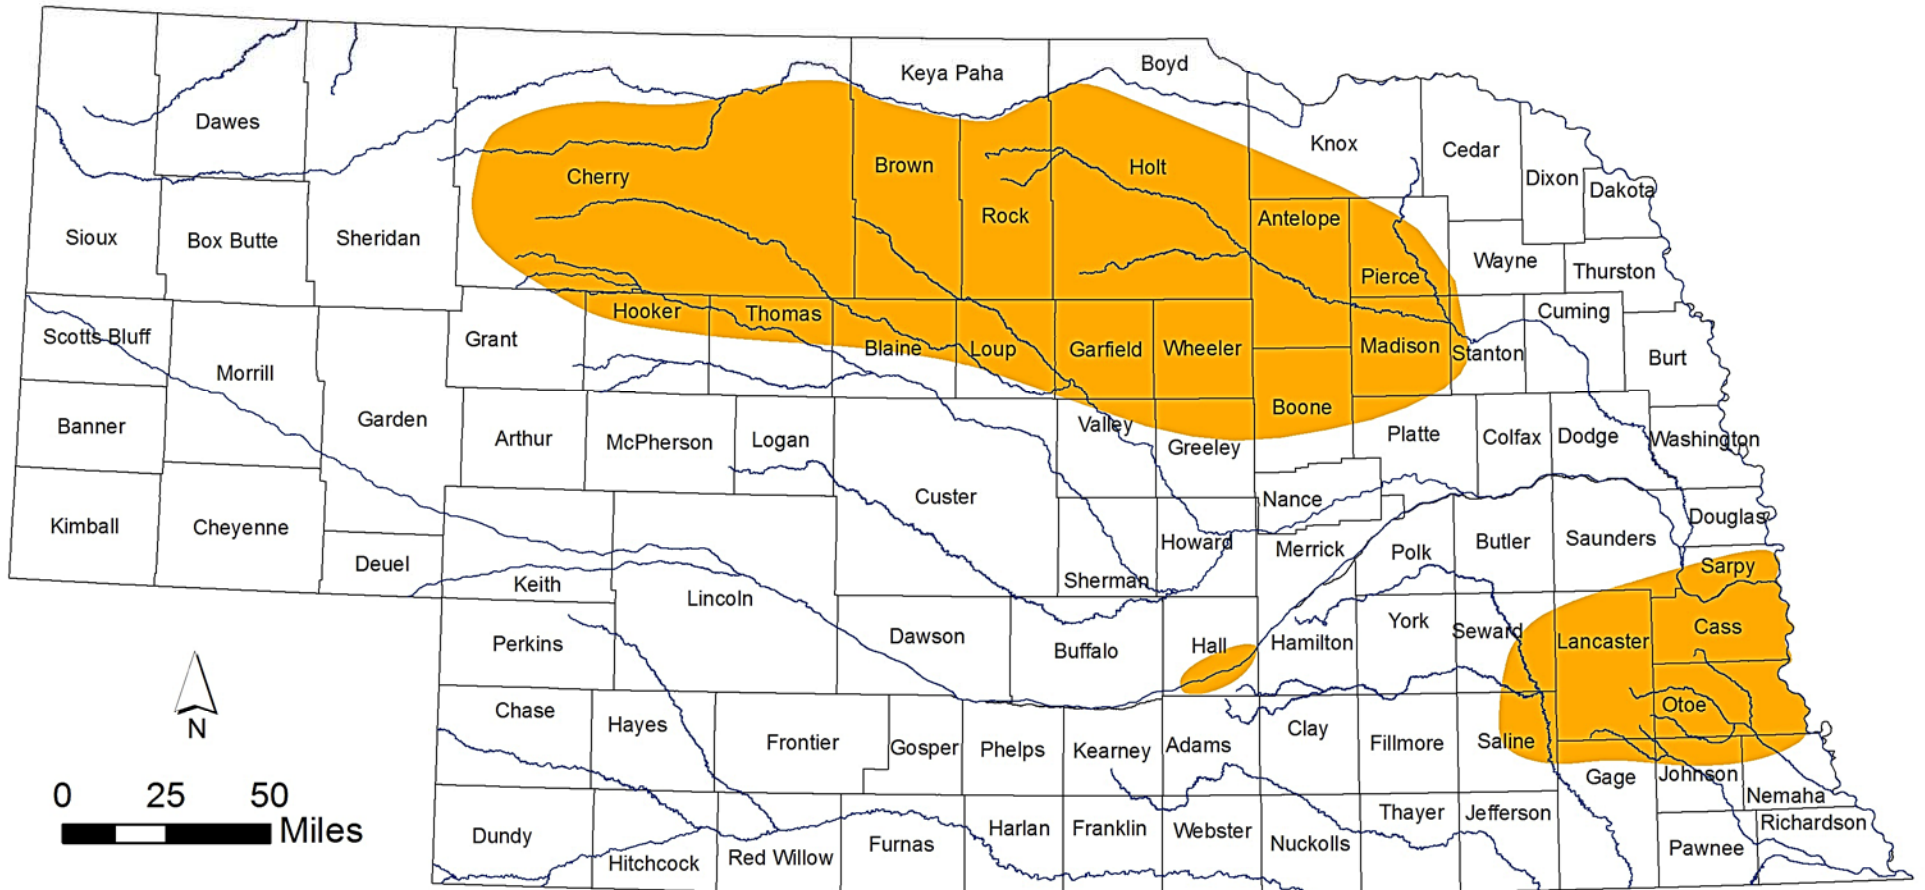

Estimated Current Range of Western Prairie Fringed Orchid (*Platanthera praeclara*)

Nebraska Natural Heritage Program,
Nebraska Game and Parks Commission
September 2012