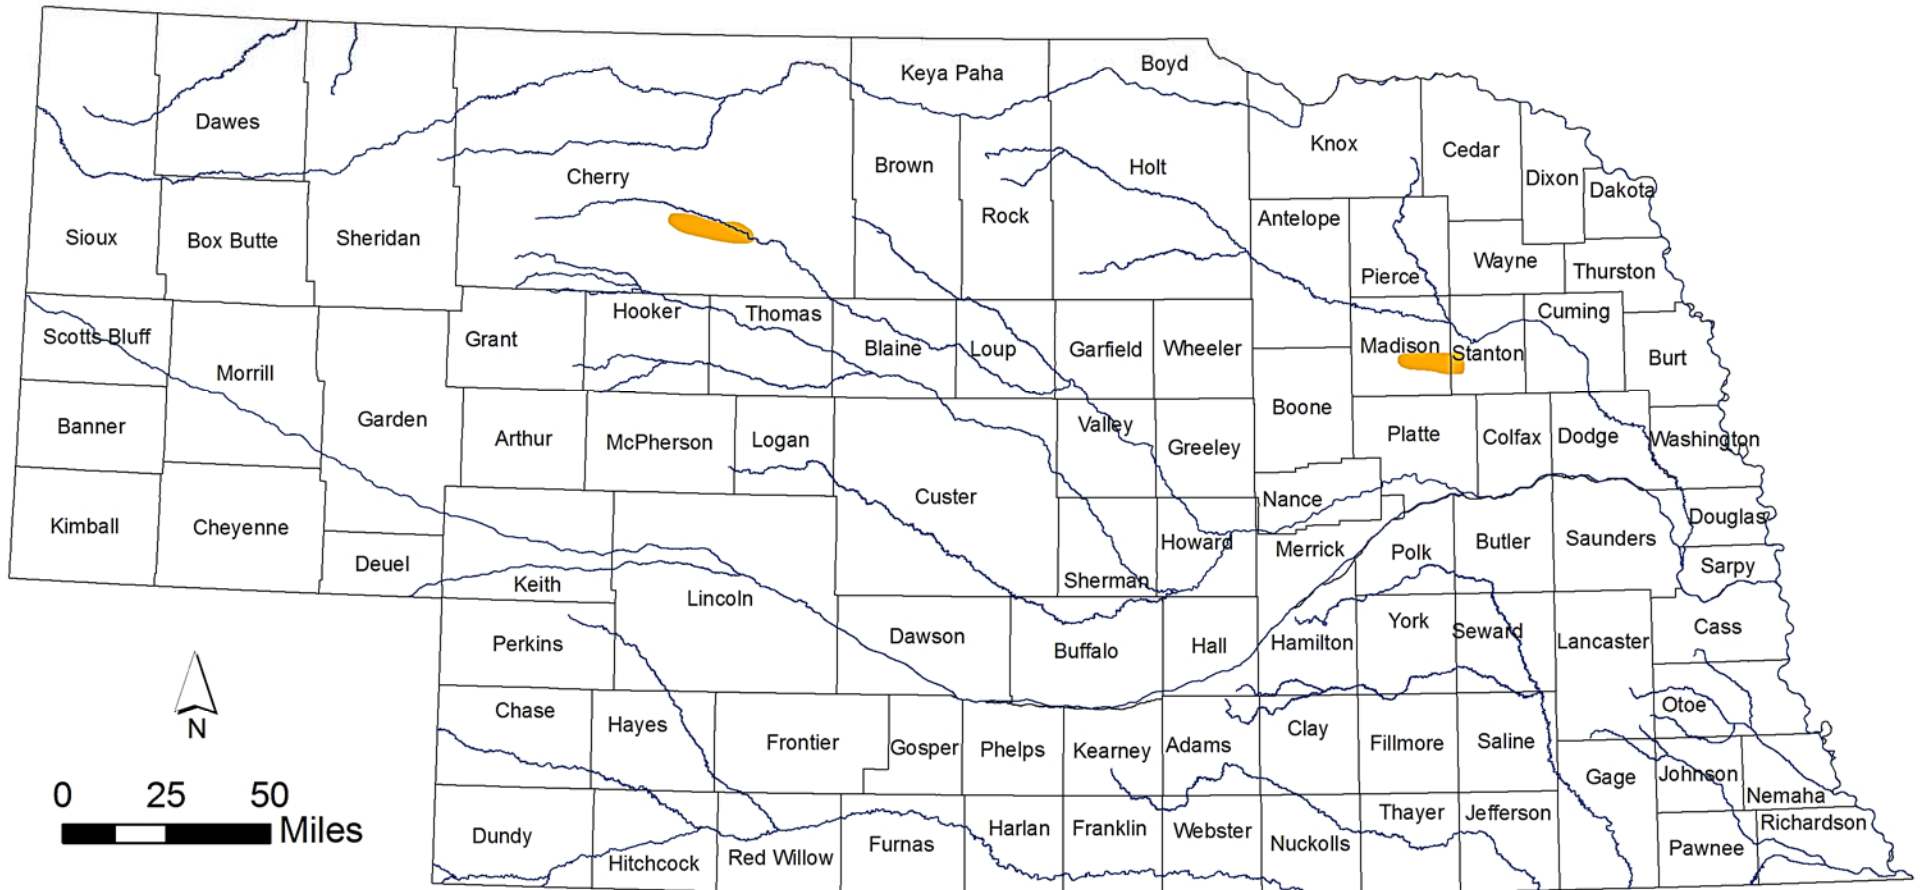

Estimated Current Range of Topeka Shiner (*Notropis topeka*)

Nebraska Natural Heritage Program,
Nebraska Game and Parks Commission
March 2011