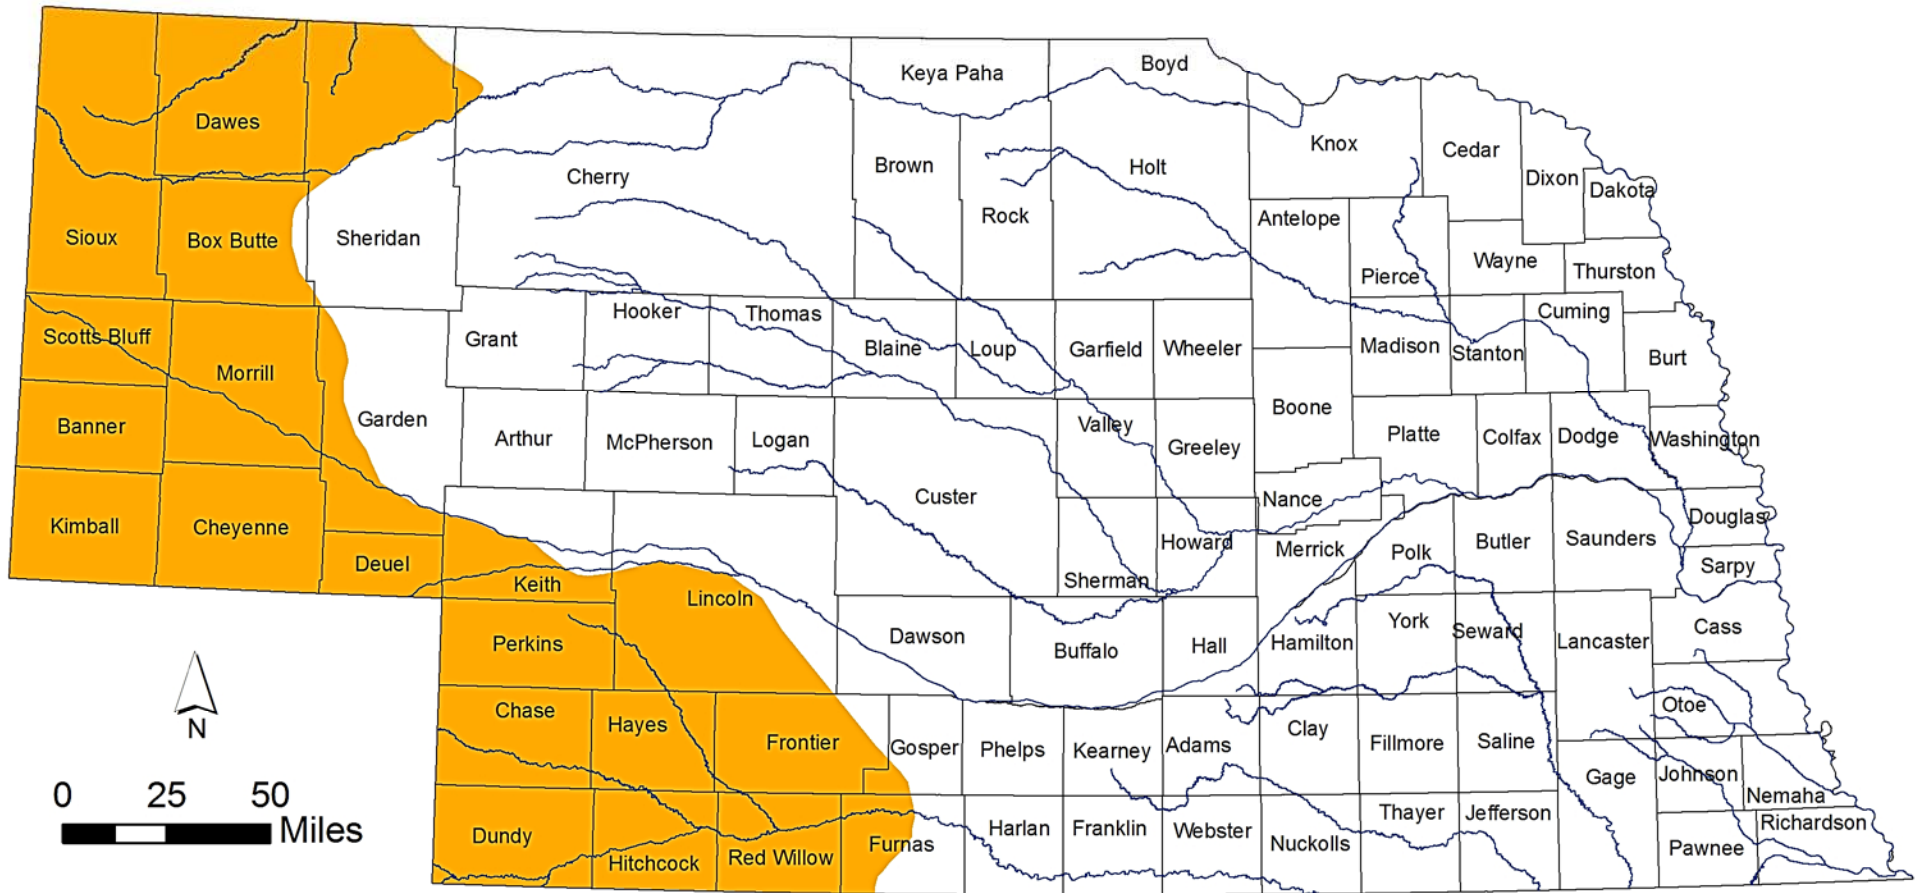

Estimated Current Range of Swift Fox (*Vulpes velox*)

Nebraska Natural Heritage Program,
Nebraska Game and Parks Commission
May 2011