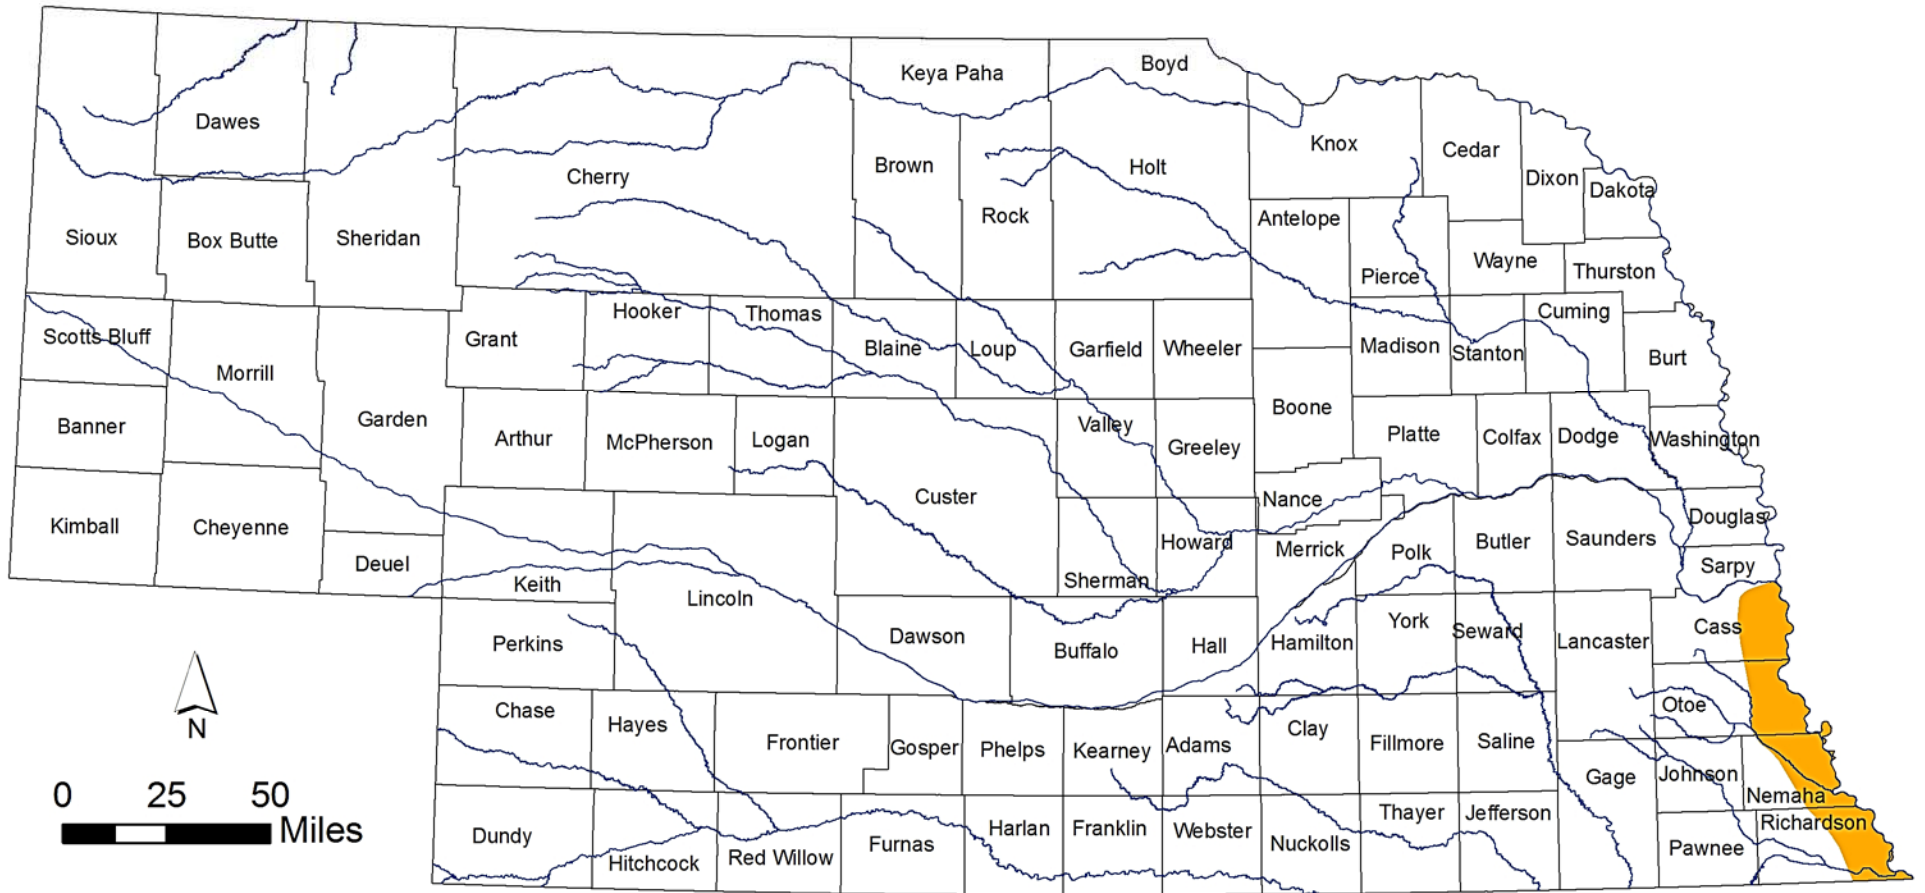

# Estimated Current Range of Southern Flying Squirrel (*Glaucomys volans*)

Nebraska Natural Heritage Program,  
Nebraska Game and Parks Commission  
May 2011