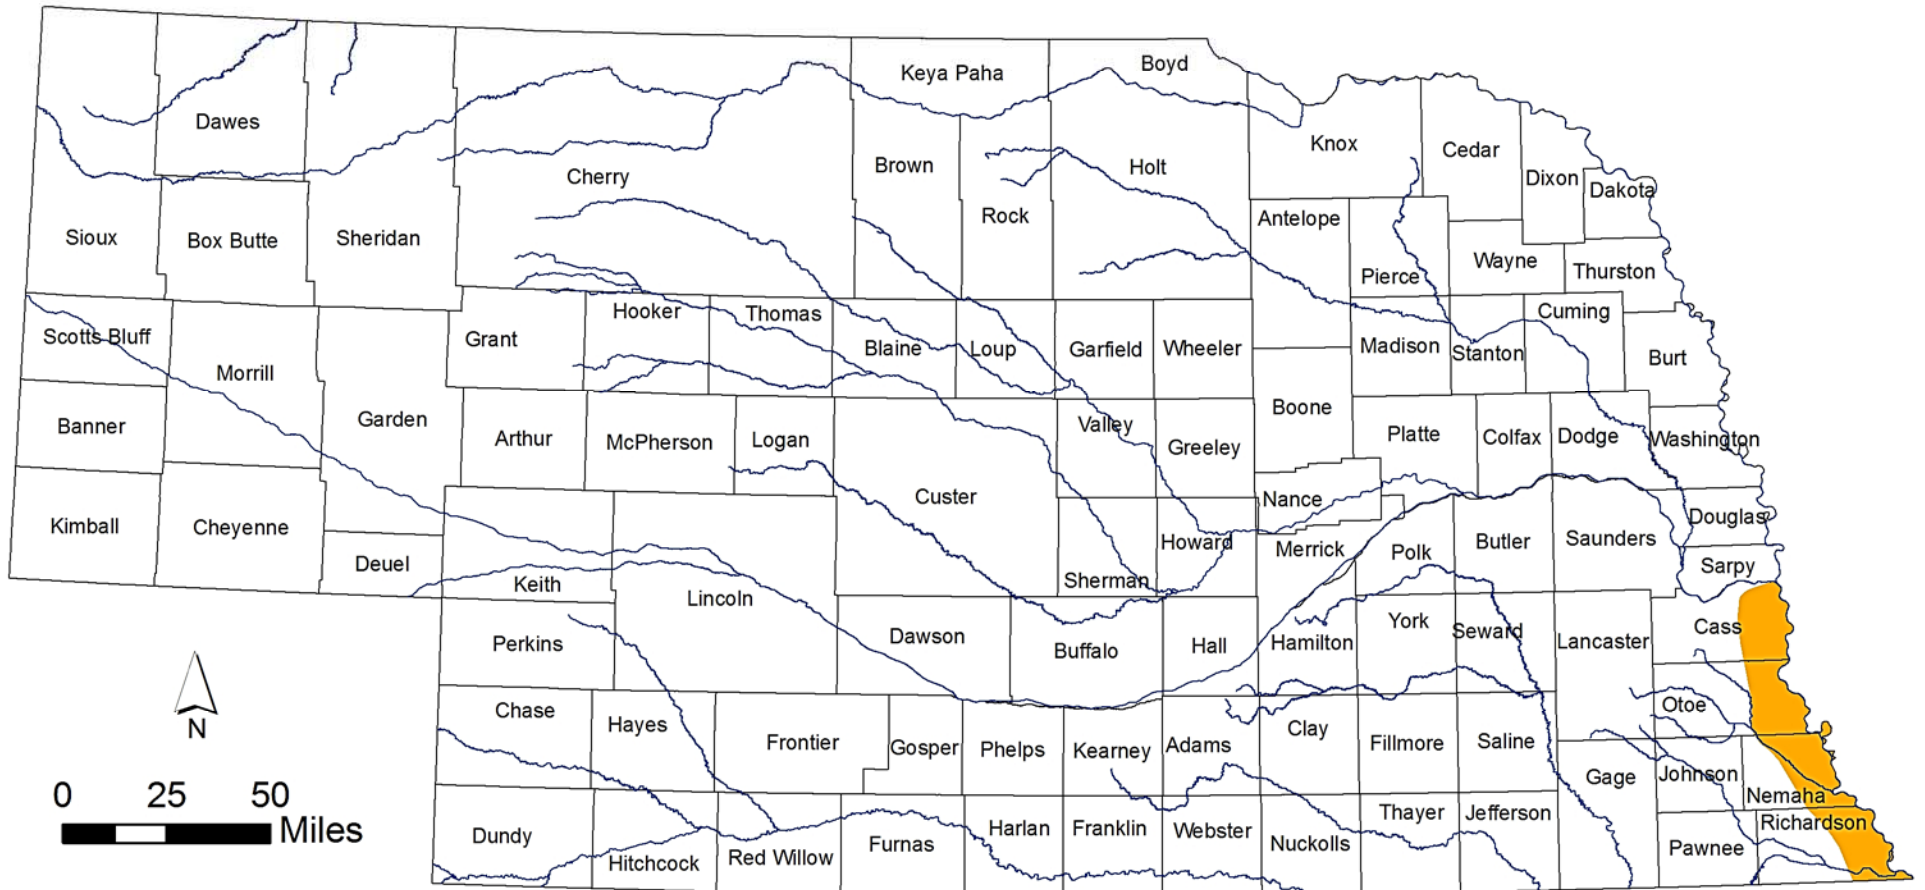

Estimated Current Range of Southern Flying Squirrel (*Glaucomys volans*)

Nebraska Natural Heritage Program,
Nebraska Game and Parks Commission
May 2011