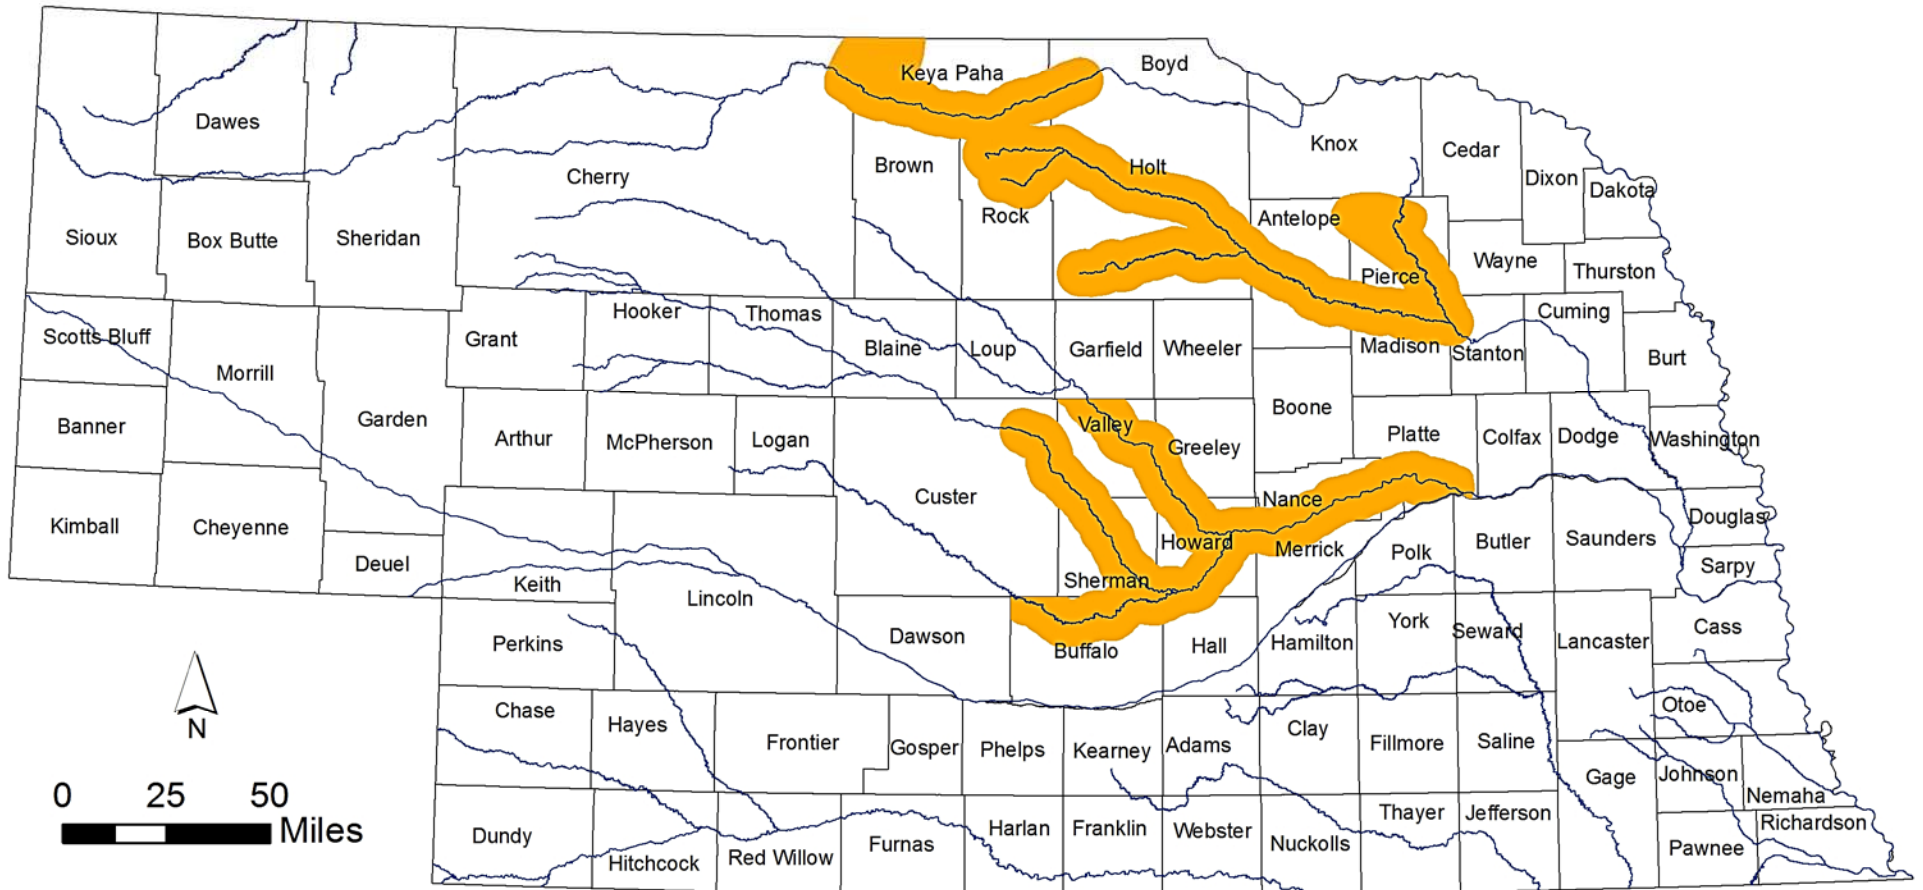

# Estimated Current Range of Small White Lady's Slipper (*Cypripedium candidum*)

Nebraska Natural Heritage Program,  
Nebraska Game and Parks Commission  
February 2014