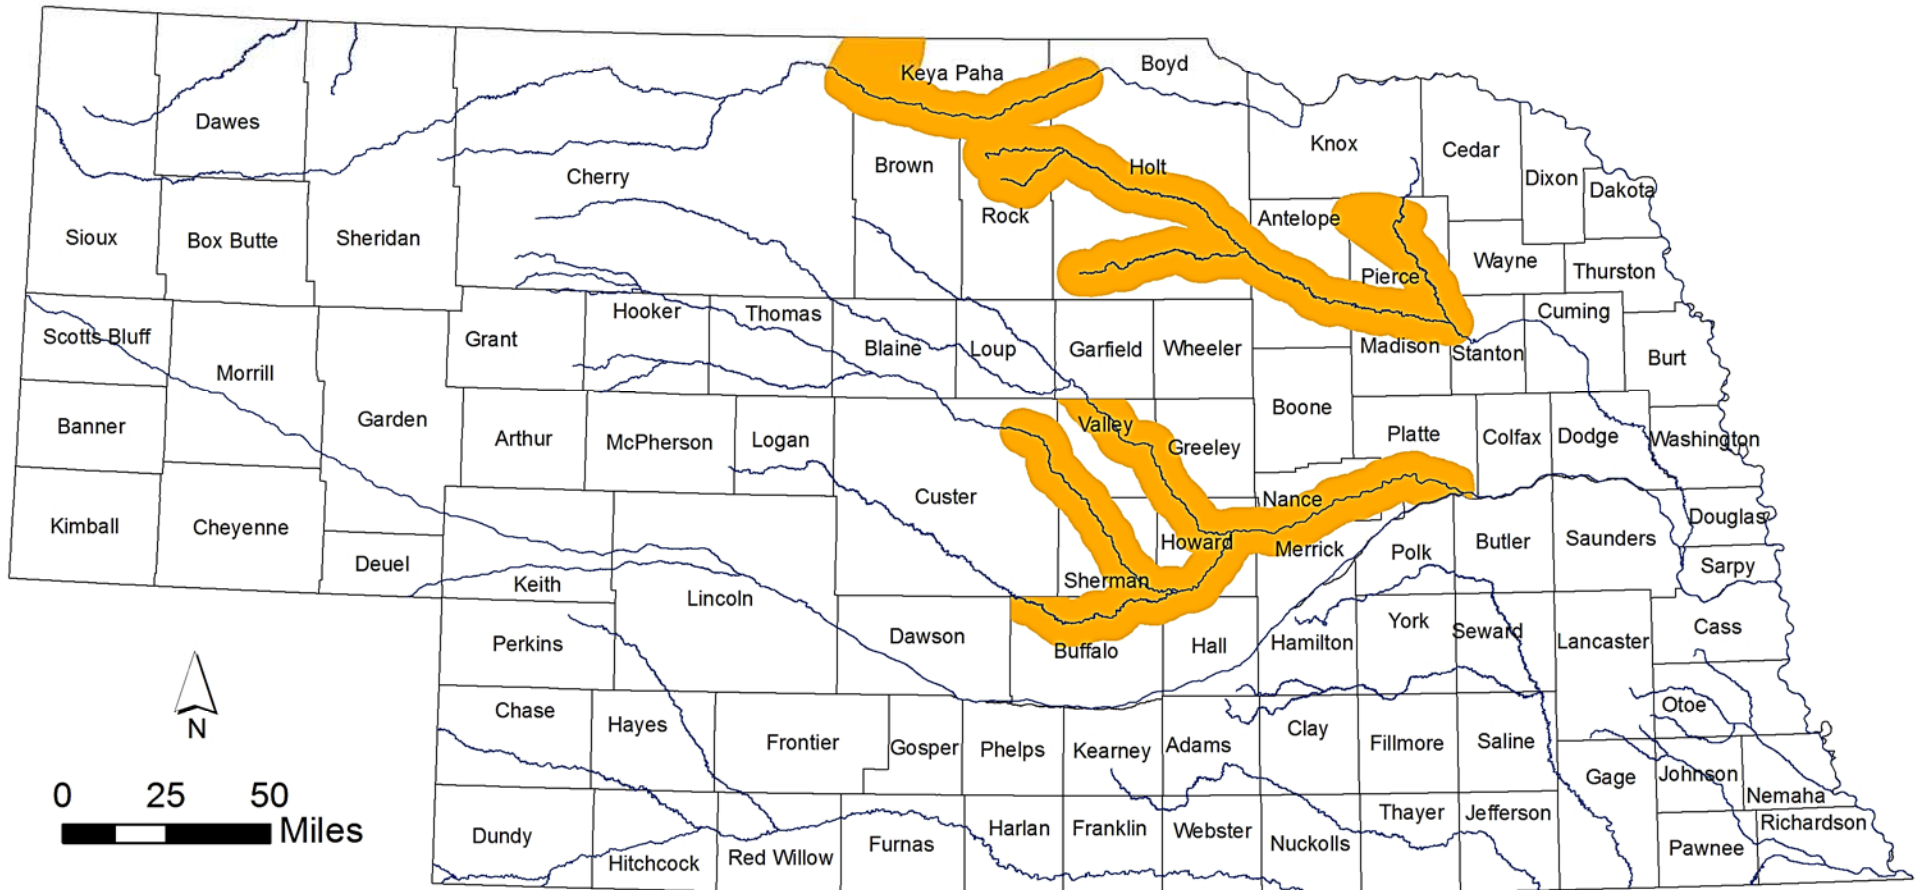

Estimated Current Range of Small White Lady's Slipper (*Cypripedium candidum*)

Nebraska Natural Heritage Program,
Nebraska Game and Parks Commission
February 2014