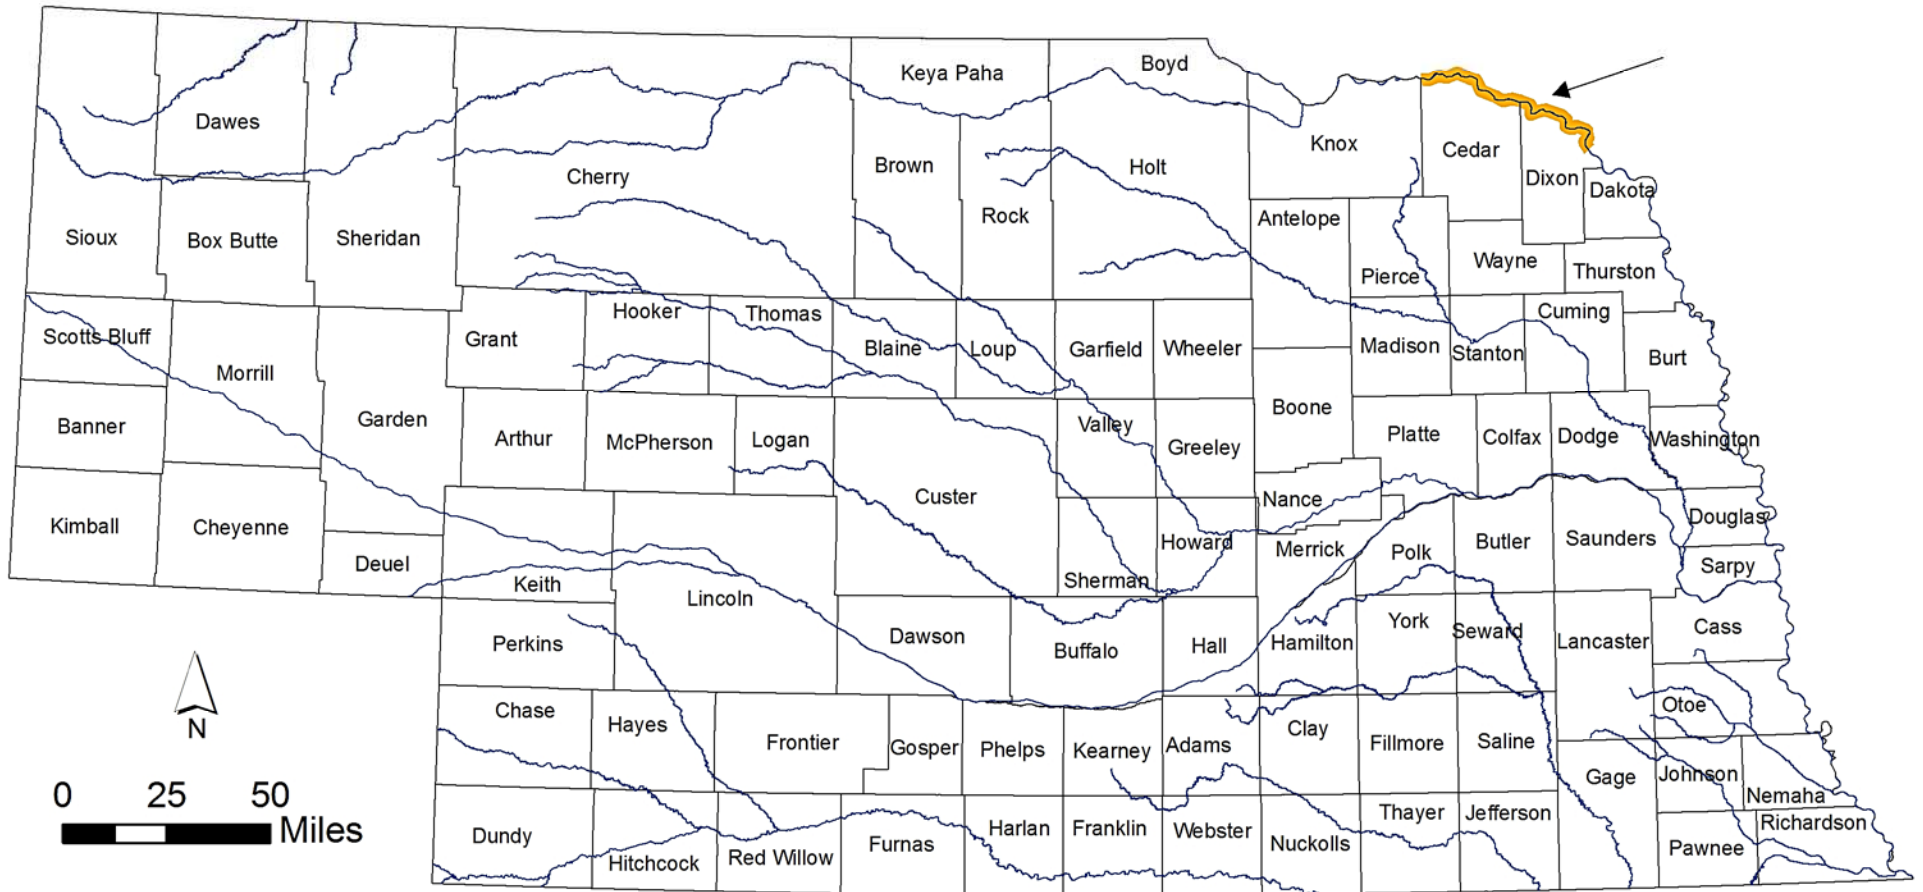

# Estimated Current Range of Scaleshell Mussel (*Leptodea leptodon*)

Nebraska Natural Heritage Program,  
Nebraska Game and Parks Commission  
May 2011