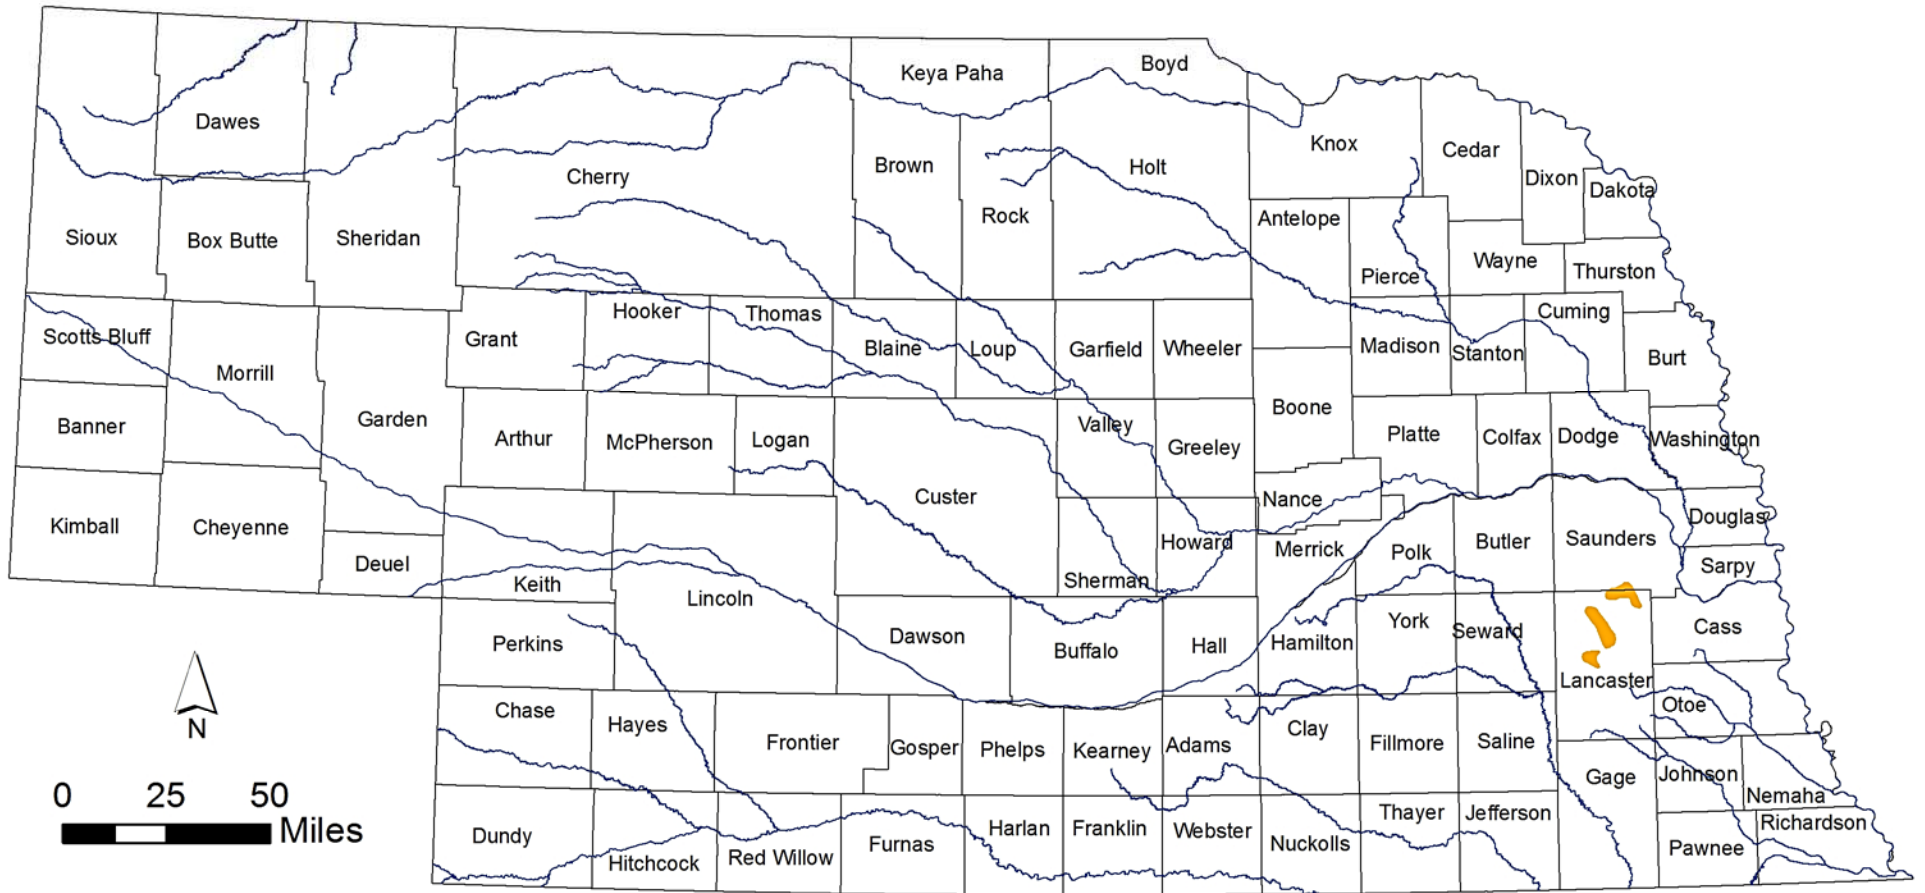

Estimated Current Range of Saltwort (*Salicornia rubra*)

Nebraska Natural Heritage Program,
Nebraska Game and Parks Commission
February 2014