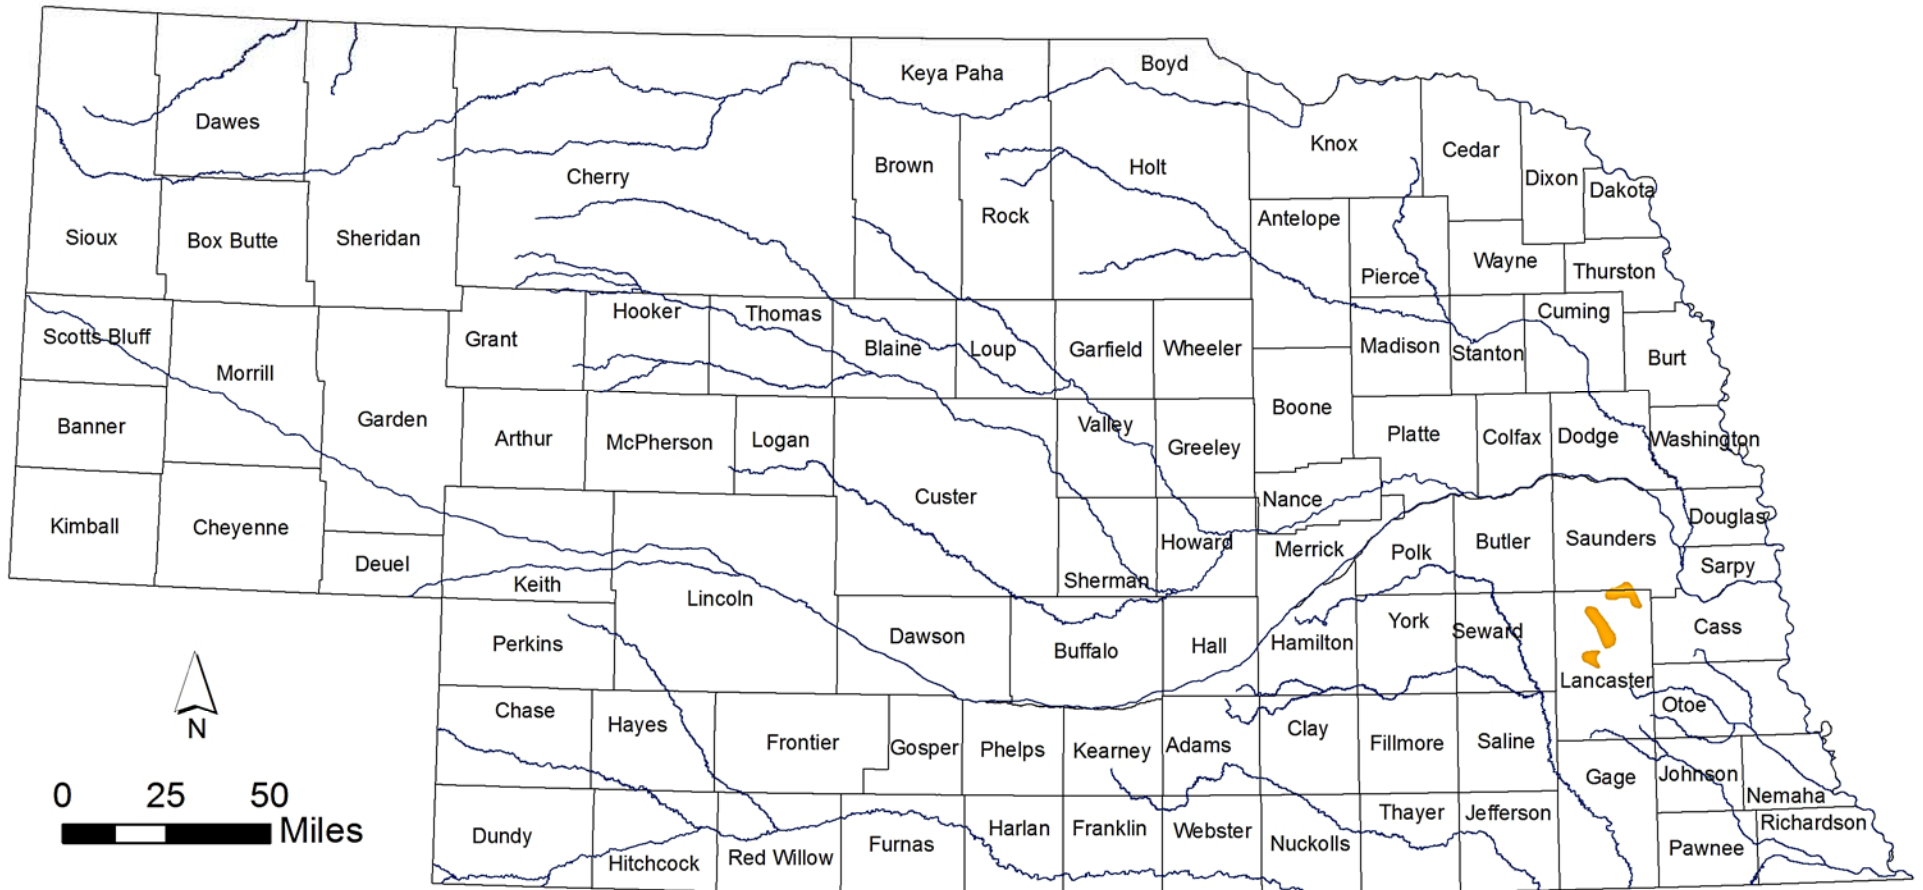

Estimated Current Range of Saltwort (*Salicornia rubra*)

Nebraska Natural Heritage Program,
Nebraska Game and Parks Commission
February 2014